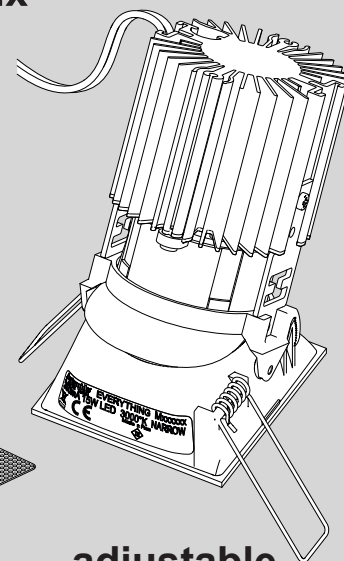

EVERYTHING 80

Design by
Ernesto Gismondi

ROUND TRIM

fix

adjustable

SQUARE TRIM

fix

adjustable

ROUND TRIMLESS

fix

adjustable

SQUARE TRIMLESS

fix

adjustable

Adjustable

Fix

Round	Fix	Adjustable
Trim	✓	✓
Trimless	✓	✓

Square	Fix	Adjustable
Trim	✓	✓
Trimless	✓	✓

Everything	Y (mm)	Z (mm)	Fix H1	H2			
				W 1-20 (mm)		W 20-25 (mm)	
				on/off	Dali	on/off	Dali
TRIM	80	2	105	110	110	110	115
TRIMLESS	-	-	105	110	130	110	135

Everything	Y (mm)	Z (mm)	Adjustable H1	H2			
				W 1-20 (mm)		W 20-25 (mm)	
				on/off	Dali	on/off	Dali
TRIM	80	2	110	115	115	115	115
TRIMLESS	-	-	110	115	130	115	135

Round Trimless Version

Square Trimless Version