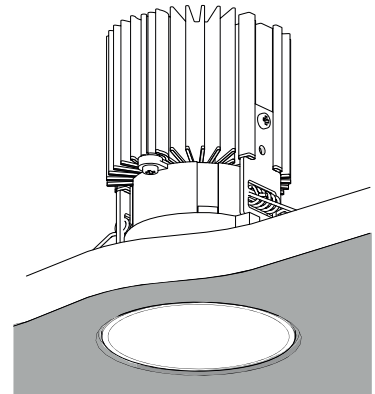

Round	Fix	Adjustable
Trim	✓	✓
Trimless	✓	✓

Square	Fix	Adjustable
Trim	✓	✓
Trimless	✓	✓

Everything	Y (mm)	Z (mm)	Fix H1	H2			
				W 1-20 (mm)		W 20-25 (mm)	
				on/off	Dali	on/off	Dali
TRIM	80	2	105	110	110	110	115
TRIMLESS	-	-	105	110	130	110	135

Everything	Y (mm)	Z (mm)	Adjustable H1	H2			
				W 1-20 (mm)		W 20-25 (mm)	
				on/off	Dali	on/off	Dali
TRIM	80	2	110	115	115	115	115
TRIMLESS	-	-	110	115	130	115	135

Round Trimless Version

Square Trimless Version

Round Trim Version

7A

8A

Square Trim Version

7B

8B

Round Trimless Version

7C

8C

Square Trimless Version

7D

8D

Round Trim Trimless Version

Square Trim Trimless Version

i

1