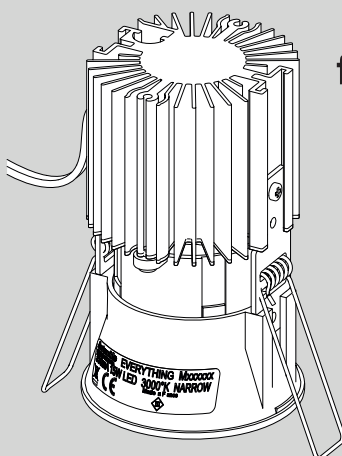

EVERYTHING 80

Design by
Ernesto Gismondi

ROUND TRIM

fix

adjustable

SQUARE TRIM

fix

adjustable

ROUND TRIMLESS

fix

adjustable

SQUARE TRIMLESS

fix

adjustable

Adjustable

Fix

Round	Fix	Adjustable
Trim	✓	✓
Trimless	✓	✓

Square	Fix	Adjustable
Trim	✓	✓
Trimless	✓	✓

Everything	Y (mm)	Z (mm)	Fix H1	H2			
				W 1-20 (mm)		W 20-25 (mm)	
				on/off	Dali	on/off	Dali
TRIM	80	2	105	110	110	110	115
TRIMLESS	-	-	105	110	130	110	135

Everything	Y (mm)	Z (mm)	Adjustable H1	H2			
				W 1-20 (mm)		W 20-25 (mm)	
				on/off	Dali	on/off	Dali
TRIM	80	2	110	115	115	115	115
TRIMLESS	-	-	110	115	130	115	135

Round Trimless Version

Square Trimless Version