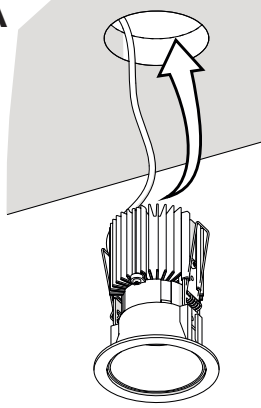

Round	Fix	Adjustable
Trim	✓	✓
Trimless	✓	✓

Square	Fix	Adjustable
Trim	✓	✓
Trimless	✓	✓

Everything	Y (mm)	Z (mm)	Fix H1	H2			
				W 1-20 (mm)		W 20-25 (mm)	
				on/off	Dali	on/off	Dali
TRIM	80	2	105	110	110	110	115
TRIMLESS	-	-	105	110	130	110	135

Everything	Y (mm)	Z (mm)	Adjustable H1	H2			
				W 1-20 (mm)		W 20-25 (mm)	
				on/off	Dali	on/off	Dali
TRIM	80	2	110	115	115	115	115
TRIMLESS	-	-	110	115	130	115	135

Round Trimless Version

Square Trimless Version

Round Trim Version

7A

8A

Square Trim Version

7B

8B

Round Trimless Version

7C