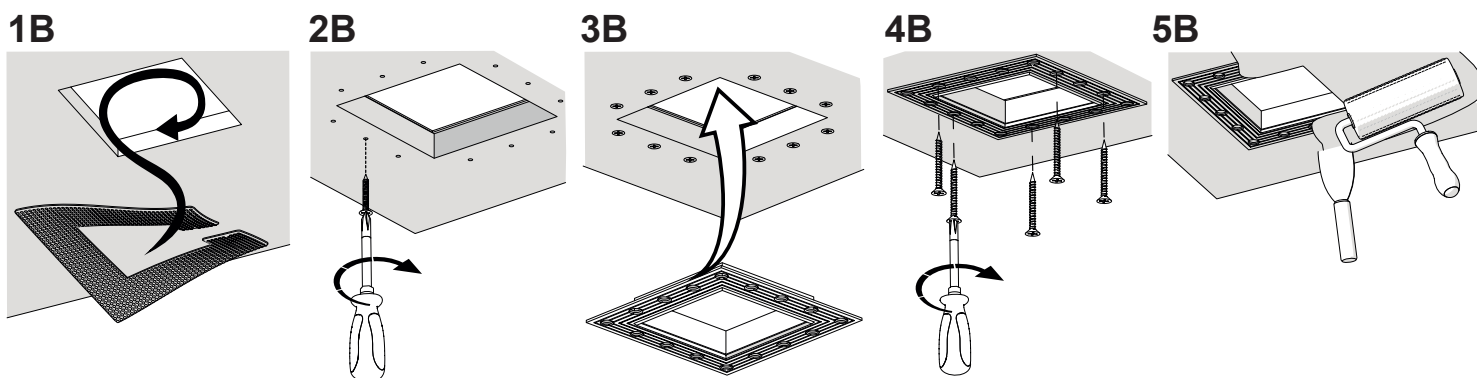

Round	Fix	Adjustable
Trim	✓	✓
Trimless	✓	✓

Square	Fix	Adjustable
Trim	✓	✓
Trimless	✓	✓

Everything	Y (mm)	Z (mm)	Fix H1	H2			
				W 1-20 (mm)		W 20-25 (mm)	
				on/off	Dali	on/off	Dali
TRIM	80	2	105	110	110	110	115
TRIMLESS	-	-	105	110	130	110	135

Everything	Y (mm)	Z (mm)	Adjustable H1	H2			
				W 1-20 (mm)		W 20-25 (mm)	
				on/off	Dali	on/off	Dali
TRIM	80	2	110	115	115	115	115
TRIMLESS	-	-	110	115	130	115	135

Round Trimless Version

Square Trimless Version