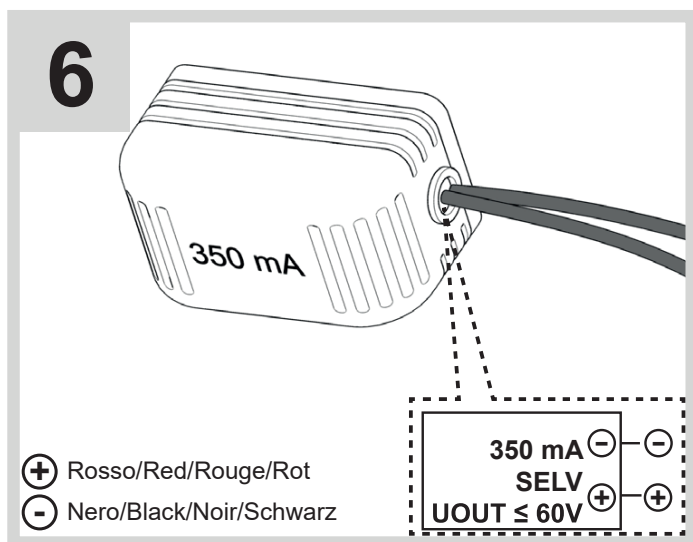

ROUND TRIMLESS

fix

adjustable

SQUARE TRIMLESS

fix

adjustable

Adjustable

Fix

Round	Fix	Adjustable
Trim	✓	✓
Trimless	✓	✓

Square	Fix	Adjustable
Trim	✓	✓
Trimless	✓	✓

Everything	Y (mm)	Z (mm)	Fix H1	H2			
				W 1-20 (mm)		W 20-25 (mm)	
				on/off	Dali	on/off	Dali
TRIM	80	2	105	110	110	110	115
TRIMLESS	-	-	105	110	130	110	135

Everything	Y (mm)	Z (mm)	Adjustable H1	H2			
				W 1-20 (mm)		W 20-25 (mm)	
				on/off	Dali	on/off	Dali
TRIM	80	2	110	115	115	115	115
TRIMLESS	-	-	110	115	130	115	135

Round Trimless Version

Square Trimless Version