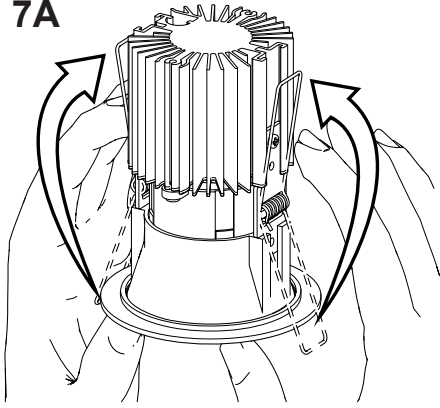

Round	Fix	Adjustable
Trim	✓	✓
Trimless	✓	✓

Square	Fix	Adjustable
Trim	✓	✓
Trimless	✓	✓

Everything	Y (mm)	Z (mm)	Fix H1	H2			
				W 1-20 (mm)		W 20-25 (mm)	
				on/off	Dali	on/off	Dali
TRIM	80	2	105	110	110	110	115
TRIMLESS	-	-	105	110	130	110	135

Everything	Y (mm)	Z (mm)	Adjustable H1	H2			
				W 1-20 (mm)		W 20-25 (mm)	
				on/off	Dali	on/off	Dali
TRIM	80	2	110	115	115	115	115
TRIMLESS	-	-	110	115	130	115	135

Round Trimless Version

Square Trimless Version

Round Trim Version

7A

8A

Square Trim Version

7B

8B

Round Trimless Version

7C