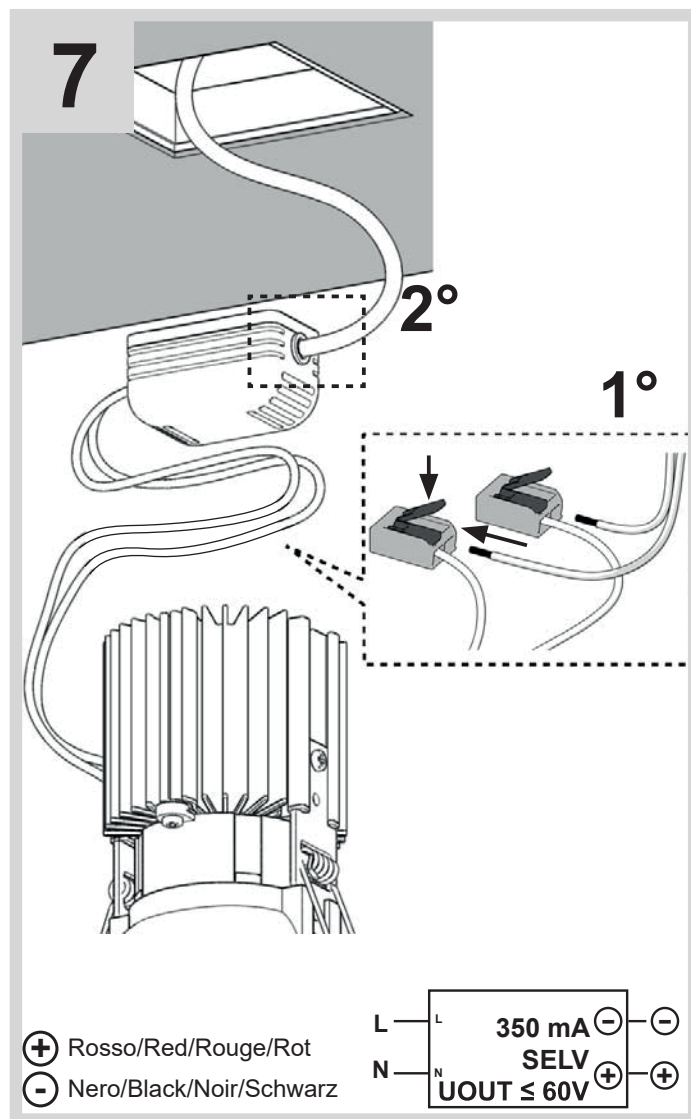

ROUND TRIMLESS

fix

adjustable

SQUARE TRIMLESS

fix

adjustable

Adjustable

Fix

Round	Fix	Adjustable
Trim	✓	✓
Trimless	✓	✓

Square	Fix	Adjustable
Trim	✓	✓
Trimless	✓	✓

Everything	Y (mm)	Z (mm)	Fix H1	H2			
				W 1-20 (mm)		W 20-25 (mm)	
				on/off	Dali	on/off	Dali
TRIM	80	2	105	110	110	110	115
TRIMLESS	-	-	105	110	130	110	135

Everything	Y (mm)	Z (mm)	Adjustable H1	H2			
				W 1-20 (mm)		W 20-25 (mm)	
				on/off	Dali	on/off	Dali
TRIM	80	2	110	115	115	115	115
TRIMLESS	-	-	110	115	130	115	135

Round Trimless Version

Square Trimless Version