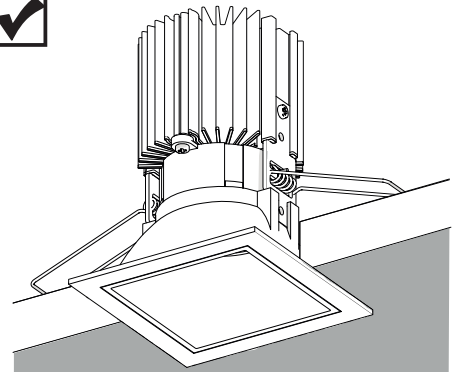

Everything	Y (mm)	Z (mm)	Adjustable H1	H2			
				W 1-20 (mm)		W 20-25 (mm)	
				on/off	Dali	on/off	Dali
TRIM	80	2	110	115	115	115	115
TRIMLESS	-	-	110	115	130	115	135

Round Trimless Version

Square Trimless Version

Round Trim Version

7A

8A

Square Trim Version

7B

8B

Round Trimless Version

7C

8C

Square Trimless Version

7D

8D

Round Trim Trimless Version

Square Trim Trimless Version

i

1