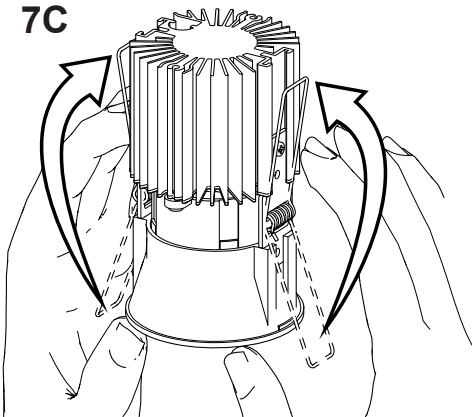

Everything	Y (mm)	Z (mm)	Adjustable H1	H2			
				W 1-20 (mm)		W 20-25 (mm)	
				on/off	Dali	on/off	Dali
TRIM	80	2	110	115	115	115	115
TRIMLESS	-	-	110	115	130	115	135

Round Trimless Version

Square Trimless Version

Round Trim Version

7A

8A

Square Trim Version

7B

8B

Round Trimless Version

7C

8C

Square Trimless Version

7D

8D

Round Trim Trimless Version

Square Trim Trimless Version

i

1