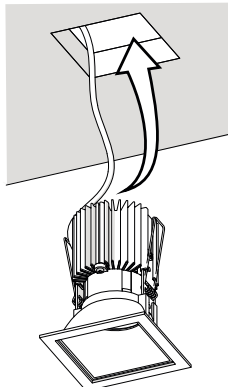

Everything	Y (mm)	Z (mm)	Adjustable H1	H2			
				W 1-20 (mm)		W 20-25 (mm)	
				on/off	Dali	on/off	Dali
TRIM	80	2	110	115	115	115	115
TRIMLESS	-	-	110	115	130	115	135

Round Trimless Version

Square Trimless Version

Round Trim Version

7A

8A

Square Trim Version

7B

8B

Round Trimless Version

7C

8C

Square Trimless Version

7D

8D

Round Trim Trimless Version

Square Trim Trimless Version

i

1