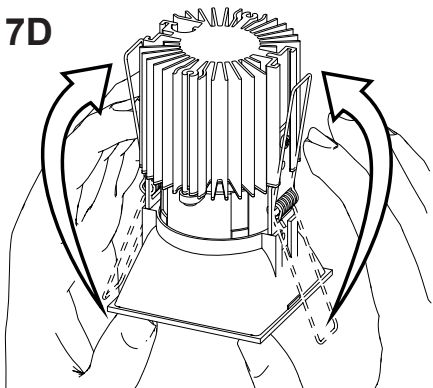

Everything	Y (mm)	Z (mm)	Adjustable H1	H2			
				W 1-20 (mm)		W 20-25 (mm)	
				on/off	Dali	on/off	Dali
TRIM	80	2	110	115	115	115	115
TRIMLESS	-	-	110	115	130	115	135

Round Trimless Version

Square Trimless Version

Round Trim Version

7A

8A

Square Trim Version

7B

8B

Round Trimless Version

7C

8C

Square Trimless Version

7D

8D

Round Trim Trimless Version

Square Trim Trimless Version

i

1