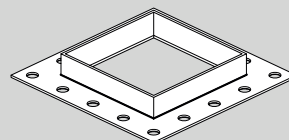

EVERYTHING 80

Design by
Ernesto Gismondi

ROUND TRIM

fix

adjustable

SQUARE TRIM

fix

adjustable

ROUND TRIMLESS

fix

adjustable

SQUARE TRIMLESS

fix

adjustable

Adjustable

Fix

Round	Fix	Adjustable
Trim	✓	✓
Trimless	✓	✓

Square	Fix	Adjustable
Trim	✓	✓
Trimless	✓	✓

Everything	Y (mm)	Z (mm)	Fix H1	H2			
				W 1-20 (mm)		W 20-25 (mm)	
				on/off	Dali	on/off	Dali
TRIM	80	2	105	110	110	110	115
TRIMLESS	-	-	105	110	130	110	135

Everything	Y (mm)	Z (mm)	Adjustable H1	H2			
				W 1-20 (mm)		W 20-25 (mm)	
				on/off	Dali	on/off	Dali
TRIM	80	2	110	115	115	115	115
TRIMLESS	-	-	110	115	130	115	135

Round Trimless Version

Square Trimless Version