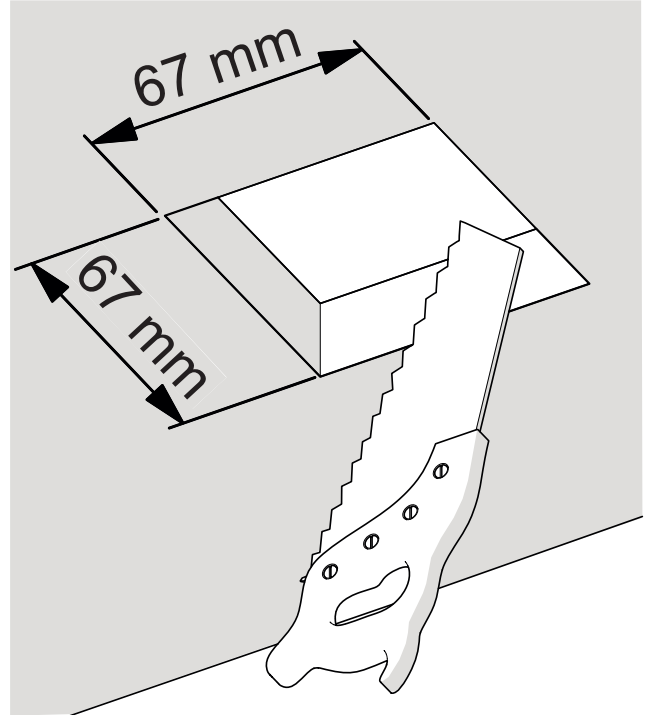

EVERYTHING 80

Design by
Ernesto Gismondi

ROUND TRIM

fix

adjustable

SQUARE TRIM

fix

adjustable

ROUND TRIMLESS

fix

adjustable

SQUARE TRIMLESS

fix

adjustable

Adjustable

Fix

Round	Fix	Adjustable
Trim	✓	✓
Trimless	✓	✓

Square	Fix	Adjustable
Trim	✓	✓
Trimless	✓	✓

Everything	Y (mm)	Z (mm)	Fix H1	H2			
				W 1-20 (mm)		W 20-25 (mm)	
				on/off	Dali	on/off	Dali
TRIM	80	2	105	110	110	110	115
TRIMLESS	-	-	105	110	130	110	135

Everything	Y (mm)	Z (mm)	Adjustable H1	H2			
				W 1-20 (mm)		W 20-25 (mm)	
				on/off	Dali	on/off	Dali
TRIM	80	2	110	115	115	115	115
TRIMLESS	-	-	110	115	130	115	135

Round Trimless Version

Square Trimless Version