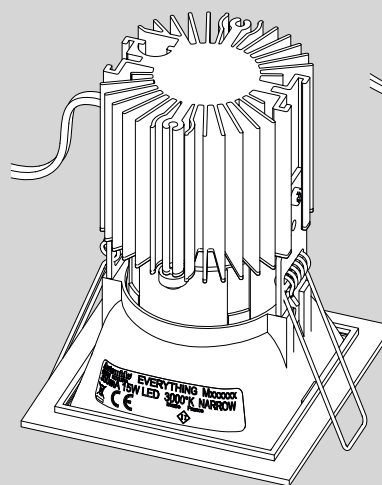

EVERYTHING 80

Design by
Ernesto Gismondi

ROUND TRIM

fix

adjustable

SQUARE TRIM

fix

adjustable

ROUND TRIMLESS

fix

adjustable

SQUARE TRIMLESS

fix

adjustable

Adjustable

Fix

Round	Fix	Adjustable
Trim	✓	✓
Trimless	✓	✓

Square	Fix	Adjustable
Trim	✓	✓
Trimless	✓	✓

Everything	Y (mm)	Z (mm)	Fix H1	H2			
				W 1-20 (mm)		W 20-25 (mm)	
				on/off	Dali	on/off	Dali
TRIM	80	2	105	110	110	110	115
TRIMLESS	-	-	105	110	130	110	135

Everything	Y (mm)	Z (mm)	Adjustable H1	H2			
				W 1-20 (mm)		W 20-25 (mm)	
				on/off	Dali	on/off	Dali
TRIM	80	2	110	115	115	115	115
TRIMLESS	-	-	110	115	130	115	135

Round Trimless Version

Square Trimless Version