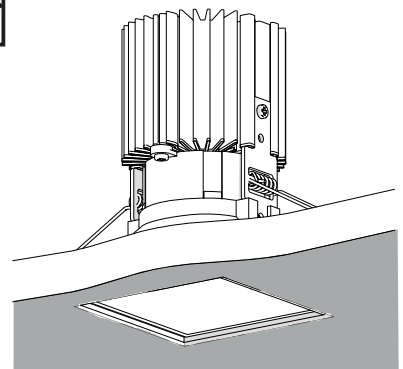

EVERYTHING 80

Design by
Ernesto Gismondi

ROUND TRIM

fix

adjustable

SQUARE TRIM

fix

adjustable

Everything	Y (mm)	Z (mm)	Adjustable H1	H2			
				W 1-20 (mm)		W 20-25 (mm)	
				on/off	Dali	on/off	Dali
TRIM	80	2	110	115	115	115	115
TRIMLESS	-	-	110	115	130	115	135

Round Trimless Version

Square Trimless Version

8C

Square Trimless Version

7D

8D

Round Trim Trimless Version

Square Trim Trimless Version

i

1