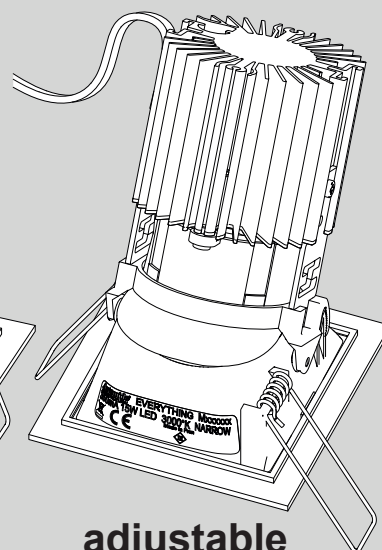

EVERYTHING 80

Design by
Ernesto Gismondi

ROUND TRIM

fix

adjustable

SQUARE TRIM

fix

adjustable

ROUND TRIMLESS

fix

adjustable

SQUARE TRIMLESS

fix

adjustable

Adjustable

Fix

Round	Fix	Adjustable
Trim	✓	✓
Trimless	✓	✓

Square	Fix	Adjustable
Trim	✓	✓
Trimless	✓	✓

Everything	Y (mm)	Z (mm)	Fix H1	H2			
				W 1-20 (mm)		W 20-25 (mm)	
				on/off	Dali	on/off	Dali
TRIM	80	2	105	110	110	110	115
TRIMLESS	-	-	105	110	130	110	135

Everything	Y (mm)	Z (mm)	Adjustable H1	H2			
				W 1-20 (mm)		W 20-25 (mm)	
				on/off	Dali	on/off	Dali
TRIM	80	2	110	115	115	115	115
TRIMLESS	-	-	110	115	130	115	135

Round Trimless Version

Square Trimless Version