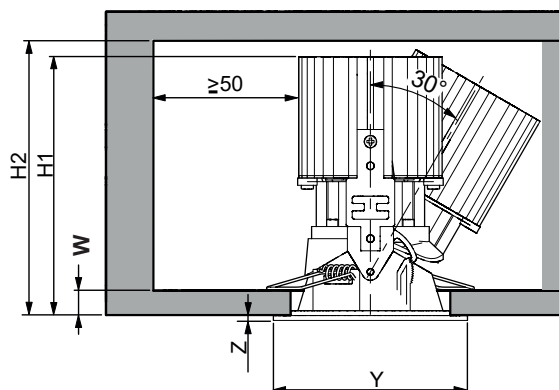

ROUND TRIMLESS

fix

adjustable

SQUARE TRIMLESS

fix

adjustable

Adjustable

Fix

Round	Fix	Adjustable
Trim	✓	✓
Trimless	✓	✓

Square	Fix	Adjustable
Trim	✓	✓
Trimless	✓	✓

Everything	Y (mm)	Z (mm)	Fix H1	H2			
				W 1-20 (mm)		W 20-25 (mm)	
				on/off	Dali	on/off	Dali
TRIM	80	2	105	110	110	110	115
TRIMLESS	-	-	105	110	130	110	135

Everything	Y (mm)	Z (mm)	Adjustable H1	H2			
				W 1-20 (mm)		W 20-25 (mm)	
				on/off	Dali	on/off	Dali
TRIM	80	2	110	115	115	115	115
TRIMLESS	-	-	110	115	130	115	135

Round Trimless Version

Square Trimless Version