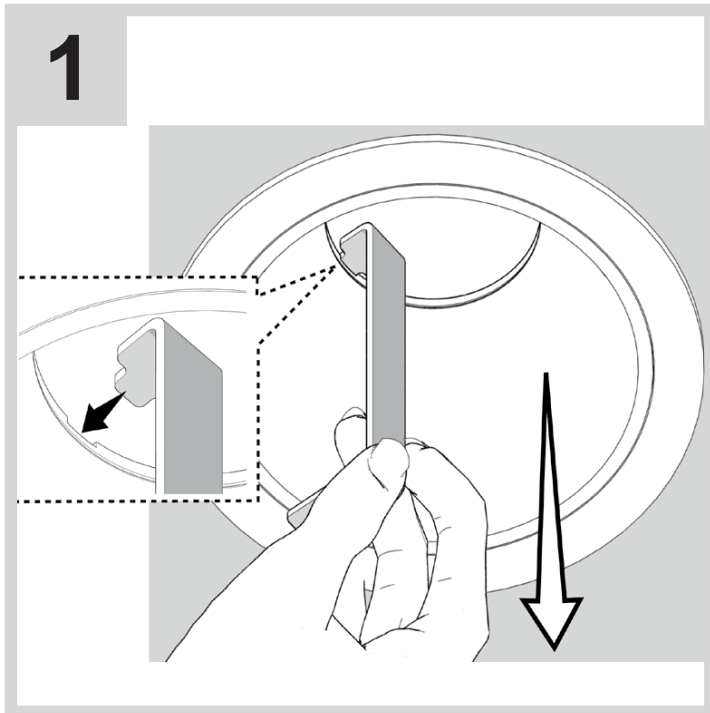

Everything	Y (mm)	Z (mm)	Adjustable H1	H2			
				W 1-20 (mm)		W 20-25 (mm)	
				on/off	Dali	on/off	Dali
TRIM	80	2	110	115	115	115	115
TRIMLESS	-	-	110	115	130	115	135

Round Trimless Version

Square Trimless Version

8C

Square Trimless Version

7D

8D

Round Trim Trimless Version

Square Trim Trimless Version

i

1