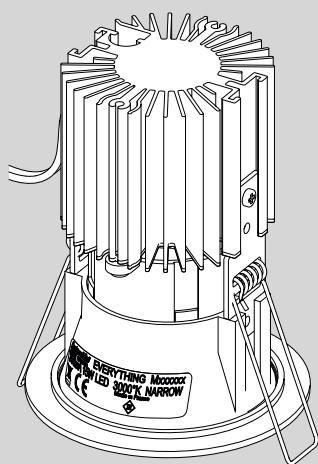

EVERYTHING 80

Design by
Ernesto Gismondi

ROUND TRIM

fix

adjustable

SQUARE TRIM

fix

adjustable

ROUND TRIMLESS

fix

adjustable

SQUARE TRIMLESS

fix

adjustable

Adjustable

Fix

Round	Fix	Adjustable
Trim	✓	✓
Trimless	✓	✓

Square	Fix	Adjustable
Trim	✓	✓
Trimless	✓	✓

Everything	Y (mm)	Z (mm)	Fix H1	H2			
				W 1-20 (mm)		W 20-25 (mm)	
				on/off	Dali	on/off	Dali
TRIM	80	2	105	110	110	110	115
TRIMLESS	-	-	105	110	130	110	135

Everything	Y (mm)	Z (mm)	Adjustable H1	H2			
				W 1-20 (mm)		W 20-25 (mm)	
				on/off	Dali	on/off	Dali
TRIM	80	2	110	115	115	115	115
TRIMLESS	-	-	110	115	130	115	135

Round Trimless Version

Square Trimless Version