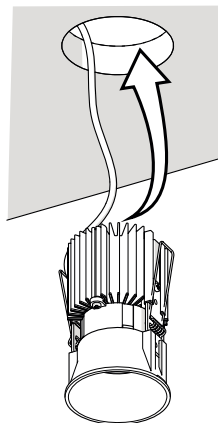

EVERYTHING 80

Design by
Ernesto Gismondi

ROUND TRIM

fix

adjustable

SQUARE TRIM

fix

adjustable

Everything	Y (mm)	Z (mm)	Adjustable H1	H2			
				W 1-20 (mm)		W 20-25 (mm)	
				on/off	Dali	on/off	Dali
TRIM	80	2	110	115	115	115	115
TRIMLESS	-	-	110	115	130	115	135

Round Trimless Version

Square Trimless Version

Round Trim Version

7A

8A

Square Trim Version

7B

8B

Round Trimless Version

7C

8C

Square Trimless Version

7D

8D

Round Trim Trimless Version

Square Trim Trimless Version

i

1