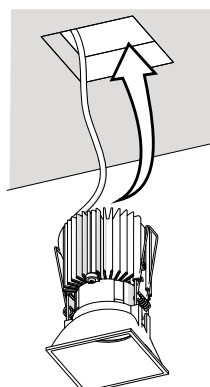

EVERYTHING 80

Design by
Ernesto Gismondi

ROUND TRIM

fix

adjustable

SQUARE TRIM

fix

adjustable

Everything	Y (mm)	Z (mm)	Adjustable H1	H2			
				W 1-20 (mm)		W 20-25 (mm)	
				on/off	Dali	on/off	Dali
TRIM	80	2	110	115	115	115	115
TRIMLESS	-	-	110	115	130	115	135

Round Trimless Version

Square Trimless Version

8C

Square Trimless Version

7D

8D

Round Trim Trimless Version

Square Trim Trimless Version

i

1