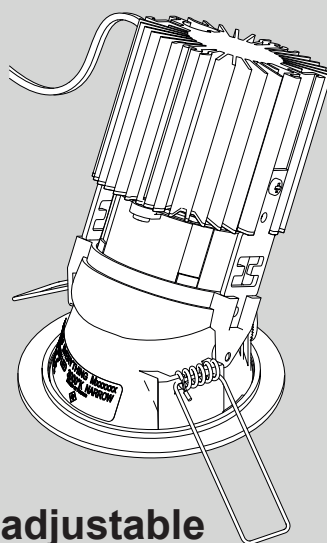

EVERYTHING 80

Design by
Ernesto Gismondi

ROUND TRIM

fix

adjustable

SQUARE TRIM

fix

adjustable

ROUND TRIMLESS

fix

adjustable

SQUARE TRIMLESS

fix

adjustable

Adjustable

Fix

Round	Fix	Adjustable
Trim	✓	✓
Trimless	✓	✓

Square	Fix	Adjustable
Trim	✓	✓
Trimless	✓	✓

Everything	Y (mm)	Z (mm)	Fix H1	H2			
				W 1-20 (mm)		W 20-25 (mm)	
				on/off	Dali	on/off	Dali
TRIM	80	2	105	110	110	110	115
TRIMLESS	-	-	105	110	130	110	135

Everything	Y (mm)	Z (mm)	Adjustable H1	H2			
				W 1-20 (mm)		W 20-25 (mm)	
				on/off	Dali	on/off	Dali
TRIM	80	2	110	115	115	115	115
TRIMLESS	-	-	110	115	130	115	135

Round Trimless Version

Square Trimless Version