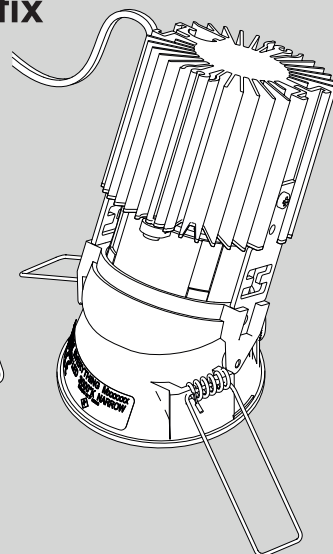

EVERYTHING 80

Design by
Ernesto Gismondi

ROUND TRIM

fix

adjustable

SQUARE TRIM

fix

adjustable

ROUND TRIMLESS

fix

adjustable

SQUARE TRIMLESS

fix

adjustable

Adjustable

Fix

Round	Fix	Adjustable
Trim	✓	✓
Trimless	✓	✓

Square	Fix	Adjustable
Trim	✓	✓
Trimless	✓	✓

Everything	Y (mm)	Z (mm)	Fix H1	H2			
				W 1-20 (mm)		W 20-25 (mm)	
				on/off	Dali	on/off	Dali
TRIM	80	2	105	110	110	110	115
TRIMLESS	-	-	105	110	130	110	135

Everything	Y (mm)	Z (mm)	Adjustable H1	H2			
				W 1-20 (mm)		W 20-25 (mm)	
				on/off	Dali	on/off	Dali
TRIM	80	2	110	115	115	115	115
TRIMLESS	-	-	110	115	130	115	135

Round Trimless Version

Square Trimless Version