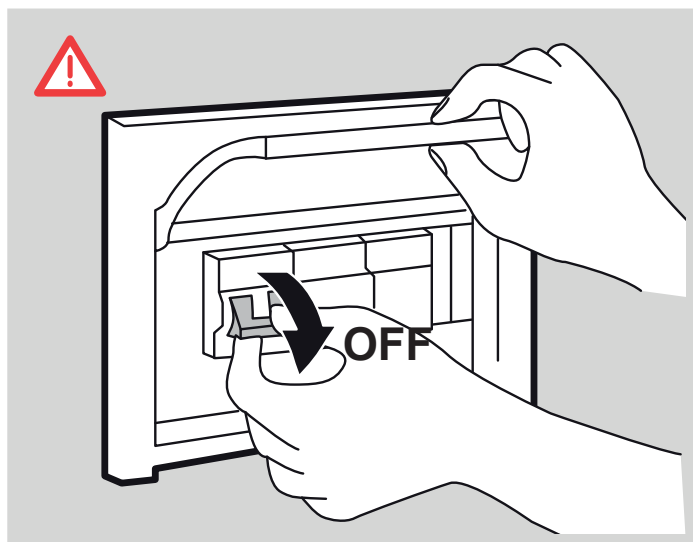

Round	Fix	Adjustable
Trim	✓	✓
Trimless	✓	✓

Square	Fix	Adjustable
Trim	✓	✓
Trimless	✓	✓

Everything	Y (mm)	Z (mm)	Fix H1	H2			
				W 1-20 (mm)		W 20-25 (mm)	
				on/off	Dali	on/off	Dali
TRIM	80	2	105	110	110	110	115
TRIMLESS	-	-	105	110	130	110	135

Everything	Y (mm)	Z (mm)	Adjustable H1	H2			
				W 1-20 (mm)		W 20-25 (mm)	
				on/off	Dali	on/off	Dali
TRIM	80	2	110	115	115	115	115
TRIMLESS	-	-	110	115	130	115	135

Round Trimless Version

Square Trimless Version