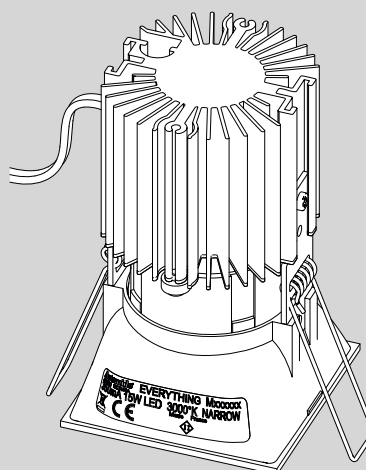

EVERYTHING 80

Design by
Ernesto Gismondi

ROUND TRIM

fix

adjustable

SQUARE TRIM

fix

adjustable

ROUND TRIMLESS

fix

adjustable

SQUARE TRIMLESS

fix

adjustable

Adjustable

Fix

Round	Fix	Adjustable
Trim	✓	✓
Trimless	✓	✓

Square	Fix	Adjustable
Trim	✓	✓
Trimless	✓	✓

Everything	Y (mm)	Z (mm)	Fix H1	H2			
				W 1-20 (mm)		W 20-25 (mm)	
				on/off	Dali	on/off	Dali
TRIM	80	2	105	110	110	110	115
TRIMLESS	-	-	105	110	130	110	135

Everything	Y (mm)	Z (mm)	Adjustable H1	H2			
				W 1-20 (mm)		W 20-25 (mm)	
				on/off	Dali	on/off	Dali
TRIM	80	2	110	115	115	115	115
TRIMLESS	-	-	110	115	130	115	135

Round Trimless Version

Square Trimless Version