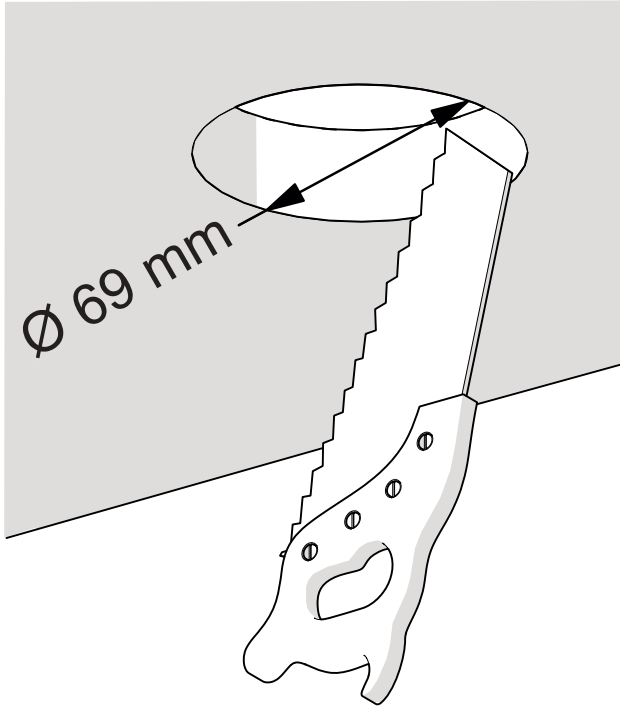

EVERYTHING 80

Design by
Ernesto Gismondi

ROUND TRIM

fix

adjustable

SQUARE TRIM

fix

adjustable

ROUND TRIMLESS

fix

adjustable

SQUARE TRIMLESS

fix

adjustable

Adjustable

Fix

Round	Fix	Adjustable
Trim	✓	✓
Trimless	✓	✓

Square	Fix	Adjustable
Trim	✓	✓
Trimless	✓	✓

Everything	Y (mm)	Z (mm)	Fix H1	H2			
				W 1-20 (mm)		W 20-25 (mm)	
				on/off	Dali	on/off	Dali
TRIM	80	2	105	110	110	110	115
TRIMLESS	-	-	105	110	130	110	135

Everything	Y (mm)	Z (mm)	Adjustable H1	H2			
				W 1-20 (mm)		W 20-25 (mm)	
				on/off	Dali	on/off	Dali
TRIM	80	2	110	115	115	115	115
TRIMLESS	-	-	110	115	130	115	135

Round Trimless Version

Square Trimless Version