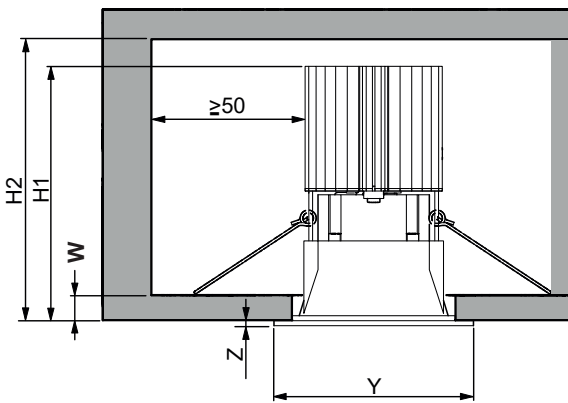

ROUND TRIMLESS

fix

adjustable

SQUARE TRIMLESS

fix

adjustable

Adjustable

Fix

Round	Fix	Adjustable
Trim	✓	✓
Trimless	✓	✓

Square	Fix	Adjustable
Trim	✓	✓
Trimless	✓	✓

Everything	Y (mm)	Z (mm)	Fix H1	H2			
				W 1-20 (mm)		W 20-25 (mm)	
				on/off	Dali	on/off	Dali
TRIM	80	2	105	110	110	110	115
TRIMLESS	-	-	105	110	130	110	135

Everything	Y (mm)	Z (mm)	Adjustable H1	H2			
				W 1-20 (mm)		W 20-25 (mm)	
				on/off	Dali	on/off	Dali
TRIM	80	2	110	115	115	115	115
TRIMLESS	-	-	110	115	130	115	135

Round Trimless Version

Square Trimless Version