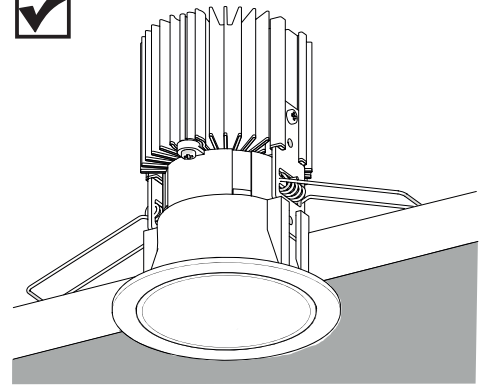

Round	Fix	Adjustable
Trim	✓	✓
Trimless	✓	✓

Square	Fix	Adjustable
Trim	✓	✓
Trimless	✓	✓

Everything	Y (mm)	Z (mm)	Fix H1	H2			
				W 1-20 (mm)		W 20-25 (mm)	
				on/off	Dali	on/off	Dali
TRIM	80	2	105	110	110	110	115
TRIMLESS	-	-	105	110	130	110	135

Everything	Y (mm)	Z (mm)	Adjustable H1	H2			
				W 1-20 (mm)		W 20-25 (mm)	
				on/off	Dali	on/off	Dali
TRIM	80	2	110	115	115	115	115
TRIMLESS	-	-	110	115	130	115	135

Round Trimless Version

Square Trimless Version

Round Trim Version

7A

8A

Square Trim Version

7B

8B

Round Trimless Version

7C