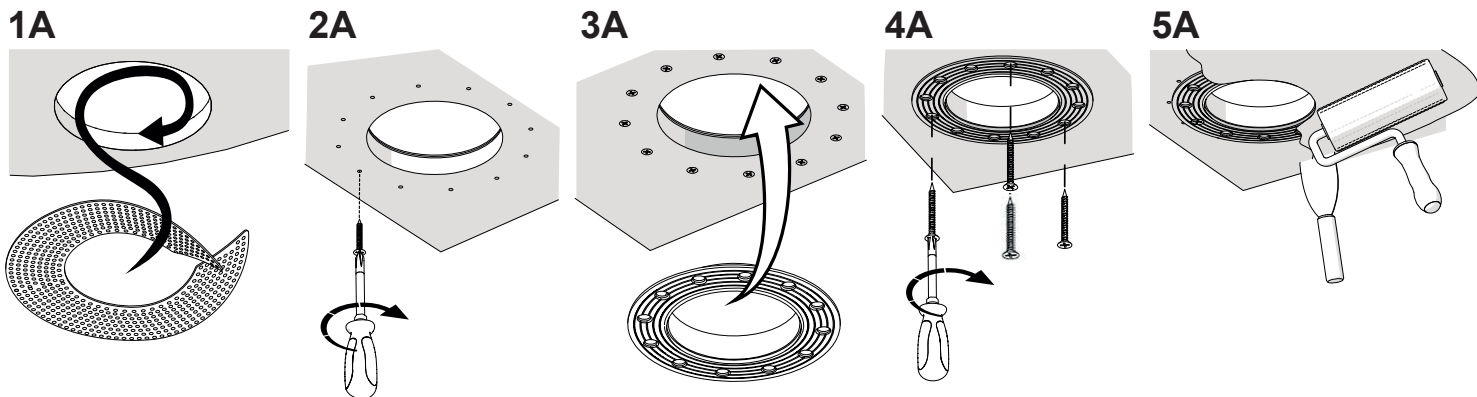

ROUND TRIMLESS

fix

adjustable

SQUARE TRIMLESS

fix

adjustable

Adjustable

Fix

Round	Fix	Adjustable
Trim	✓	✓
Trimless	✓	✓

Square	Fix	Adjustable
Trim	✓	✓
Trimless	✓	✓

Everything	Y (mm)	Z (mm)	Fix H1	H2			
				W 1-20 (mm)		W 20-25 (mm)	
				on/off	Dali	on/off	Dali
TRIM	80	2	105	110	110	110	115
TRIMLESS	-	-	105	110	130	110	135

Everything	Y (mm)	Z (mm)	Adjustable H1	H2			
				W 1-20 (mm)		W 20-25 (mm)	
				on/off	Dali	on/off	Dali
TRIM	80	2	110	115	115	115	115
TRIMLESS	-	-	110	115	130	115	135

Round Trimless Version

Square Trimless Version

Round Trim Version

7A

8A

Square Trim Version

7B

8B

Round Trimless Version

7C