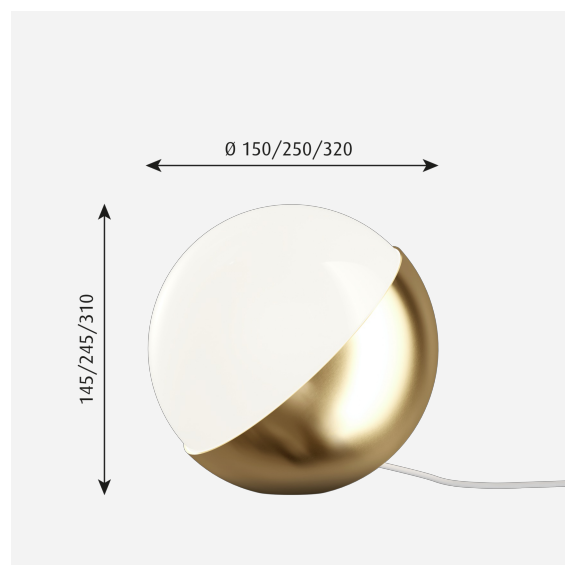

Product info

Information

The untreated brass will change over time and develop a patina.

Mounting

Glass can be unscrewed to change the light source. Cable type: Plastic cord. Black for black version and white on brass versions. Cable length: 2.5 m. Ø150: On/off switch on cable. Ø250 and Ø320: Electronic dimmer on cable for regulation of light brightness (requires suitable light source).

Finish

Matt black, wet painted or brushed brass with fine hairlines. White opal glass, glossy. Unlacquered brass which will develop a patina.

Materials

Glass: Mouth-blown, 3-layered opal glass, glossy. Housing: Deep drawn aluminum or brass. Please note the untreated brass will patinate.

Sizes and weights

Width x Height x Length (mm) | 250 x 244 x 250 Max 3.8 kg | 150 x 145 x 150 Max 1.3 kg | 320 x 310 x 320 Max 7.9 kg

Class

Ingress protection IP20. Electric shock protection II.

Information

The untreated brass will change over time and develop a patina.

Related products

Product variants

Dimension	Colour	Cable type	Class	Switch
Ø 150	● Black	Black cord	-	With dimmer
Ø 250	● Brass	White cord	II	With switch
Ø 320