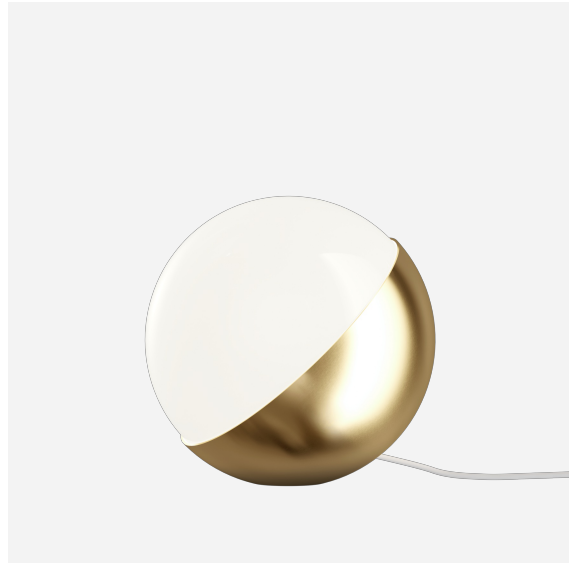

# VL STUDIO TABLE/FLOOR

The fixture emits a glare-free diffused light. The triple-layered opal glass provides a very comfortable light distribution and radiates a pleasantly delicate glow to the surroundings.

### Materials

Glass: Mouth-blown, 3-layered opal glass, glossy. Housing: Deep drawn aluminum or brass. Please note the untreated brass will patinate.