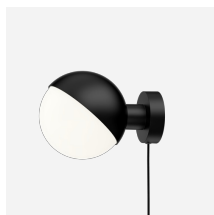

Related products

VL Studio Wall

Product variants

Dimension	Colour	Cable type	Class	Switch
Ø 150	● Black	Black cord	-	With dimmer
Ø 250	● Brass	White cord	II	With switch
Ø 320