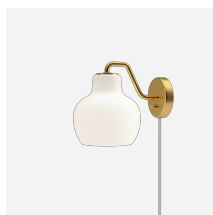

Mounting

Cable 2 x 0,75 mm². white PVC cord with plug. Switch: On the rear housing.

Finish

Glossy mouth-blown white opal glass. Satin polished brass, untreated.

Materials

Mouth-blown, 3-layered, opal glass. Wall lamp arm and wall-box: Untreated brass, will patinate.

Sizes and weights

Width x Height x Length (mm) | 425 x 233 x 305 Max 2.7 kg

Class

Ingress protection IP20. Electric shock protection II w/o ground.

Information

Please note that the brass surfaces are untreated. This means that the surface will change over time and develop a patina. The total weight of the fixtures are calculated with the average weight of the glass (671g). They vary from approx. 600-800g.

Related products

VL Ring Crown 1

VL Ring Crown 3-5-7

VL Ring Crown Wall 1

Product variants

Dimension

2

Design

Vilhelm Lauritzen

Weight

2.73

Dimensions

2

Finish

Brass/glossy opal glass

Spare parts & accessories