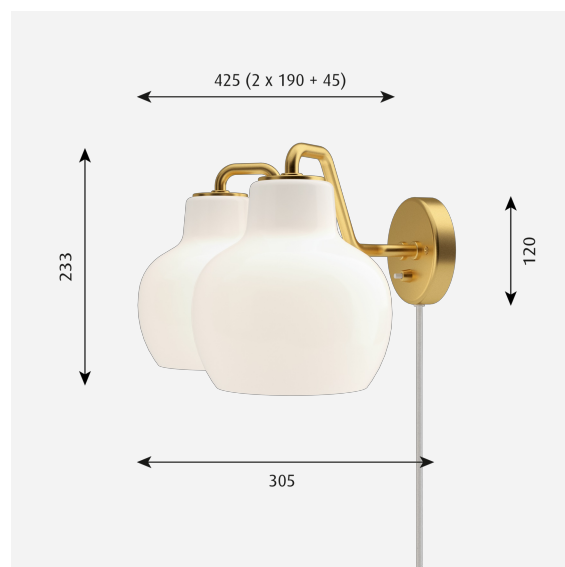

Mounting

Cable 2 x 0,75 mm². white PVC cord with plug. Switch: On the rear housing.

Finish

Glossy mouth-blown white opal glass. Satin polished brass, untreated.

Materials

Mouth-blown, 3-layered, opal glass. Wall lamp arm and wall-box: Untreated brass, will patinate.

Sizes and weights

Width x Height x Length (mm) | 425 x 233 x 305 Max 2.7 kg

Class

Ingress protection IP20. Electric shock protection II w/o ground.

Information

Please note that the brass surfaces are untreated. This means that the surface will change over time and develop a patina. The total weight of the fixtures are calculated with the average weight of the glass (671g). They vary from approx. 600-800g.

Related products

VL Ring Crown 1

VL Ring Crown 3-5-7

VL Ring Crown Wall 1

Product variants

Dimension

2

Design

Vilhelm Lauritzen

Weight

2.73

Dimensions

2

Finish

Brass/glossy opal glass

Spare parts & accessories