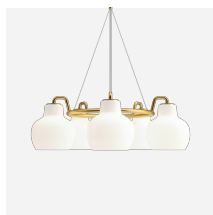

Mounting

Cable 2 x 0,75 mm². white PVC cord with plug. Switch: On the rear housing.

Finish

Glossy mouth-blown white opal glass. Satin polished brass, untreated.

Materials

Mouth-blown, 3-layered, opal glass. Wall lamp arm and wall-box: Untreated brass, will patinate.

Sizes and weights

Width x Height x Length (mm) | 425 x 233 x 305 Max 2.7 kg

Class

Ingress protection IP20. Electric shock protection II w/o ground.

Information

Please note that the brass surfaces are untreated. This means that the surface will change over time and develop a patina. The total weight of the fixtures are calculated with the average weight of the glass (671g). They vary from approx. 600-800g.

Related products

VL Ring Crown 1

VL Ring Crown 3-5-7

VL Ring Crown Wall 1

Product variants

Dimension

2

Design

Vilhelm Lauritzen

Weight

2.73

Dimensions

2

Finish

Brass/glossy opal glass

Spare parts & accessories