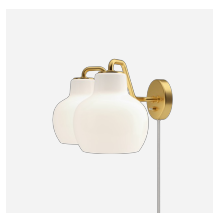

Mounting

Suspension type: Cable 3 x 0,75 mm² with wires. Untreated, brass canopy. 4 m. White, textile cord.

Finish

Glossy, mouthblown white opal glass. Satin polished brass, untreated.

Materials

Shades: Mouth-blown, 3-layered, opal glass. Wires: Stainless steel. Frame and canopy in untreated brass, will patinate.

Light source

3x40W E27

Information

Please note that the brass surfaces are untreated. This means that the surface will change over time and develop a patina. The total weight of the fixtures are calculated with the average weight of the glass (671g). They vary from approx. 600-800g.

Related products

VL Ring Crown 1

VL Ring Crown Wall 2

VL Ring Crown Wall 1

Product variants

Dimension	Light source
3	3x40W E27
5	5x40W E27
7	7x40W E27

Design

Vilhelm Lauritzen

Weight

Min: 5.138 kg Max: 9.815 kg

Dimensions

3, 5, 7

Finish

Brass/glossy opal glass

Spare parts & accessories

Product	Variant number
VL Ring Crown wire/cord, replacement kit	5741109508
VL Ring crown Wall/3-5-7 glass	5741094406
VL Ring crown canopy	5741094451
VL Ring Crown bracket for hook	5741082146