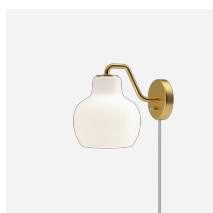

Mounting

Suspension type: Cable 3 x 0,75 mm² with wires. Untreated, brass canopy. 4 m. White, textile cord.

Finish

Glossy, mouthblown white opal glass. Satin polished brass, untreated.

Materials

Shades: Mouth-blown, 3-layered, opal glass. Wires: Stainless steel. Frame and canopy in untreated brass, will patinate.

Light source

3x40W E27

Information

Please note that the brass surfaces are untreated. This means that the surface will change over time and develop a patina. The total weight of the fixtures are calculated with the average weight of the glass (671g). They vary from approx. 600-800g.

Related products

VL Ring Crown 1

VL Ring Crown Wall 2

VL Ring Crown Wall 1

Product variants

Dimension	Light source
3	3x40W E27
5	5x40W E27
7	7x40W E27

Design

Vilhelm Lauritzen

Weight

Min: 5.138 kg Max: 9.815 kg

Dimensions

3, 5, 7

Finish

Brass/glossy opal glass

Spare parts & accessories

Product	Variant number
VL Ring Crown wire/cord, replacement kit	5741109508
VL Ring crown Wall/3-5-7 glass	5741094406
VL Ring crown canopy	5741094451
VL Ring Crown bracket for hook	5741082146