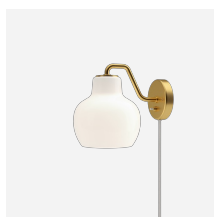

# VL RING CROWN 1

The pendant emits light directed primarily downwards.  
The opal glass provides a comfortable and uniform illumination of the area around the fixture.

### Finish

Glossy, mouthblown white opal glass. Satin polished brass, untreated.

### Materials

Shades: Mouth-blown, 3-layered, polished opal glass. Suspension: Untreated brass, will patinate.

## Related products

VL Ring Crown 3-5-7

VL Ring Crown Wall 2

VL Ring Crown Wall 1