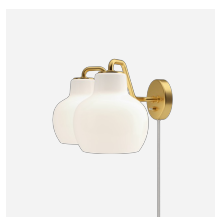

# VL RING CROWN 1

The pendant emits light directed primarily downwards.  
The opal glass provides a comfortable and uniform illumination of the area around the fixture.

### Finish

Glossy, mouthblown white opal glass. Satin polished brass, untreated.

### Materials

Shades: Mouth-blown, 3-layered, polished opal glass. Suspension: Untreated brass, will patinate.

## Related products

VL Ring Crown 3-5-7

VL Ring Crown Wall 2

VL Ring Crown Wall 1