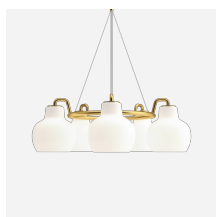

Related products

VL Ring Crown 3-5-7