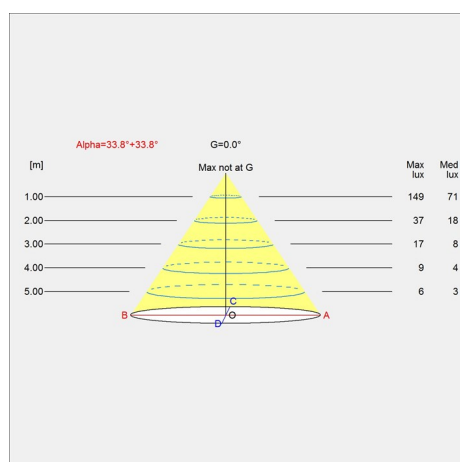

Design

Vilhelm Lauritzen

Weight

Min: 1.312 kg Max: 5.262 kg

Dimensions

Ø 175, Ø 250, Ø 370

Finish

Brass/glossy opal glass

Light distribution diagrams

Cartesian