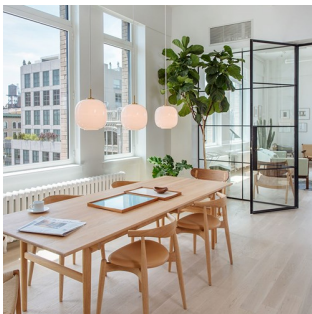

Carl Hansen & Son Showroom