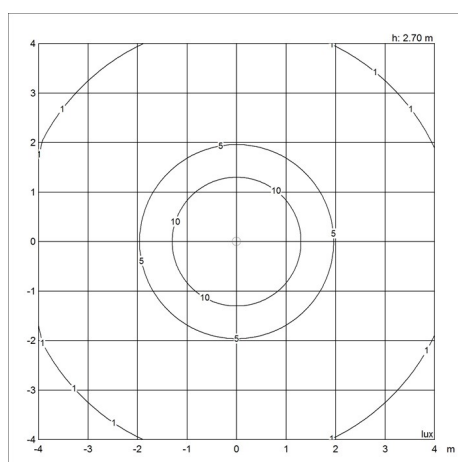

Design

Vilhelm Lauritzen

Weight

Min: 1.312 kg Max: 5.262 kg

Dimensions

Ø 175, Ø 250, Ø 370

Finish

Brass/glossy opal glass

Light distribution diagrams

Cartesian

Isolux

Polar

Spare parts & accessories