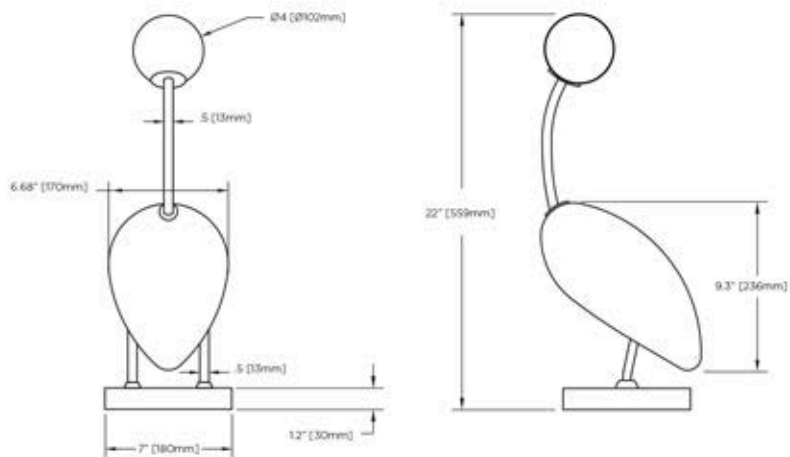

## OPTIONS

MIDNIGHT  
BLUE 25

BRUSHED  
BRASS 45

HOT VANILLA  
10

PAINTED BLACK  
21

Model	<b>Pablo</b>
Size	559
Ref. #	SM.02.721_ _ _ _
Lamp	1x3W G9 LED
	2700K
	⚡