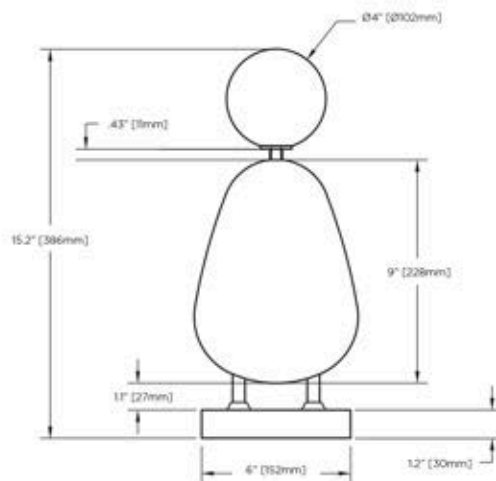

- Brushed metal neck, legs and base
- Opal glass diffuser
- High gloss painted resin body in variable colours
- Other metal finishes available
- Terrazzo stone base available
- Dimmable LED 2700K

Model	Nancie
Size	386
Ref. #	SM.02.721
Lamp	1x3W G9 LED
	2700K
	⚡