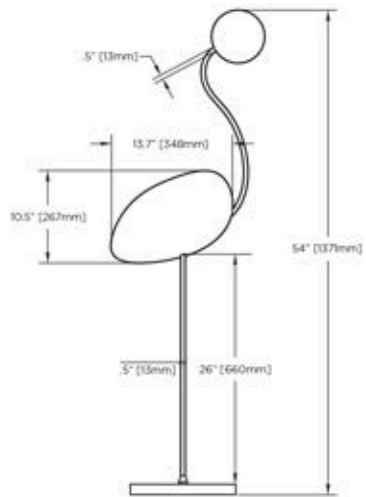

HOT VANILLA
10

PAINTED BLACK
21

Model **Fred**
 Size 1371
 Ref. # MM.08.720_...
 Lamp 1x3W G9 LED
 2700K

FRED SPECS