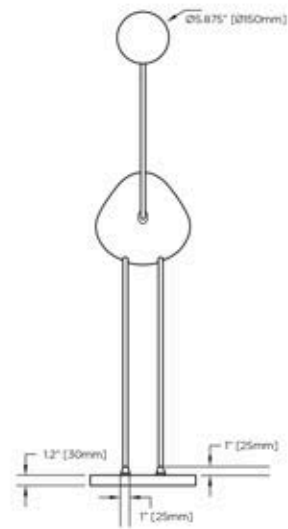

FRED

Designer | VISO Design Studio

Fred is bold, elegant, and majestic - poised to make a statement no matter where he goes. Elevated by two brushed metal legs and a metal base, this floor lamp features an opal glass diffuser that sits on a curved neck extending from a high-gloss painted resin body. Fred radiates impeccable style and effortlessly assumes the center of attention in any space.

HOT VANILLA
10

PAINTED BLACK
21

Model **Fred**
 Size 1371
 Ref. # MM.08.720_...
 Lamp 1x3W G9 LED
 2700K

FRED SPECS