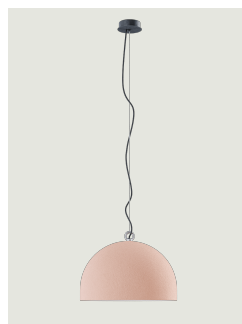

Urban Concrete 50