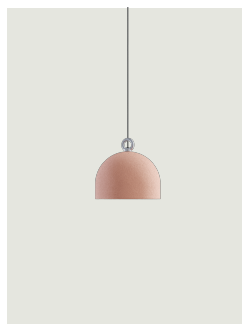

Options of Urban Concrete

Urban Concrete 25