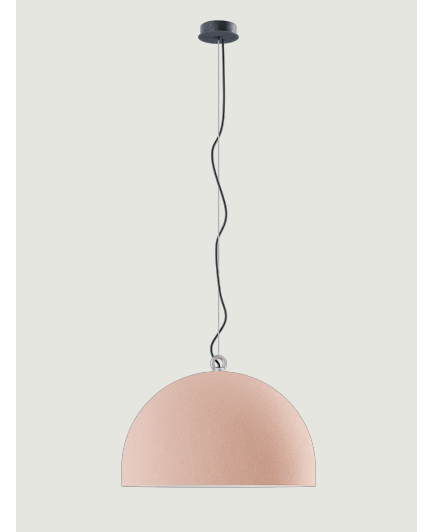

Urban Concrete

Model Urban Concrete 60

Thanks to the contrast between the three cement finishes – *soft gray*, *tough gray* and *pink dust* – and the pure white of the diffuser's internal surface, Urban Concrete gives a touch of material appeal and sophistication to any interior.

Urban Concrete 60

Light source

LED G30
Medium Base
1 max 25 W

Inside diffuser: Metal

-  White
-  White
-  White

Outside diffuser: Metal

-  Pink Dust
-  Tough Gray
-  Soft Gray

Code