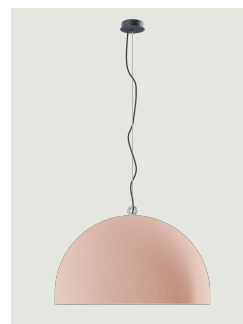

Urban Concrete 80