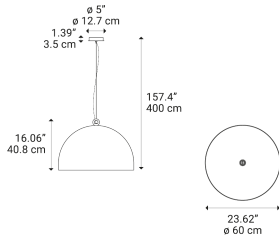

Urban Concrete 60

Light source

LED G30
Medium Base
1 max 25 W

Inside diffuser: Metal

-  White
-  White
-  White

Outside diffuser: Metal

-  Pink Dust
-  Tough Gray
-  Soft Gray

Code

- 50222 6100U
- 50222 3100U
- 50222 3000U

Net weight: 19.84 lbs

Parcels: 1

CE

IP20

Energy Saving 

Dim 

ERL