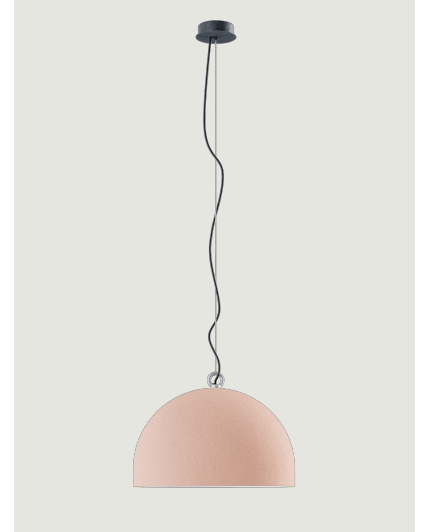

Urban Concrete Model Urban Concrete 50

Thanks to the contrast between the three cement finishes – *soft gray*, *tough gray* and *pink dust* – and the pure white of the diffuser’s internal surface, Urban Concrete gives a touch of material appeal and sophistication to any interior.

Urban Concrete 50

Light source

LED G30
Medium Base
1 max 25 W

Inside diffuser: Metal

- White
- White
- White

Outside diffuser: Metal

- Pink Dust
- Tough Gray
- Soft Gray

Code