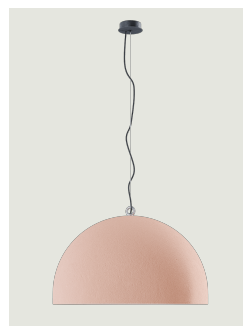

Urban Concrete Model Urban Concrete 50

Thanks to the contrast between the three cement finishes – *soft gray*, *tough gray* and *pink dust* – and the pure white of the diffuser’s internal surface, Urban Concrete gives a touch of material appeal and sophistication to any interior.

Urban Concrete 50

Light source

LED G30
Medium Base
1 max 25 W

Inside diffuser: Metal

- White
- White
- White

Outside diffuser: Metal

- Pink Dust
- Tough Gray
- Soft Gray

Code

- 50221 6100U
- 50221 3100U
- 50221 3000U

Net weight: 12.13 lbs

Parcels: 1

Options of Urban Concrete

Urban Concrete 25

Urban Concrete 60

Urban Concrete 80