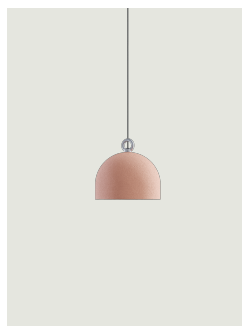

Options of Urban Concrete

Urban Concrete 25