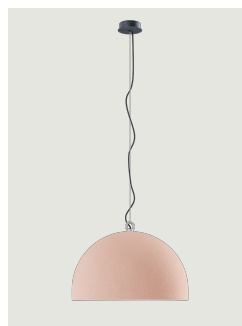

Urban Concrete Model Urban Concrete 50

Thanks to the contrast between the three cement finishes – *soft gray*, *tough gray* and *pink dust* – and the pure white of the diffuser’s internal surface, Urban Concrete gives a touch of material appeal and sophistication to any interior.

Urban Concrete 50

Light source

LED G30
Medium Base
1 max 25 W

Inside diffuser: Metal

- White
- White
- White

Outside diffuser: Metal

- Pink Dust
- Tough Gray
- Soft Gray

Code

- 50221 6100U
- 50221 3100U
- 50221 3000U

Net weight: 12.13 lbs

Parcels: 1

Options of Urban Concrete

Urban Concrete 25

Urban Concrete 60

Urban Concrete 80