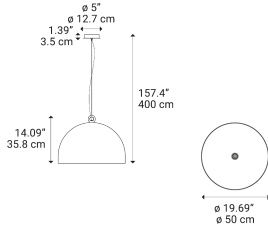

Urban Concrete 50

Light source

LED G30
Medium Base
1 max 25 W

Inside diffuser: Metal

- White
- White
- White

Outside diffuser: Metal

- Pink Dust
- Tough Gray
- Soft Gray

Code