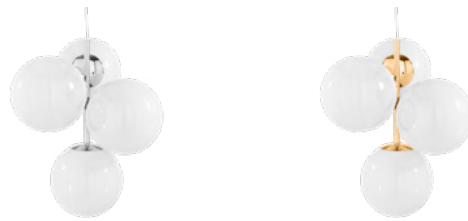

# GLOBE MINI CHANDELIER OPAL LED

OFF

ON

In our perpetual quest for the purest forms, Globe stands out as the most minimal of the lot. A spherical orb made from a custom recipe of tinted white opalescent polycarbonate. We've noticed that not everyone can fit huge chandeliers in their interiors, so we've created a mini chandelier that will work in more compact interiors with lower ceilings. Globe Mini Chandelier includes 4 x 25cm Globe shades in an opalescent finish.

OPAL WITH SILVER FITTING	
Code	GLC04OP-CEUM4
Shade Code	4 x OPS0101
Shade Material	Polycarbonate
Shade Colour/Finish	Opalescent, tinted
Fitting Code	LEDC04CHEU (China: LEDC04CHCCC)
Fitting Material	Steel
Fitting Colour/Finish	Silver, Polished
Service Offer	New

OPAL WITH GOLD FITTING	
Code	GLC04OPG-CEUM4
Shade Code	4 x OPS0101
Shade Material	Polycarbonate
Shade Colour/Finish	Opalescent, tinted
Fitting Code	LEDC04GOEU (China: LEDC04GOCCC)
Fitting Material	Steel
Fitting Colour/Finish	Gold, Polished
Service Offer	New

Year of Design	2022
Product Weight	4.15kg
Finishing Process	Tinted, Plated
Surface Mount Shade/Diameter	Dome, 25.4cm
Power Method	Mains
Cable Spec	H03VVH2-F 2 x 0,75 mm <sup>2</sup> FEP/PVC
Cable Type Length	Clear, 500cm
Light Source	4 x 6W LED
Max Wattage	30W
Lumens	2300
CRI	>90
Colour Temperature	3000K (Standard), 2700K Accessory Available
Dimmability	Mains Dimmable, Leading and Trailing Edge
Voltage	220-240V
Environment	Indoor
Spares	4 x LEDRING02A; 4 x LEDRING12A 1 x LEDCDRIVER01EU
Certification/Electrical Class	Certified for NZ/AUS