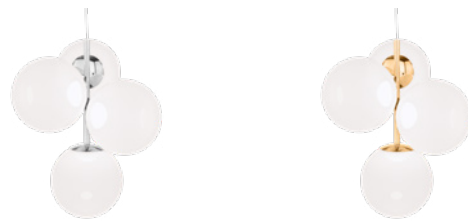

# GLOBE MINI CHANDELIER OPAL LED

OFF

ON

In our perpetual quest for the purest forms, Globe stands out as the most minimal of the lot. A spherical orb made from a custom recipe of tinted white opalescent polycarbonate. We've noticed that not everyone can fit huge chandeliers in their interiors, so we've created a mini chandelier that will work in more compact interiors with lower ceilings. Globe Mini Chandelier includes 4 x 25cm Globe shades in an opalescent finish.

OPAL WITH SILVER FITTING	
Code	GLC04OP-CEUM4
Shade Code	4 x OPS0101
Shade Material	Polycarbonate
Shade Colour/Finish	Opalescent, tinted
Fitting Code	LEDC04CHEU (China: LEDC04CHCCC)
Fitting Material	Steel
Fitting Colour/Finish	Silver, Polished
Service Offer	New

OPAL WITH GOLD FITTING	
Code	GLC04OPG-CEUM4
Shade Code	4 x OPS0101
Shade Material	Polycarbonate
Shade Colour/Finish	Opalescent, tinted
Fitting Code	LEDC04GOEU (China: LEDC04GOCCC)
Fitting Material	Steel
Fitting Colour/Finish	Gold, Polished
Service Offer	New

Year of Design	2022
Product Weight	4.15kg
Finishing Process	Tinted, Plated
Surface Mount Shade/Diameter	Dome, 25.4cm
Power Method	Mains
Cable Spec	H03VVH2-F 2 x 0,75 mm <sup>2</sup> FEP/PVC
Cable Type Length	Clear, 500cm
Light Source	4 x 6W LED
Max Wattage	30W
Lumens	2300
CRI	>90
Colour Temperature	3000K (Standard), 2700K Accessory Available
Dimmability	Mains Dimmable, Leading and Trailing Edge
Voltage	220-240V
Environment	Indoor
Spares	4 x LEDRING02A; 4 x LEDRING12A 1 x LEDCDRIVER01EU
Certification/Electrical Class	Certified for NZ/AUS