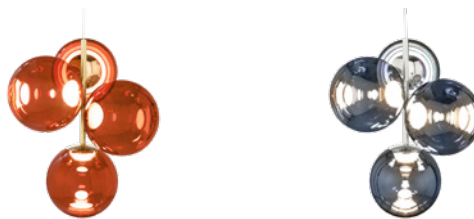

# GLOBE MINI CHANDELIER LED

OFF

ON

In our perpetual quest for the purest forms, Globe stands out as the most minimal of the lot. A spherical orb made from a custom recipe of tinted white opalescent polycarbonate. We've noticed that not everyone can fit huge chandeliers in their interiors, so we've created a mini chandelier that will work in more compact interiors with lower ceilings. Globe Mini Chandelier includes 4 x 25cm Globe shades.

COPPER	
Code	GLC04CO-CEUM4
Shade Code	4 x GLS01CO
Shade Material	Polycarbonate
Shade Colour/Finish	Opalescent, tinted
Fitting Code	LEDC04GOEU (China: LEDC04GOCCC)
Fitting Material	Steel
Fitting Colour/Finish	Gold, Polished
Service Offer	New

SILVER	
Code	GLC04CH-CEUM4
Shade Code	4 x GLS01CH
Shade Material	Polycarbonate
Shade Colour/Finish	Opalescent, tinted
Fitting Code	LEDC04CHEU (China: LEDC04CHCCC)
Fitting Material	Steel
Fitting Colour/Finish	Silver, Polished
Service Offer	New

Year of Design	2022
Product Weight	4.15kg
Finishing Process	Tinted, Plated
Surface Mount Shade/Diameter	Dome, 25.4cm
Power Method	Mains
Cable Spec	H03VVH2-F 2 x 0,75 mm <sup>2</sup> FEP/PVC
Cable Type Length	Clear, 500cm
Light Source	4 x 6W LED
Max Wattage	30W
Lumens	2300
CRI	>90
Colour Temperature	3000K
Dimmability	Mains Dimmable, Leading and Trailing Edge
Voltage	220-240V
Environment	Indoor
Spares	4 x LEDRING02A; 1 x LEDCDRIVER01EU
Certification/Electrical Class	Certified for NZ/AUS