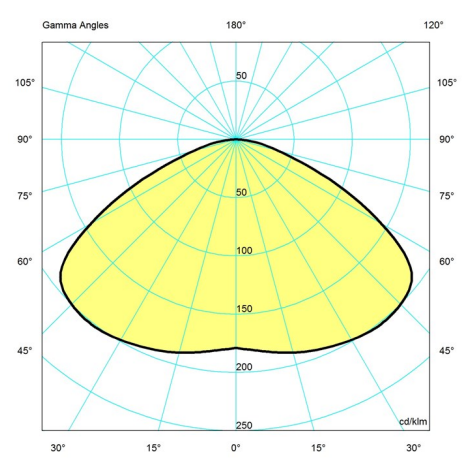

Polar

Spare parts & accessories