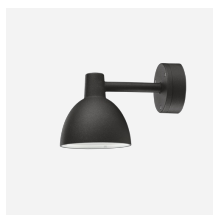

Toldbod Pendant

The pendant emits soft downwards directed light. The matt, white-painted inside of the elliptical shade helps to assure even distribution of the light.

**Original Coffee,
Copenhagen**

Product info

Mounting

Suspension type: Cable 2x0,75mm². Ø400/Ø550: Cable and wire. Cable length: 3m. (Ø120/Ø170). 4m. (Ø250/Ø400/Ø550). Canopy: Yes. Black and white cords.

Finish

Ø120/Ø170/Ø250: Black, White, Dark Rose, Light Grey or Blue-Grey. Matt powder coated. Ø400/Ø550: Black or White. Matt powder coated.

Materials

Shade: Spun aluminium. Ø120 reflector: Spun white matt coated aluminium. Ø400/Ø550 diffuser: Matt acrylic

Sizes and weights

Width x Height x Length (mm) | 120 x 121 x 120 Max 0.7 kg | 170 x 173 x 170 Max 1.0 kg | 250 x 254 x 250 Max 1.4 kg | 400 x 406 x 400 Max 3.4 kg | 550 x 558 x 550 Max 5.6 kg

Class

Ingress protection IP20. Electric shock protection II w/o ground.

Light source

G9

Product family

Toldbod 155/220 Glass
Pendant

Toldbod 220/290 Wall

Toldbod 155 Wall