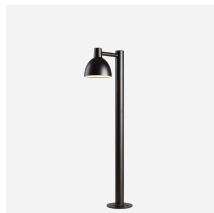

Toldbod Pendant

The pendant emits soft downwards directed light. The matt, white-painted inside of the elliptical shade helps to assure even distribution of the light.

**Original Coffee,
Copenhagen**

Product info

Mounting

Suspension type: Cable 2x0,75mm². Ø400/Ø550: Cable and wire. Cable length: 3m. (Ø120/Ø170). 4m. (Ø250/Ø400/Ø550). Canopy: Yes. Black and white cords.

Finish

Ø120/Ø170/Ø250: Black, White, Dark Rose, Light Grey or Blue-Grey. Matt powder coated. Ø400/Ø550: Black or White. Matt powder coated.

Materials

Shade: Spun aluminium. Ø120 reflector: Spun white matt coated aluminium. Ø400/Ø550 diffuser: Matt acrylic

Sizes and weights

Width x Height x Length (mm) | 120 x 121 x 120 Max 0.7 kg | 170 x 173 x 170 Max 1.0 kg | 250 x 254 x 250 Max 1.4 kg | 400 x 406 x 400 Max 3.4 kg | 550 x 558 x 550 Max 5.6 kg

Class

Ingress protection IP20. Electric shock protection II w/o ground.

Light source

G9

Product family

Toldbod 155/220 Glass
Pendant

Toldbod 220/290 Wall

Toldbod 155 Wall