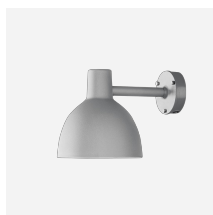

Toldbod Pendant

The pendant emits soft downwards directed light. The matt, white-painted inside of the elliptical shade helps to assure even distribution of the light.

**Original Coffee,
Copenhagen**

Product info

Mounting

Suspension type: Cable 2x0,75mm². Ø400/Ø550: Cable and wire. Cable length: 3m. (Ø120/Ø170). 4m. (Ø250/Ø400/Ø550). Canopy: Yes. Black and white cords.

Finish

Ø120/Ø170/Ø250: Black, White, Dark Rose, Light Grey or Blue-Grey. Matt powder coated. Ø400/Ø550: Black or White. Matt powder coated.

Materials

Shade: Spun aluminium. Ø120 reflector: Spun white matt coated aluminium. Ø400/Ø550 diffuser: Matt acrylic

Sizes and weights

Width x Height x Length (mm) | 120 x 121 x 120 Max 0.7 kg | 170 x 173 x 170 Max 1.0 kg | 250 x 254 x 250 Max 1.4 kg | 400 x 406 x 400 Max 3.4 kg | 550 x 558 x 550 Max 5.6 kg

Class

Ingress protection IP20. Electric shock protection II w/o ground.

Light source

G9

Product family

Toldbod 155/220 Glass
Pendant

Toldbod 220/290 Wall

Toldbod 155 Wall