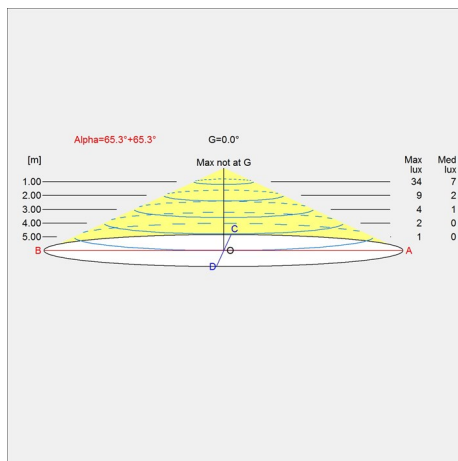

Design

Louis Poulsen A/S

Weight

Min: 0.66 kg Max: 5.562 kg

Dimensions

Ø 120, Ø 170, Ø 250, Ø 400, Ø 550

Finish

Black, Blue-grey, Dark rose, Light grey, White

Light distribution diagrams

Cartesian