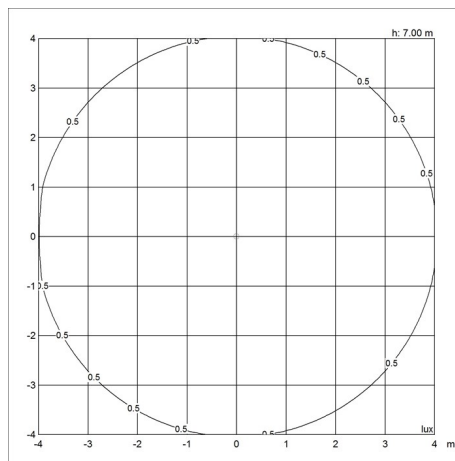

Design

Louis Poulsen A/S

Weight

Min: 0.66 kg Max: 5.562 kg

Dimensions

Ø 120, Ø 170, Ø 250, Ø 400, Ø 550

Finish

Black, Blue-grey, Dark rose, Light grey, White

Light distribution diagrams

Isolux

Spare parts & accessories