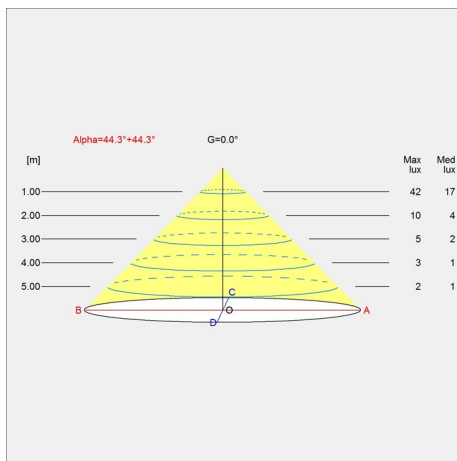

Design

Louis Poulsen A/S

Weight

Min: 0.837 kg Max: 1.534 kg

Dimensions

Ø 155, Ø 220

Finish

White opal glass

Light distribution diagrams

Cartesian