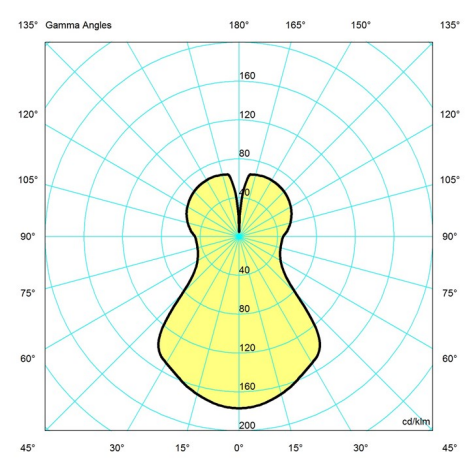

Design

Louis Poulsen A/S

Weight

Min: 0.837 kg Max: 1.534 kg

Dimensions

Ø 155, Ø 220

Finish

White opal glass

Light distribution diagrams

Cartesian

Isolux

Polar

Spare parts & accessories

Toldbod 155/220 Glass Pendant

Product	Variant number
Canopy White 2-part tophat ©	5749329034
Toldbod Pendant 155 glass	5741085907
Toldbod Pendant 22 glass	5741085910
Toldbod Pendant 155, suspension kit V2	5741094134
Toldbod Pendant 220, suspension kit V2	5741094147