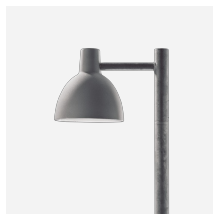

TOLDBOD 155/220 GLASS PENDANT

The fixture emits glare-free light directed primarily downwards. The opal glass provides a comfortable and uniform illumination of the area around the fixture.

Greek Restaurant Spyro's

Mounting

Suspension type: Cable 2x0,75mm². Canopy: Yes. Cable length: 3m.

Finish

White opal glass.

Materials

Suspension: Brushed stainless steel. Shade: Mouth-blown white opal glass.

Sizes and weights

Width x Height x Length (mm) | 155 x 260 x 155 Max 0.8 kg | 220 x 275 x 220 Max 1.5 kg

Class

Ingress protection IP20. Electric shock protection II w/o ground.

Specification notes

60W QT only available for Ø220.

Light source

1x25WW G9

Related products

Toldbod Pendant

Toldbod 290 Wall

Toldbod 155 Wall

Toldbod 155 Bollard

Toldbod 290 Post

Toldbod 290 LED Upgrade Kit

Toldbod 220 Wall

Product variants

Dimension	Light source
Ø 155	1x25WW G9
Ø 220	