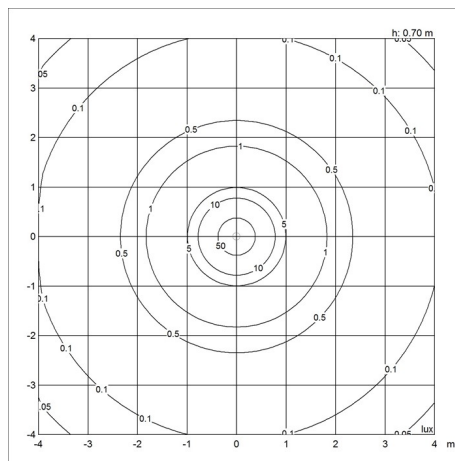

Design

Louis Poulsen A/S

Weight

Min: 0.837 kg Max: 1.534 kg

Dimensions

Ø 155, Ø 220

Finish

White opal glass

Light distribution diagrams

Isolux

Spare parts & accessories