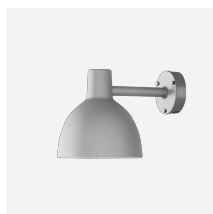

TOLDBOD 155/220 GLASS PENDANT

The fixture emits glare-free light directed primarily downwards. The opal glass provides a comfortable and uniform illumination of the area around the fixture.

Greek Restaurant Spyro's

Mounting

Suspension type: Cable 2x0,75mm². Canopy: Yes. Cable length: 3m.

Finish

White opal glass.

Materials

Suspension: Brushed stainless steel. Shade: Mouth-blown white opal glass.

Sizes and weights

Width x Height x Length (mm) | 155 x 260 x 155 Max 0.8 kg | 220 x 275 x 220 Max 1.5 kg

Class

Ingress protection IP20. Electric shock protection II w/o ground.

Specification notes

60W QT only available for Ø220.

Light source

1x25WW G9

Related products

Toldbod Pendant

Toldbod 290 Wall

Toldbod 155 Wall

Toldbod 155 Bollard

Toldbod 290 Post

Toldbod 290 LED Upgrade Kit

Toldbod 220 Wall

Product variants

Dimension	Light source
Ø 155	1x25WW G9
Ø 220	