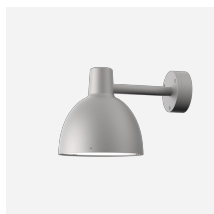

TOLDBOD 155/220 GLASS PENDANT

The fixture emits glare-free light directed primarily downwards. The opal glass provides a comfortable and uniform illumination of the area around the fixture.

Greek Restaurant Spyro's

Mounting

Suspension type: Cable 2x0,75mm². Canopy: Yes. Cable length: 3m.

Finish

White opal glass.

Materials

Suspension: Brushed stainless steel. Shade: Mouth-blown white opal glass.

Sizes and weights

Width x Height x Length (mm) | 155 x 260 x 155 Max 0.8 kg | 220 x 275 x 220 Max 1.5 kg

Toldbod 290 Wall

Toldbod 155 Wall

Toldbod 155 Bollard

Toldbod 290 Post

Toldbod 290 LED Upgrade Kit

Toldbod 220 Wall

Product variants

Dimension	Light source
Ø 155	1x25WW G9
Ø 220	

Design

Louis Poulsen A/S

Weight

Min: 0.837 kg Max: 1.534 kg

Dimensions

Ø 155, Ø 220

Finish

White opal glass