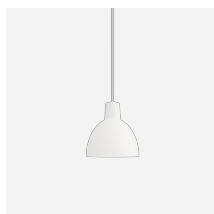

Related products

Toldbod Pendant