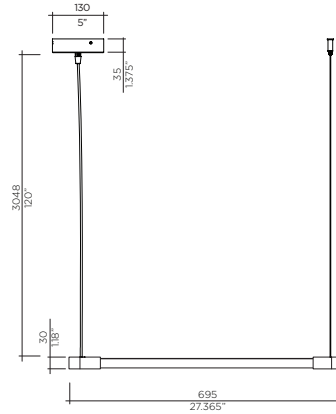

Thin LED Suspension
 Model Size 1235
 Ref. # SM.07.951___L
 Bulb 1 x 16W LED
 3000K, 1280Lm
 0-10V and ELV Dimming

Thin LED Suspension
 Model Size 695
 Ref. # XBM.07.951___L
 Bulb 1 x 8W LED
 3000K, 640Lm
 0-10V and ELV Dimming

Thin LED Suspension
 Model Size 965
 Ref. # BM.07.951___L
 Bulb 1 x 12W LED
 3000K, 960Lm
 0-10V and ELV Dimming

VERTICAL CONFIGURATION

Thin LED Suspension
 Model Size 695
 Ref. # XBM.07.950___L
 Bulb 1 x 8W LED
 3000K, 640Lm
 0-10V and ELV Dimming

Thin LED Suspension
 Model Size 965
 Ref. # BM.07.950___L
 Bulb 1 x 12W LED
 3000K, 960Lm
 0-10V and ELV Dimming

Thin LED Suspension
 Model Size 1235
 Ref. # SM.07.950___L
 Bulb 1 x 16W LED
 3000K, 1280Lm
 0-10V and ELV Dimming