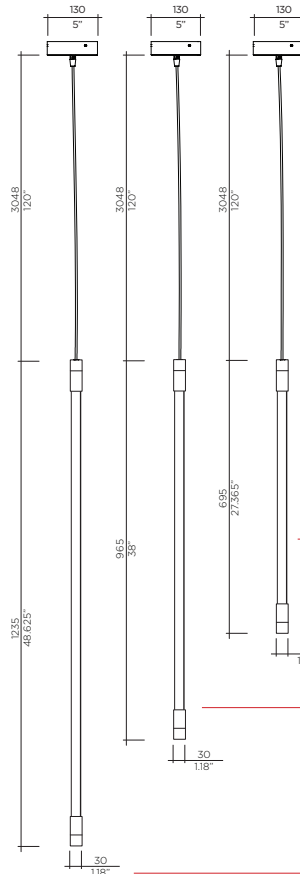

Thin LED Suspension
 Model Size 1235
 Ref. # SM.07.951___L
 Bulb 1 x 16W LED
 3000K, 1280Lm
 0-10V and ELV Dimming

Thin LED Suspension
 Model Size 695
 Ref. # XBM.07.951___L
 Bulb 1 x 8W LED
 3000K, 640Lm
 0-10V and ELV Dimming

Thin LED Suspension
 Model Size 965
 Ref. # BM.07.951___L
 Bulb 1 x 12W LED
 3000K, 960Lm
 0-10V and ELV Dimming

VERTICAL CONFIGURATION

Thin LED Suspension
 Model Size 695
 Ref. # XBM.07.950___L
 Bulb 1 x 8W LED
 3000K, 640Lm
 0-10V and ELV Dimming

Thin LED Suspension
 Model Size 965
 Ref. # BM.07.950___L
 Bulb 1 x 12W LED
 3000K, 960Lm
 0-10V and ELV Dimming

Thin LED Suspension
 Model Size 1235
 Ref. # SM.07.950___L
 Bulb 1 x 16W LED
 3000K, 1280Lm
 0-10V and ELV Dimming

AVAILABLE FINISHES

	SM	BM	XBM	
Lbs	1	0.75	0.5	
Kg	0.5	0.4	0.3	