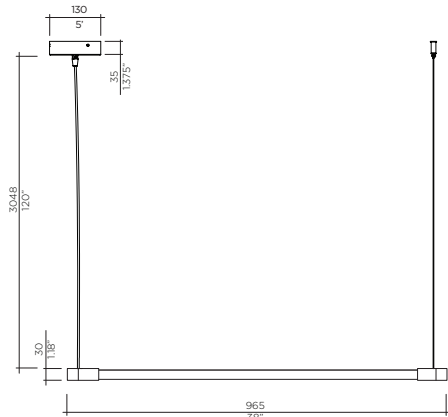

Thin LED Suspension
 Model Size 1235
 Ref. # SM.07.951___L
 Bulb 1 x 16W LED
 3000K, 1280Lm
 0-10V and ELV Dimming

Thin LED Suspension
 Model Size 695
 Ref. # XBM.07.951___L
 Bulb 1 x 8W LED
 3000K, 640Lm
 0-10V and ELV Dimming

Thin LED Suspension
 Model Size 965
 Ref. # BM.07.951___L
 Bulb 1 x 12W LED
 3000K, 960Lm
 0-10V and ELV Dimming

VERTICAL CONFIGURATION

Thin LED Suspension
 Model Size 695
 Ref. # XBM.07.950___L
 Bulb 1 x 8W LED
 3000K, 640Lm
 0-10V and ELV Dimming

Thin LED Suspension
 Model Size 965
 Ref. # BM.07.950___L
 Bulb 1 x 12W LED
 3000K, 960Lm
 0-10V and ELV Dimming

Thin LED Suspension
 Model Size 1235
 Ref. # SM.07.950___L
 Bulb 1 x 16W LED
 3000K, 1280Lm
 0-10V and ELV Dimming