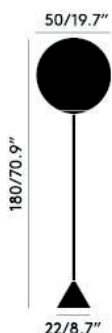

# GLOBE CONE SLIM FLOOR LED

In our perpetual quest for the purest forms, Globe stands out as the most minimal of the lot. A spherical orb shade, highly mirrored and perfectly reflective during the day, Globe reveals a multiplicity of internal reflections when switched on. The archetypal silhouette allows for use in any settings.

<b>Year of Design</b>	2019
<b>Product Weight</b>	7.00kg
<b>Finishing Process</b>	Semi-Metallised, Powder Coated
<b>Power Method</b>	Mains
<b>Cable Spec</b>	H03VVH2-F 2 x 0,75 mm <sup>2</sup>
<b>Cable Type/Length</b>	Black Fabric, 250cm
<b>Light Source</b>	6W LED
<b>Max Wattage</b>	9W
<b>Lumens</b>	800
<b>CRI</b>	90
<b>Colour Temperature</b>	3000K
<b>Dimmability</b>	Non-Dimmable
<b>Voltage</b>	220-240V
<b>Environment</b>	Indoor
<b>Spares</b>	LEDRING01Y, LEDDRIVER01EU
<b>Certification</b>	Certified for NZ/AUS