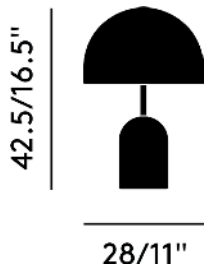

Taking its name from a classic dome shape, Bell is an exercise in reductionism. The hyper-polished surface allows Bell to take on the tone and characteristics of its surroundings while a concealed diŹuser produces its soft lighting.

Year of Design	2012
Year of Re-Design	2022
Product Weight	2.80kg
Finishing Process	PVD
Power Method	Mains
Cable Spec	SPT-2, 2x18AWG, 300 V
Cable Type/Length	Black Fabric, 250cm
Light Source	2 x 6W LED
Max Wattage	15W
Lumens	800
CRI	>90
Colour Temperature	3000K
Dimmability	Inline Dimmable
Voltage	100-240V
Environment	Indoor
Spares	LEDRING02A, LEDTC01UN
Certification/Electrical Class	T20, Certiyed for NZ/AUS

BLACK	
Code	BET11BL-TUN01M1
Shade/Base Code	BET11BL
Shade Material	Steel
Shade Colour/Finish	Black, Gloss
Fitting Code	LEDTC01UN
Base Material	Steel
Base Colour/Finish	Black, Gloss
Service Offer	New

SILVER	
Code	BET11SS-TUN01M1
Shade/Base Code	BET11SS
Shade Material	Stainless Steel
Shade Colour/Finish	Silver, Polished
Fitting Code	LEDTC01UN
Base Material	Stainless Steel
Base Colour/Finish	Silver, Polished
Service Offer	New