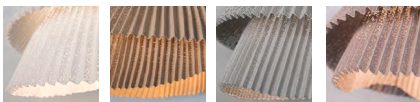

a

emotional light

tati collection

ref. TA04G

MATERIALS & COMPONENTS | MATERIALES & COMPONENTES

LAMP SHADE | TULIPA

Painted stainless steel | One color to choose
Acero inoxidable pintado | Un color a elegir

BL

BE

G

T

CUSTOM
COLOR

Steel gloss nickel-plated and stainless steel
Acero níquel-satinado y acero inoxidable

CANOPY AND CABLE

FLORÓN Y CABLE

Steel gloss nickel-plated and stainless steel
Acero níquel-satinado y acero inoxidable

Transparent or black cable
Cable transparente o negro

Standard: 150cm | 59,1in
Length/largo customizable
120V: 200cm | 78,7in

RECOMMENDED BULBS

BOMBILLAS RECOMENDADAS

230V - 50Hz

- E27 LED Vintage - Max. 4x12 W
- E27 LED Standard - Max. 4x12 W