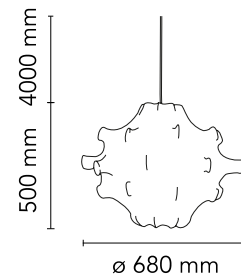

Are you a professional and your project needs consulting and support?

[BOOK AN APPOINTMENT](#)

Main specifications

EAN	8059607023488
Mounting	Suspension
Environments	Indoor dry location
Light Source Type	Bulb
Lamp category	Halogen
Lamp holders	E27
Ilcos	HSGS
Number of heads	1
Power (W)	100

Physical

Colour	White
Cord length (mm)	2700
Net weight (kg)	2.1
Package height (mm)	520
Package width (mm)	715
Package length (mm)	715
Package volume (m3)	0.27
IP internal	20

Download

[Mounting instructions](#) PDF

Physical

Colour	White
Cord length (mm)	2700
Net weight (kg)	2.8
Package height (mm)	710
Package width (mm)	910
Package length (mm)	920
Package volume (m3)	0.59
IP internal	20

Download

[Mounting instructions](#)  PDF