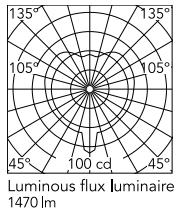

Physical

Colour	White
Cord length (mm)	2700
Net weight (kg)	2.1
Package height (mm)	520
Package width (mm)	715
Package length (mm)	715
Package volume (m3)	0.27
IP internal	20

Download

[Mounting instructions](#) PDF

Physical

Colour	White
Cord length (mm)	2700
Net weight (kg)	2.8
Package height (mm)	710
Package width (mm)	910
Package length (mm)	920
Package volume (m3)	0.59
IP internal	20

Download

[Mounting instructions](#)  PDF

[Spare Parts](#)  PDF

Photometric Files

[LDT / IES](#)  LDT

Technical Drawings

[2D](#)  ZIP

[3D](#)  ZIP

IK	IP
00	20

Schematic light drawing