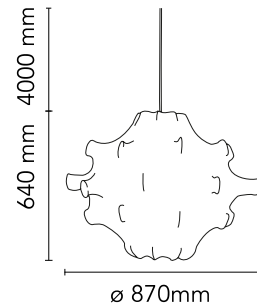

Physical

Colour	White
Cord length (mm)	2700
Net weight (kg)	2.1
Package height (mm)	520
Package width (mm)	715
Package length (mm)	715
Package volume (m3)	0.27
IP internal	20

Download

[Mounting instructions](#) PDF

Are you a professional and your project needs consulting and support?

[BOOK AN APPOINTMENT](#)

Main specifications

EAN	8059607023518
Mounting	Suspension
Environments	Indoor dry location
Light Source Type	Bulb
Lamp category	Halogen
Lamp holders	E27
Ilcos	HSGS
Number of heads	1
Power (W)	100

Physical

Colour	White
Cord length (mm)	2700
Net weight (kg)	2.8
Package height (mm)	710
Package width (mm)	910
Package length (mm)	920
Package volume (m3)	0.59
IP internal	20

Download

[Mounting instructions](#)  PDF