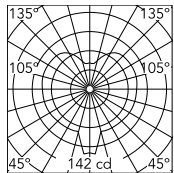

Schematic light drawing

Photometric

Lighting type	Total
Light distribution	Asymmetric

Electrical

Insulation class	I
Frequency (Hz)	50/60
Main voltage (Vac)	220-250
LED voltage Vf (Vdc)	null
Dimmable	Yes
Dimming interface	Remote Dimmable (Dimmer Not Included)
Batteries inside	No
Charging min time	No