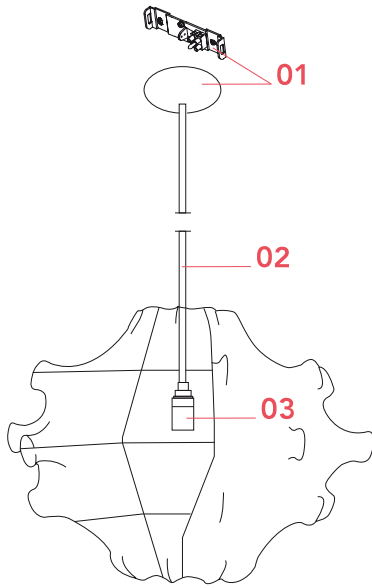

Spare Parts

01. White rose assembly

RA3690209

03. Electrical assembly set

RF9800200

DOWNLOAD