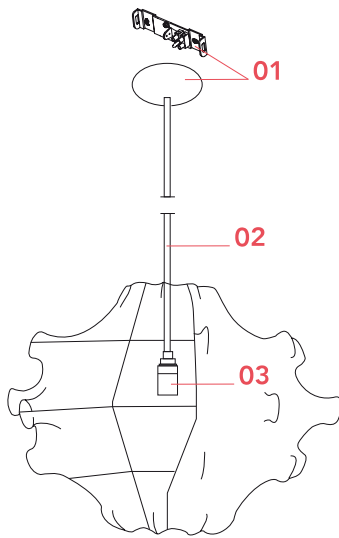

Spare Parts

01. White rose assembly

RA3690209

03. Electrical assembly set

RF9800200

DOWNLOAD