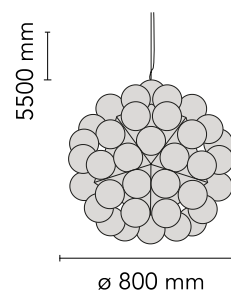

LED retrofit - 60 x 28W

Suspension lamp providing direct and reflected lighting. Structure formed by 20 pressed, polished aluminum triangles. 60 clear Globolux lamps housed around the structure. Steel ceiling fitting and rose.

Are you a professional and your project needs consulting and support?

[BOOK AN APPOINTMENT](#)