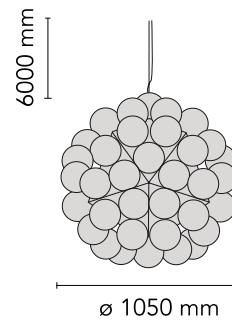

### Physical

Colour	Polished Aluminium
Cord length (mm)	6000
Net weight (kg)	40.3
Package volume (m3)	1.44
IP internal	20