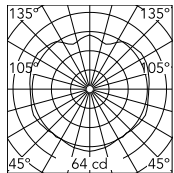

Schematic light drawing

Luminous flux luminaire
26400 lm

Photometric

Lighting type	Total
Light distribution	Asymmetric

Electrical

Insulation class	I
Frequency (Hz)	50/60
Main voltage (Vac)	220-250
LED voltage Vf (Vdc)	null
Dimmable	Yes
Dimming interface	Remote Dimmable (Dimmer Not Included)
Batteries inside	No
Charging min time	No