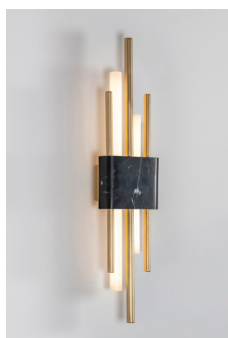

BLACK
MARQUINA