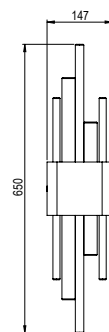

TANTO DOUBLE WALL LIGHT

The big sibling of our standard Tanto wall light. Symmetrical brass rods align with asymmetrical cylindrical opal lamps clamped together by a chunk of polished marble.

PRODUCT CODE

TNT0026 - Tanto Double Wall Light - GREEN
TNT0027 - Tanto Double Wall Light - WHITE
TNT0028 - Tanto Double Wall Light - BLACK

MATERIALS

Brass, Marble stone

FINISHES

Brushed brass lacquered as standard
Guatemalan green, Carrara white, Marquina black
Custom finishes available

DIMMING

Mains dimmable / TRIAC

LIGHT SOURCE

1 x 4.5W LED S14D lamp provided
1 x 7W LED S14D lamp provided
120/240V, 2700k

WEIGHT

5.5kg net, 6kg gross

WALL PLATE

Brushed brass wall box
4in J-box plate available

DESIGN NOTES

Impactful and dynamic.
Double the light, twice as
much marble, even more
brass.

BERTFRANK TAWL
SMALL / LARGE

874/2012

WALL BOX