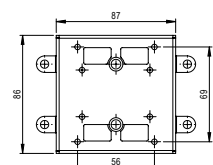

TANTO DOUBLE WALL LIGHT

The big sibling of our standard Tanto wall light. Symmetrical brass rods align with asymmetrical cylindrical opal lamps clamped together by a chunk of polished marble.

PRODUCT CODE

TNT0026 - Tanto Double Wall Light - GREEN
TNT0027 - Tanto Double Wall Light - WHITE
TNT0028 - Tanto Double Wall Light - BLACK

MATERIALS

Brass, Marble stone

FINISHES

Brushed brass lacquered as standard
Guatemalan green, Carrara white, Marquina black
Custom finishes available

DIMMING

Mains dimmable / TRIAC

LIGHT SOURCE

1 x 4.5W LED S14D lamp provided
1 x 7W LED S14D lamp provided
120/240V, 2700k

WEIGHT

5.5kg net, 6kg gross

WALL PLATE

Brushed brass wall box
4in J-box plate available

DESIGN NOTES

Impactful and dynamic.
Double the light, twice as
much marble, even more
brass.

BERTFRANK TAWL
SMALL / LARGE

874/2012

WALL BOX