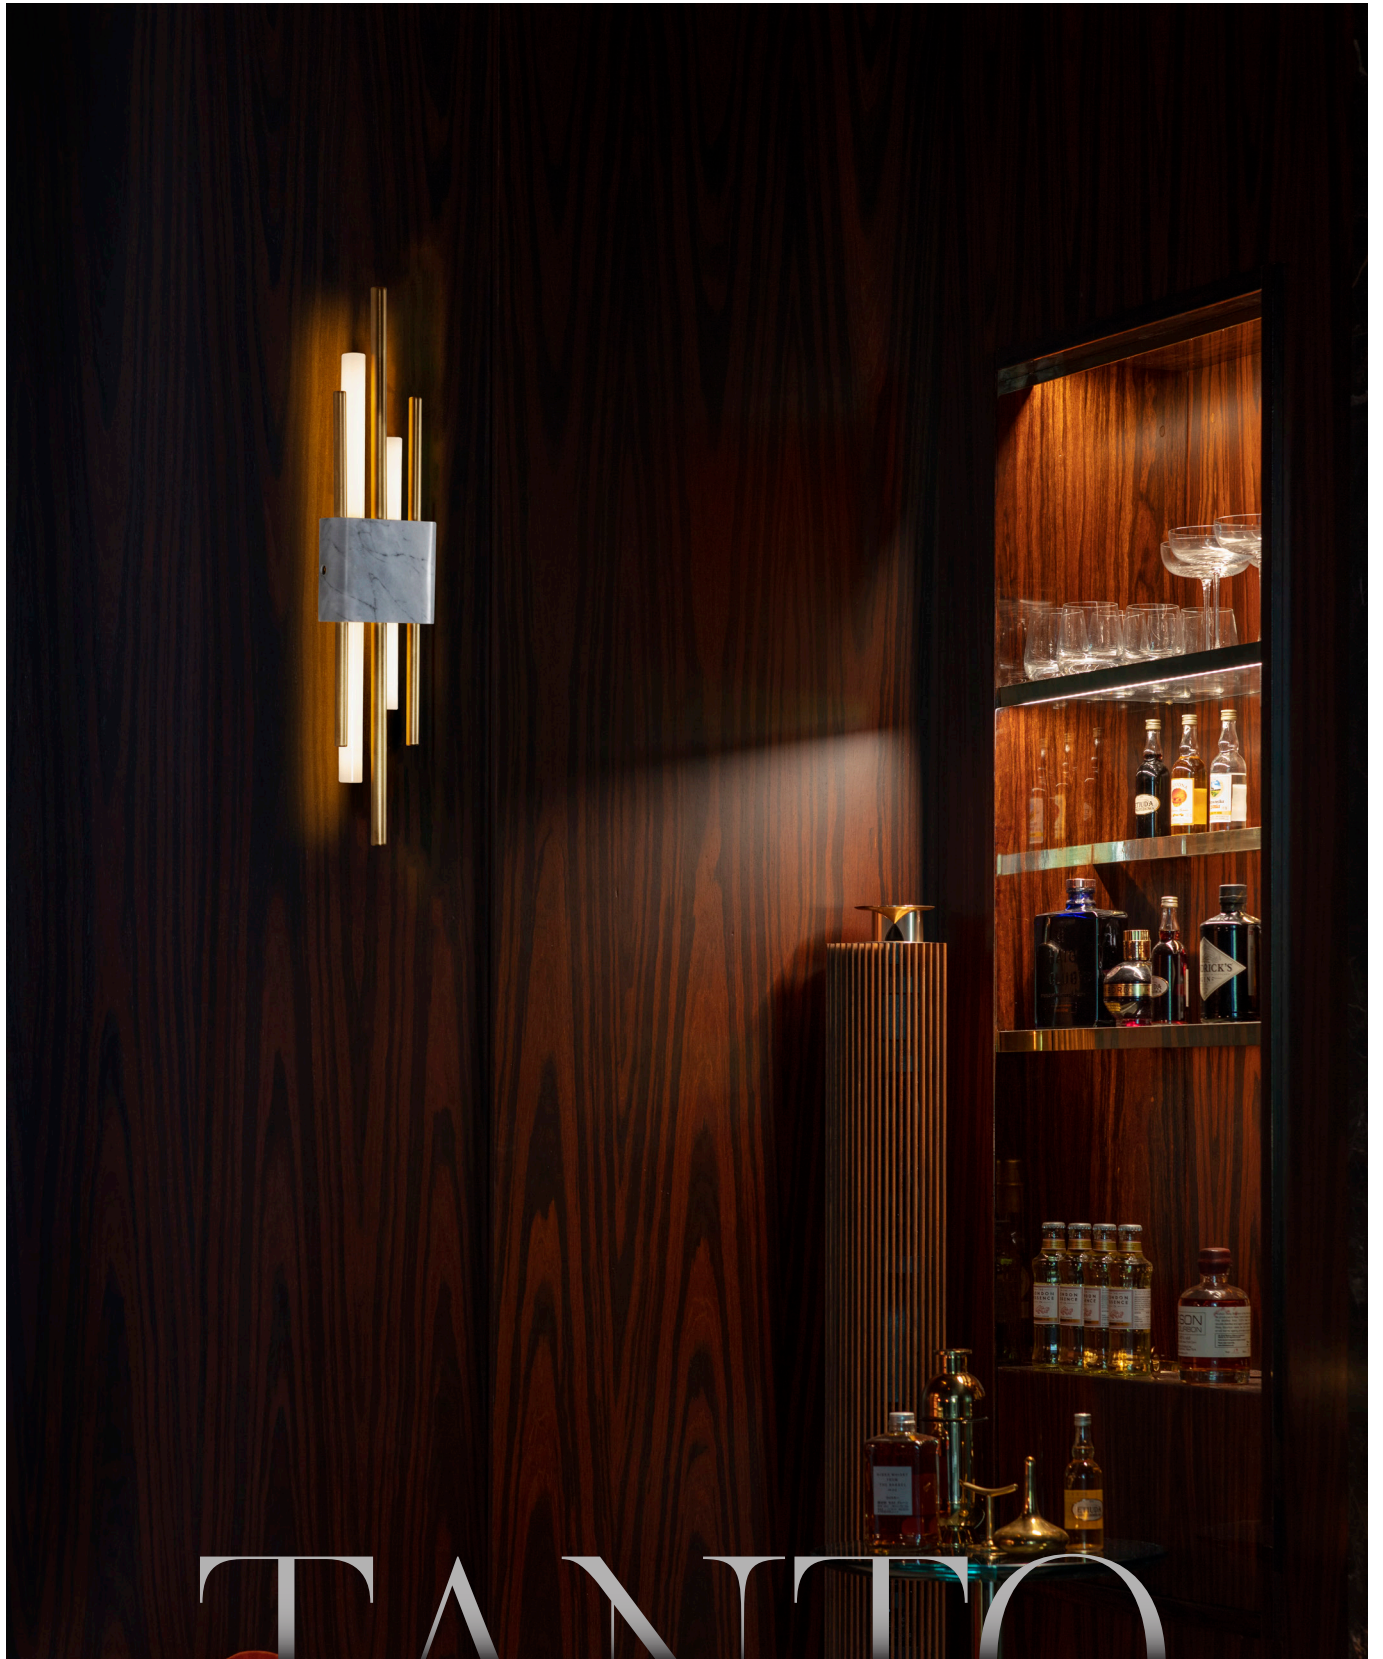

BERT | FRANK

TANTO

TANTO DOUBLE WALL LIGHT

The big sibling of our standard Tanto wall light. Symmetrical brass rods align with asymmetrical cylindrical opal lamps clamped together by a chunk of polished marble.

PRODUCT CODE

TNT0026 - Tanto Double Wall Light - GREEN
 TNT0027 - Tanto Double Wall Light - WHITE
 TNT0028 - Tanto Double Wall Light - BLACK

MATERIALS

Brass, Marble stone

FINISHES

Brushed brass lacquered as standard
 Guatemalan green, Carrara white, Marquina black
 Custom finishes available