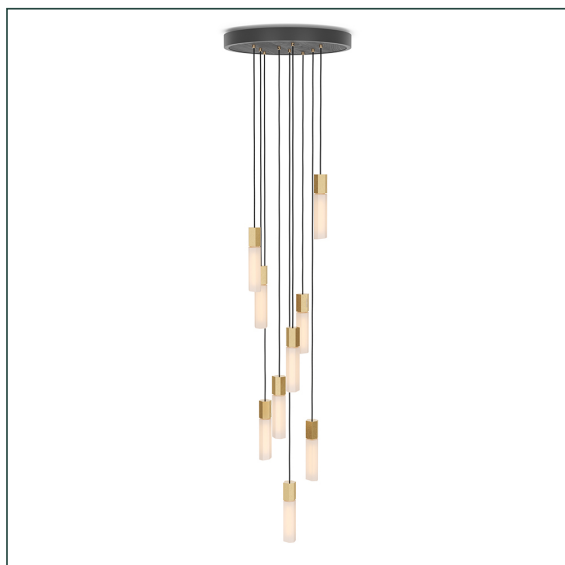

# BASALT NINE PENDANT BRASS

tala®

SKU: CP-BLK-LRG-BS-01-US  
CEILING CANOPY + PENDANT SET

The Basalt Nine Pendant by Tala is a designer lighting fixture that draws inspiration from the natural basalt rock formations at the Giant's Causeway in Northern Ireland. Dramatic and stylish, the dimmable LED bulbs and textured pendants offer a truly unique experience.

## PHYSICAL

Pendant:	L 2 2/8 x W 2 2/8 x H 3in
Ceiling rose:	L 20 x W 20 x H 2in
Cable length:	16' 4"
Materials:	Brass, powder coated steel, wood veneer
Finish:	Brass
Weight:	11751g
IP rating:	IP20
Base:	E26