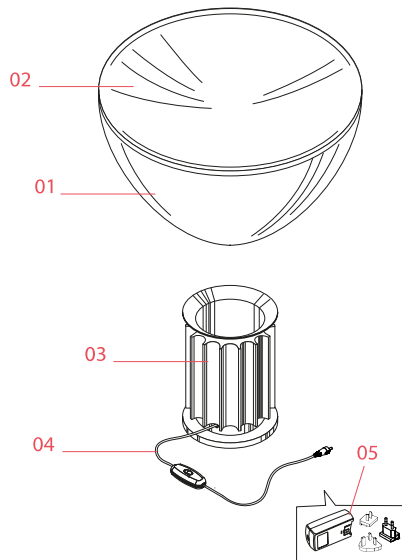

Spare Parts

01.	Taccia LED transparent diffuser & reflector (PMMA)	F6609000
02.	White reflector	RF00780
03.	Black base	F6608030
04.	Jack plug with cable and push dimmer	RF6608100
05.	Black plug assembly kit & 48V driver	RF3320400

DOWNLOAD