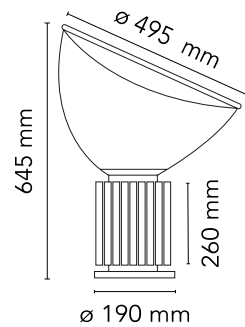

FLOS

■ F6602030 Black

Taccia

Designed by Achille and Pier Giacomo Castiglioni, 1962

28W - 2700K

Table lamp providing indirect and reflected light. Reflector in painted aluminium, gloss white on the outside and matt white on the inside. Directionable diffuser in transparent mouth-blown glass. Body in matt black. silver anodized or bronze anodized aluminium. Base in nickel-plated metal. Electric cable of useful length 220 cm, with dimmer switch for ON/OFF and adjustment of the light flow between 10-100%. Plug-in power supply with interchangeable plugs.

Are you a professional and your project needs consulting and support?

BOOK AN APPOINTMENT

Main specifications

EAN	8059607006689
Mounting	Table floor
Environments	Indoor dry location
Light Source Type	LED
LED type	LED array
Power (W)	28

Physical

Colour	Black
Cord length (mm)	2200
Net weight (kg)	10.74
Package volume (m3)	0.18
IP internal	20

Download

Mounting instructions	↓ PDF
Mounting instructions	↓ PDF
Spare Parts	↓ PDF

IP
20

Ecodesign and Energy Labelling

This product contains a light source of energy efficiency class D

Replaceable (LED only) light source by a professional

Replaceable control gear by an end-user