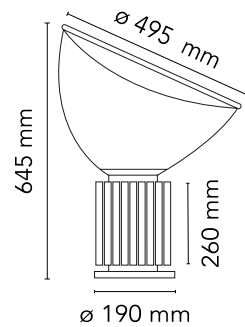

FLOS

■ F6607030 Black

Taccia (PMMA)

Designed by Achille and Pier Giacomo Castiglioni, 1962

28W - 2700K

Table lamp providing indirect and reflected light. Reflector in painted aluminium, gloss white on the outside and matt white on the inside. Directionable diffuser in transparent PMMA. Body in matt black or naturally anodized extruded aluminium. Base in nickel-plated metal. Electric cable of useful length 220 cm, with dimmer switch for ON/OFF and adjustment of the light flow between 10-100%. Plug-in power supply with interchangeable plugs.

Are you a professional and your project needs consulting and support?

BOOK AN APPOINTMENT

Main specifications

EAN	8059607006818
Mounting	Table floor
Environments	Indoor dry location
Light Source Type	LED
LED type	LED array
Power (W)	28

Physical

Colour	Black
Cord length (mm)	2200
Net weight (kg)	7.6
Package volume (m3)	0.18
IP internal	20

Download

Mounting instructions	↓ PDF
Mounting instructions	↓ PDF
Spare Parts	↓ PDF

IP
20

Ecodesign and Energy Labelling

Physical

Colour	Black
Cord length (mm)	2200
Net weight (kg)	10.74
Package volume (m3)	0.18
IP internal	20

Download

Mounting instructions	↓ PDF
Mounting instructions	↓ PDF
Spare Parts	↓ PDF

IP
20

Ecodesign and Energy Labelling