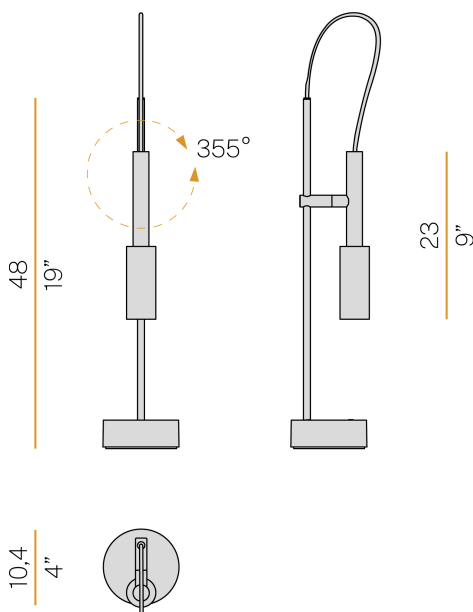

PANZERI

Tubino

220-240V AC ON-OFF
C07306.001.0501

● mat black

Data sheet

CODE	C07306.001.0501
SYSTEM POWER CONSUMPTION	6,5W
EFFICACY	56.5lm/W
LIGHT SOURCE	LED
LIGHT SOURCE LIFETIME	L70 (B50) 80.000h
COLOUR TEMPERATURE	2700K Ra>90
LIGHT DISTRIBUTION	adjustable
POWER SUPPLY	220-240V AC
FREQUENCY	50/60Hz
ELECTRICAL CONFIGURATION	ON-OFF
DRIVER	integrated included
NOMINAL LUMINOUS FLUX	475lm
LUMEN OUTPUT	339lm
EFFICIENCY	71.4%
WEIGHT	1,42 Kg
PROTECTION DEGREE	IP20
COLOUR TOLLERANCES	SDCM 3
PACKING DIMENSIONS	10,5 x 60,0 x 15,0 cm

Table lighting fixture for interiors, with swivelling light beam.
Die-cast aluminium bearing base in polyacrylic paint.
Body in steel tube in white or mat black polyacrylic paint.
Turned brass joint in polyacrylic paint.
Turned aluminium structure in polyacrylic paint.
Turned aluminium swivelling head in polyacrylic paint.
Modelled polycarbonate diffuser with opaline finish.
Turned brass end cap in polyacrylic paint.
Equipped with connection cable between the head and the body in transparent PVC.
Equipped with a 1,4m (55,1") long power cable in transparent PVC with switch and plug.

Technical drawing

Polar diagram