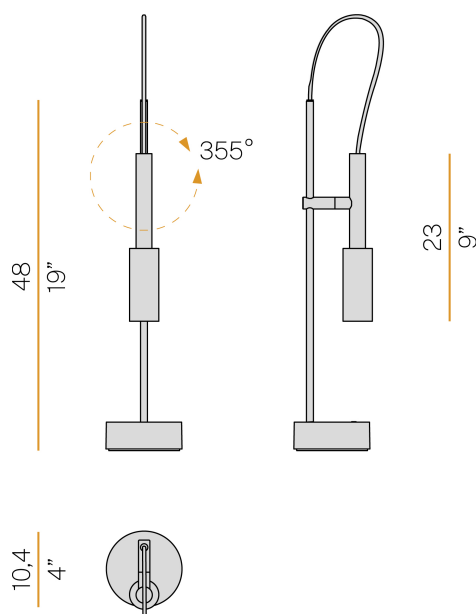

PANZERI

Tubino Plus

220-240V AC dimmable (Step DIM)

C07305.001.0509

 champagne

DIRECT
LIGHT

Data sheet

CODE	C07305.001.0509
SYSTEM POWER CONSUMPTION	6,5W
EFFICACY	56.5lm/W
LIGHT SOURCE	LED
LIGHT SOURCE LIFETIME	L70 (B50) 80.000h
COLOUR TEMPERATURE	2700K Ra>90
LIGHT DISTRIBUTION	adjustable
POWER SUPPLY	220-240V AC
FREQUENCY	50/60Hz
ELECTRICAL CONFIGURATION	dimmable (Step DIM)
DRIVER	integrated included
NOMINAL LUMINOUS FLUX	475lm
LUMEN OUTPUT	339lm
EFFICIENCY	71.4%
WEIGHT	1,42 Kg
PROTECTION DEGREE	IP20
COLOUR TOLLERANCES	SDCM 3
PACKING DIMENSIONS	10,5 x 60,0 x 15,0 cm

Table lighting fixture for interiors, with swivelling light beam.
Die-cast aluminium bearing base in polyacrylic paint.
Body in steel tube in champagne, bronze or titanium polyacrylic paint.
Turned brass joint in polyacrylic paint.
Turned aluminium structure in polyacrylic paint.
Turned aluminium swivelling head in polyacrylic paint.
Modelled polycarbonate diffuser with opaline finish.
Turned brass end cap in polyacrylic paint.
Push-button to adjust luminosity according to 5 levels of visual comfort.
Equipped with connection cable between the head and the body with fabric covering in champagne (champagne version), bordeaux (bronze version) or green colour (titanium version).
Equipped with a 2,2m (86,6") long power cable with jack connector and adapter plug.

Technical drawing

Polar diagram