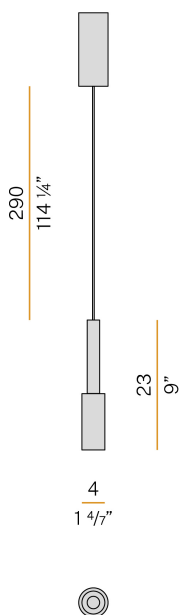

PANZERI

Tubino

220-240V AC ON-OFF
L07301.001.0501

● white

Data sheet

| | |
|--------------------------|-----------------------|
| CODE | L07301.001.0501 |
| SYSTEM POWER CONSUMPTION | 6,5W |
| EFFICACY | 56.5lm/W |
| LIGHT SOURCE | LED |
| LIGHT SOURCE LIFETIME | L70 (B50) 80.000h |
| COLOUR TEMPERATURE | 2700K Ra>90 |
| LIGHT DISTRIBUTION | diffused |
| POWER SUPPLY | 220-240V AC |
| FREQUENCY | 50/60Hz |
| ELECTRICAL CONFIGURATION | ON-OFF |
| DRIVER | integrated included |
| NOMINAL LUMINOUS FLUX | 475lm |
| LUMEN OUTPUT | 339lm |
| EFFICIENCY | 71.4% |
| WEIGHT | 0,51 Kg |
| PROTECTION DEGREE | IP20 |
| COLOUR TOLLERANCES | SDCM 3 |
| PACKING DIMENSIONS | 12,0 x 24,0 x 13,0 cm |

Suspension lighting fixture for interiors, with direct light emission. Turned aluminium structure in white, champagne, mat black, bronze or titanium polyacrylic paint. Turned aluminium head in polyacrylic paint. Modelled polycarbonate diffuser with opaline finish. Turned brass end cap in polyacrylic paint. 2,9m (114,2") long suspension and power cable in transparent PVC. Power canopy with pickled sheet metal ceiling bracket and extruded aluminium covering in white, champagne, mat black, bronze or titanium polyacrylic paint.

Technical drawing

Polar diagram