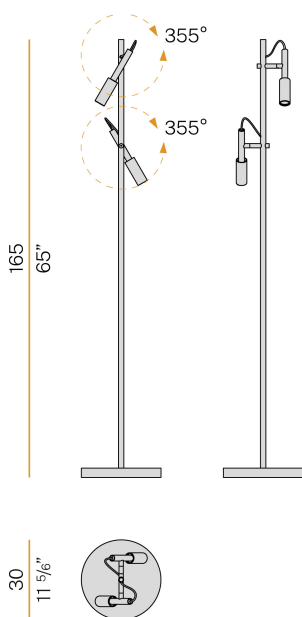

PANZERI

Tubino

220-240V AC ON-OFF
T07306.002.0501

● mat black

DIRECT
LIGHT

Data sheet

CODE	T07306.002.0501
SYSTEM POWER CONSUMPTION	13W
EFFICACY	52.15lm/W
LIGHT SOURCE	LED
LIGHT SOURCE LIFETIME	L70 (B50) 80.000h
COLOUR TEMPERATURE	2700K Ra>90
LIGHT DISTRIBUTION	adjustable
POWER SUPPLY	220-240V AC
FREQUENCY	50/60Hz
ELECTRICAL CONFIGURATION	ON-OFF
DRIVER	integrated included
NOMINAL LUMINOUS FLUX	950lm
LUMEN OUTPUT	678lm
EFFICIENCY	71.4%
WEIGHT	4,49 Kg
PROTECTION DEGREE	IP20
COLOUR TOLLERANCES	SDCM 3
PACKING DIMENSIONS	34,0 x 176,0 x 34,0 cm

Floor lighting fixture for interiors, with swivelling light beam. Turned pickled sheet metal bearing base in polyacrylic paint. Body in steel tube in white or mat black polyacrylic paint. Turned brass joints in polyacrylic paint. Turned aluminium structures in polyacrylic paint. Turned aluminium swivelling heads in polyacrylic paint. Modelled polycarbonate diffusers with opaline finish. Turned brass end caps in polyacrylic paint. Equipped with connection cable between the heads and the body in transparent PVC. Equipped with a 2,5m (98,4") long power cable in transparent PVC with switch and plug.

Technical drawing

Polar diagram