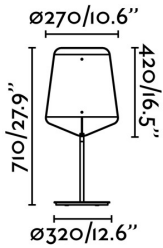

Mounting	Table
Voltage (V)	100V-240V
Hertz	50/60Hz
Class	II
IP	20
Power (W)	15
Light source	E27 LED
Number of lamp holders	1
Switch type	On/Off
Cable length	2000 mm
Structure material	Steel
Shade material	Cherry Wood
Structure finish	Matt Black
Shade finish	Cherry Wood

[Installation instructions](#)