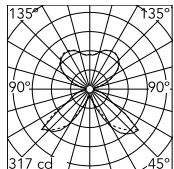

Physical

Colour	Black
Cord length (mm)	1700
Net weight (kg)	4.3
Package height (mm)	660
Package width (mm)	480
Package length (mm)	480
Package volume (m3)	0.15
IP internal	20

Download

[Mounting instructions](#) PDF

[Spare Parts](#) PDF

Photometric Files

[LDT / IES](#) LDT

Technical Drawings

[2D](#) ZIP

Schematic light drawing

Luminous flux Luminaire
2400 lm

Photometric