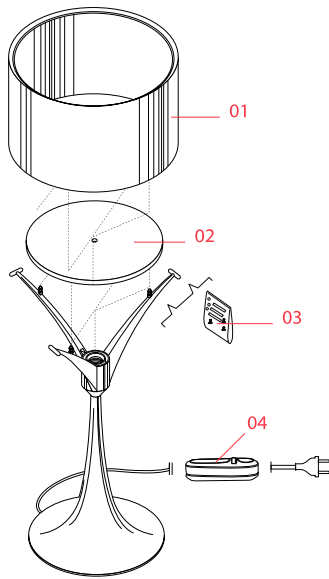

Spare Parts

01.	Spun Light T2 black diffuser	RF11715
02.	T2 anti-glare glass	RF11696
03.	Bag with diffuser supports and o-ring	RF6610100

DOWNLOAD