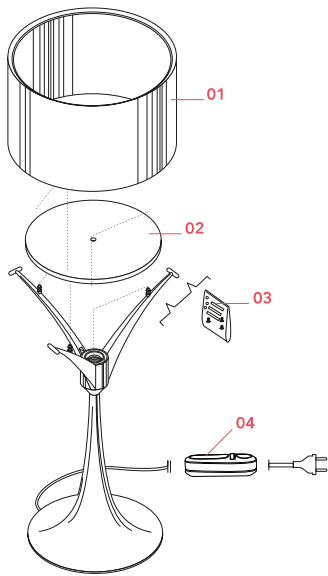

Spare Parts

01.	Spun Light T1 black diffusers	RF11710
02.	Spun Light Table 1 anti-glare glass	RF11695
03.	Bag with diffuser supports and o-ring	RF6610100

DOWNLOAD