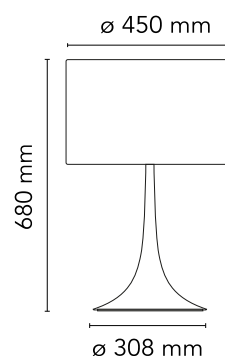

Halogen - 150W

Table/desk lamp providing diffused light. Spun metal frame and diffuser, die-cast aluminum diffuser support arms and lampholder support, painted in the colors indicated below. White, injection-molded polycarbonate diffuser supports. Sandblasted pressed glass upper diffuser screen. On the cable there is the electronic dimmer which allows the regulation of light brightness.

Are you a professional and your project needs consulting and support?

[BOOK AN APPOINTMENT](#)