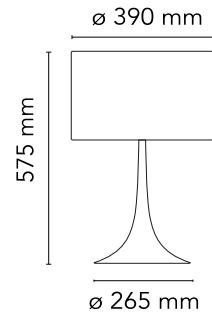

Halogen - 150W

Table/desk lamp providing diffused light. Spun metal frame and diffuser, die-cast aluminum diffuser support arms and lampholder support, painted in the colors indicated below. White, injection-molded polycarbonate diffuser supports. Sandblasted pressed glass upper diffuser screen. On the cable there is the electronic dimmer which allows the regulation of light brightness.

Are you a professional and your project needs consulting and support?

[BOOK AN APPOINTMENT](#)