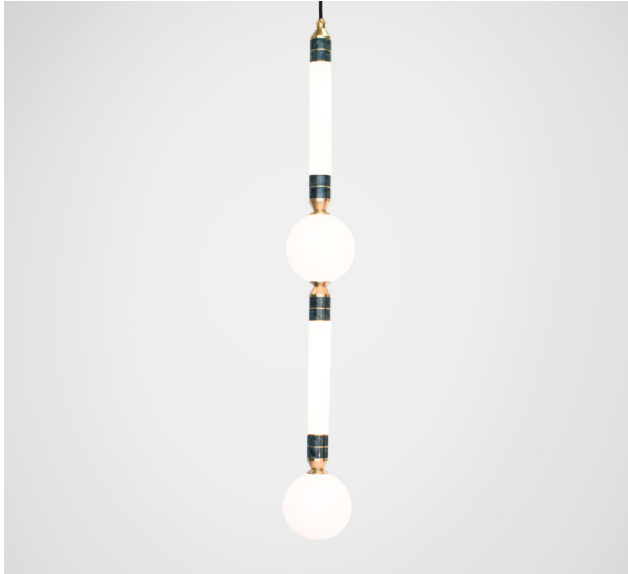

# MARC WOOD

The Greenstone collection takes inspiration from ornamental Indian architecture and draws upon traditional stone masonry techniques combined with state of the art manufacturing processes. The Rajasthan Greenstone is sourced from north east India, before being delicately shaped by London based stonemasons.

## Greenstone pendant - large

---

### Dimensions inch

W 4.7in x H 35.4in x D 4.7in

### Finishes - glass

Pearl white