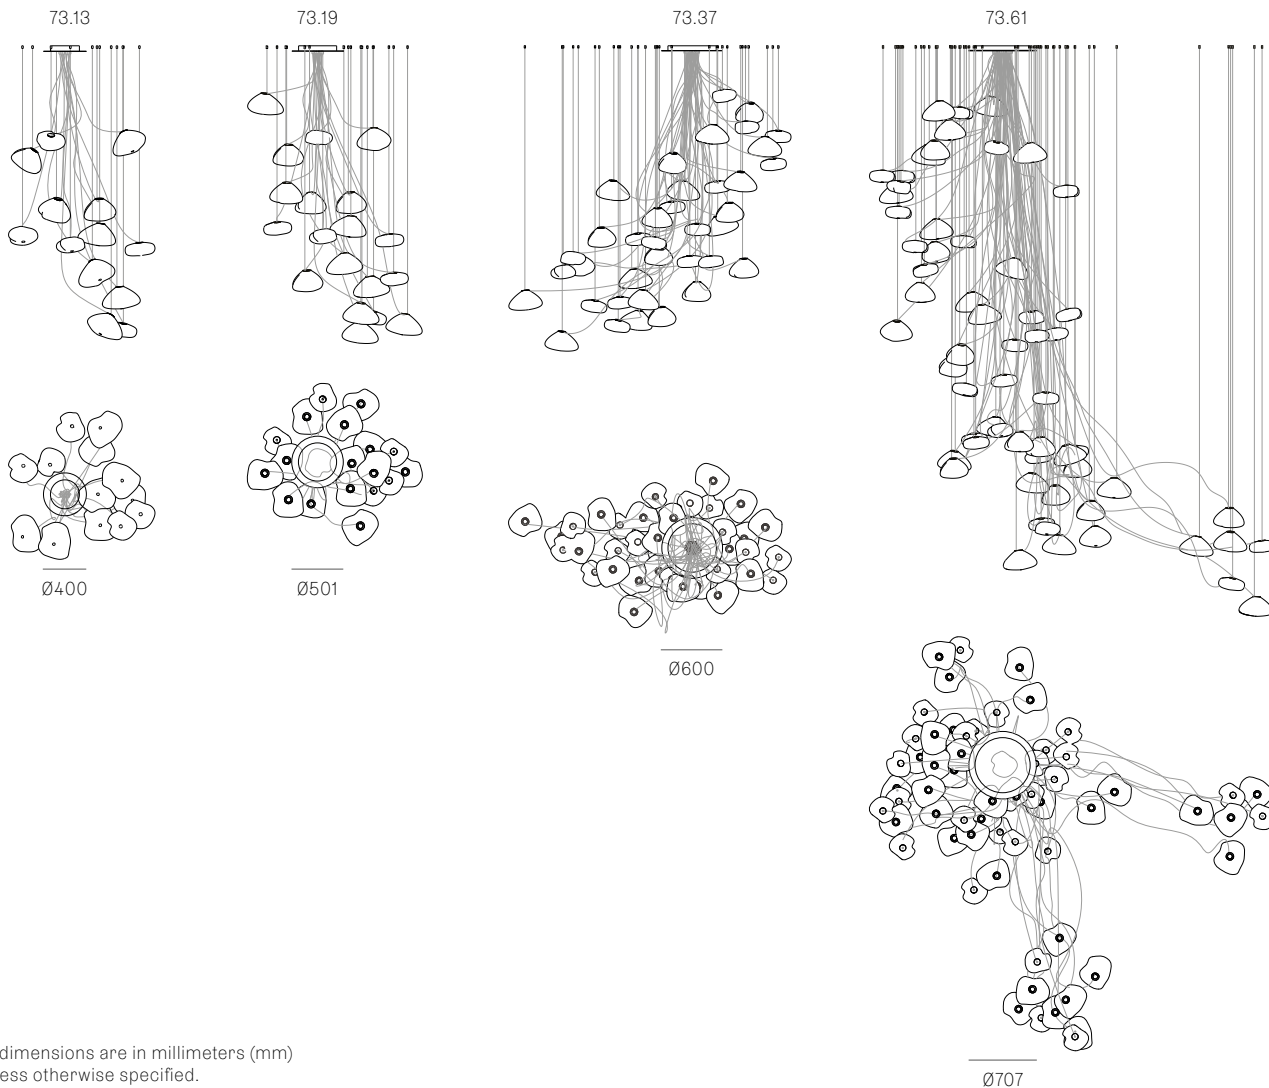

Image shown above 73.3 with round canopy

Series	73
Mounting	Ceiling mounted
Glass Colours	Clear, grey 1, grey 2, grey 3
Lamp	1W LED, 2700K, 100lm (2500K and 3000K options available) 10W Xenon, 2600K, 81lm
Sculptural Cable	3000mm standard / up to 30500mm maximum Adjustable length: 73.1 - 73.7 Non-adjustable length: 73.13 - 73.61
Cable Finishes	Black or nickel
Canopy Finishes	73.1 - 73.7: white, black or brushed nickel canopy 73.13 - 73.61: white canopy
Materials	Blown glass, braided metal cable, electrical components, steel canopy
Power Supply	Integral Remote mounted for 73.1m Bocci recommends remote mounting power supplies for ease of long-term maintenance.
Environment	Indoor, dry location. IP30
Note	Pendant anchor kit included. Every single Bocci product is handmade. Each one is variously blown, poured, carved, polished, packed and dispatched directly by us. As such, no two products are identical; they are individual, irregular expressions of our research.
Patent #	US D762,323 S EU 002633230-0001 - 0003

Certifications

Weight (kg)

Round

73.1	2.7
73.3	8
73.7	21
73.13	50.2
73.19	60.8
73.37	112
73.61	182

Best practices for wiring multiple single pendant fixtures with remote mounted power supplies:

- Multiple single pendant fixtures should be wired in parallel, DO NOT wire in series.
- Bocci recommends a home run line for each fixture location to avoid significant voltage drop.
- Calculations for distance to the power supply, or required wire gauge in order to avoid voltage drop, are the responsibility of the installing party.

ADJUSTABLE LENGTH

up to 3000
standard
up to 30500
custom

NON-ADJUSTABLE LENGTH

up to 3000
standard
up to 30500
custom

All dimensions are in millimeters (mm)
unless otherwise specified.