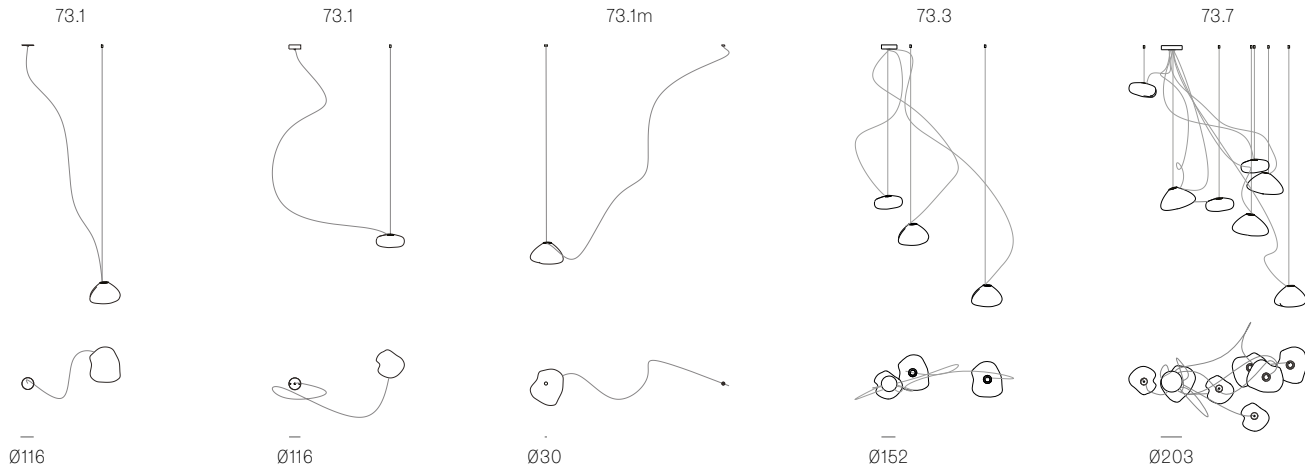

Image shown above 73.3 with round canopy

Series	73
Mounting	Ceiling mounted
Glass Colours	Clear, grey 1, grey 2, grey 3
Lamp	1W LED, 2700K, 100lm (2500K and 3000K options available) 10W Xenon, 2600K, 81lm
Sculptural Cable	3000mm standard / up to 30500mm maximum Adjustable length: 73.1 - 73.7 Non-adjustable length: 73.13 - 73.61
Cable Finishes	Black or nickel
Canopy Finishes	73.1 - 73.7: white, black or brushed nickel canopy 73.13 - 73.61: white canopy
Materials	Blown glass, braided metal cable, electrical components, steel canopy
Power Supply	Integral Remote mounted for 73.1m Bocci recommends remote mounting power supplies for ease of long-term maintenance.
Environment	Indoor, dry location. IP30
Note	Pendant anchor kit included. Every single Bocci product is handmade. Each one is variously blown, poured, carved, polished, packed and dispatched directly by us. As such, no two products are identical; they are individual, irregular expressions of our research.
Patent #	US D762,323 S EU 002633230-0001 - 0003

Certifications

Weight (kg)

Round

73.1	2.7
73.3	8
73.7	21
73.13	50.2
73.19	60.8
73.37	112
73.61	182

Best practices for wiring multiple single pendant fixtures with remote mounted power supplies:

- Multiple single pendant fixtures should be wired in parallel, DO NOT wire in series.
- Bocci recommends a home run line for each fixture location to avoid significant voltage drop.
- Calculations for distance to the power supply, or required wire gauge in order to avoid voltage drop, are the responsibility of the installing party.

ADJUSTABLE LENGTH

up to 3000
standard
up to 30500
custom

NON-ADJUSTABLE LENGTH

up to 3000
standard
up to 30500
custom

All dimensions are in millimeters (mm)
unless otherwise specified.