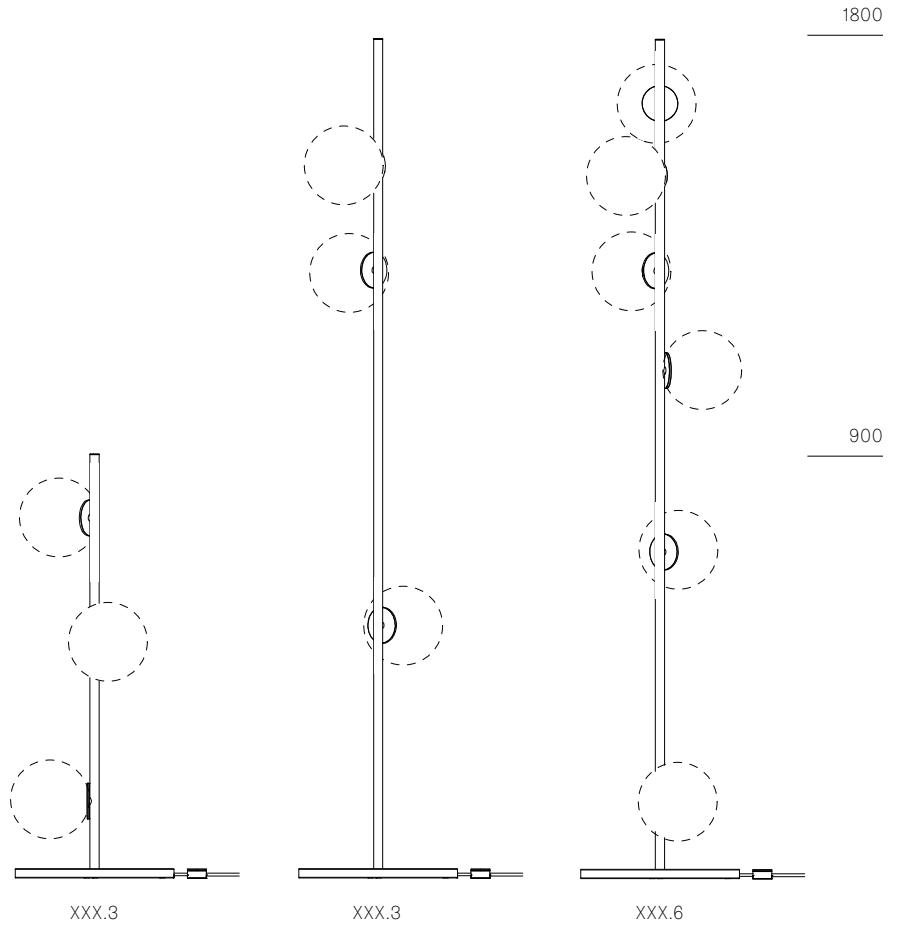

Image shown above 28.6 Floor

Series 28, 38V, 57, 73, 84, 84V, 118

Glass Colours 28: Clear, colour pendants
38V: Clear
57: Grey, white, light mirror, dark mirror
73: Clear, grey 1, grey 2, grey 3
84: Clear/copper
84V: Clear/copper
118: White

28

± Ø165

38V

Ø190 - 215

57

100 - 150

73

± 230 - 380

± 120 - 150

84

± Ø100 - 120

± 110 - 120

84V

Ø125 - 140

± 90

118

± Ø140 - 160

PLUG TYPES

Type A

Type C

Type G

Type I

All dimensions are in millimeters (mm) unless otherwise specified.