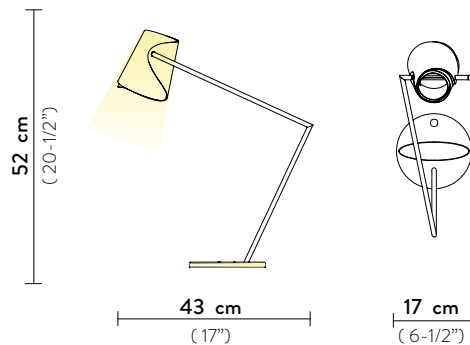

OVERLAY TABLE

Light Source: 4W - 24V Vdc - 500 Lumen - 2.700 Kelvin - CRI >90, Integrated LED + 1 X 1,5W Integrated LED

Dimmable: not dimmable

Materials: Brass, Lentiflex® with cold foil, Lentiflex®

With: LED courtesy light base

Weight: net 1,45 Kg - gross 6 Kg

Packaging: 53 x 22 x h. 54 cm

FINISH	PRODUCT CODE	EAN CODE	DETAILS
 GOLD/BRASS	OVET000CPP000BPNMTEU	8024727100739	MEISTERSTÜCK LEGRAND BALLPOINT PEN GOLD-COATED 

OVERLAY TABLE

Weight: net 3,2 lbs - gross 13,23 lbs

Packaging: 20,87 x 8,66 x h. 21,26 in

FINISH	PRODUCT CODE	EAN CODE	DETAILS
 GOLD/BRASS	OVET000CPP000BPNMTUS	8024727102283	MEISTERSTÜCK LEGRAND BALLPOINT PEN GOLD-COATED 