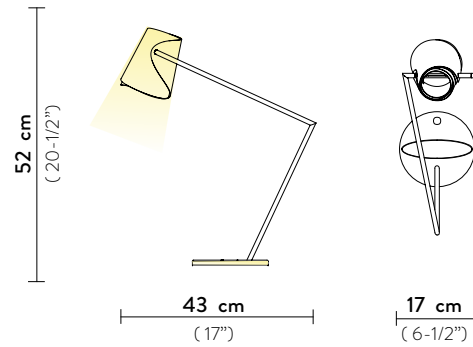

Weight: net 1,45 Kg - gross 6 Kg

Packaging: 53 x 22 x h. 54 cm

FINISH	PRODUCT CODE	EAN CODE	DETAILS
 GOLD/BRASS	OVET000CPP000BPNMTEU	8024727100739	MEISTERSTÜCK LEGRAND BALLPOINT PEN GOLD-COATED 

OVERLAY TABLE

Weight: net 3,2 lbs - gross 13,23 lbs

Packaging: 20,87 x 8,66 x h. 21,26 in

FINISH	PRODUCT CODE	EAN CODE	DETAILS
 GOLD/BRASS	OVET000CPP000BPNMTUS	8024727102283	MEISTERSTÜCK LEGRAND BALLPOINT PEN GOLD-COATED 