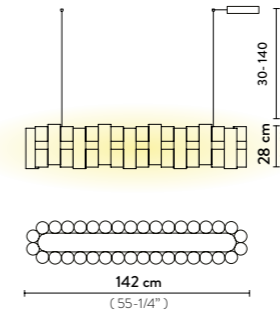

Weight: net 19,6 Kg - gross 58 Kg

Packaging: 114 x 114 x h. 64 cm

LA LOLLO SUSPENSION XL

Light Source: 130W - 110~240 Vac/24 Vdc - 15.000 Lumen - 2.700 Kelvin - CRI >90, Integrated LED

Dimmable: PWM, 0-10

Weight: net 4 Kg - gross 7,8 Kg

Packaging: 100 x 81 x h. 49 cm

LA LOLLO SUSPENSION **MEDIUM**

Light Source: 40W - 110~240 Vac/24 Vdc - 4.600 Lumen - 2.700 Kelvin - CRI >90, Integrated LED

Dimmable: PWM, 0-10

Materials: Lentiflex® / Lentiflex® with cold foil Opalflex®

Weight: net 2 Kg - gross 4,8 Kg

Packaging: 55 x 54 x h. 44 cm

LA LOLLO **LINEAR 140**

Light Source: 110W - 110~240 Vac/24 Vdc - 12.420 Lumen - 2.700 Kelvin - CRI >90, Integrated LED

Dimmable: PWM, 0-10

Materials: Lentiflex® / Lentiflex® with cold foil / Opalflex®

Weight: net 7 Kg - gross 12 Kg

Packaging: 156 x 43 x h. 45 cm

LA LOLLO **LINEAR 100**

Light Source: 70W - 110~240 Vac/24 Vdc - 7.820 Lumen - 2.700 Kelvin - CRI >90, Integrated LED