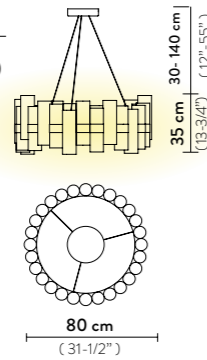

LA LOLLO SUSPENSION LARGE

Light Source: 80W - 110~240 Vac/24 Vdc - 9.000 Lumen - 2.700 Kelvin - CRI >90, Integrated LED

Dimmable: Triac Trailing Edge

Materials: Lentiflex® / Lentiflex® with cold foil Opalflex®

Weight: net 8,82 lbs - gross 17,2 lbs

Packaging: 39,37 x 31,89 x h. 19,29 in