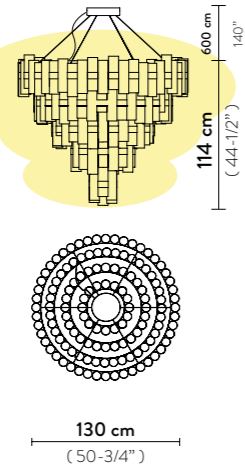

LA LOLLONA 5

Light Source: 390W - 100~240 Vac/24 Vdc - 44.555 Lumen - 2.700 Kelvin - CRI >90, Integrated LED

Dimmable: PWM, 0-10

Materials: Lentiflex® / Lentiflex® with cold foil Opalflex®

Weight: net 49,82 lbs - gross 141,1 lbs

Packaging: 56,3 x 56,3 x h. 25,2 in

LA LOLLONA 4

Light Source: 242W - 100~240 Vac/24 Vdc - 28.140 Lumen - 2.700 Kelvin - CRI >90, Integrated LED

Dimmable: PWM, 0-10

Materials: Lentiflex® / Lentiflex® with cold foil Opalflex®

Weight: net 43,21 lbs - gross 127,87 lbs

Packaging: 44,88 x 44,88 x h. 25,2 in