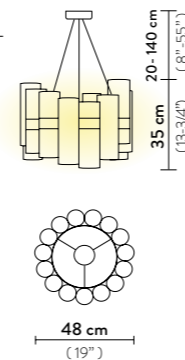

Materials: Lentiflex® / Lentiflex® with cold foil / Opalflex®

Weight: net 15,43 lbs - gross 29,76 lbs

Packaging: 39,37 x 31,89 x h. 19,29 in

FINISH	SIZE	PRODUCT CODE	EAN CODE	CANOPY DETAILS
 GOLD	5	LALS5XLGLD06T00NMTUS	8024727101620	Ø 12,2 - Ø 13,78 x h. 1,97 in 
	4	LALS4XLGLD06T00NMTUS	8024727101767	
	ACCESSORIES		DALI ACC00DAL0UNI000B0	
 GRADIENT	5	LALS5XLGRD06T00NMTUS	8024727101644	Ø 12,2 - Ø 13,78 x h. 1,97 in 
	4	LALS4XLGRD06T00NMTUS	8024727101880	
	ACCESSORIES		DALI ACC00DAL0UNI000B0	
 PEWTER	5	LALS5XLPWT06T00NMTUS	8024727101668	Ø 12,2 - Ø 13,78 x h. 1,97 in 
	4	LALS4XLPWT06T00NMTUS	8024727101781	
	ACCESSORIES		DALI ACC00DAL0UNI000B0	
 WHITE	5	LALS5XLWHT06T00NMTUS	8024727101606	Ø 12,2 - Ø 13,78 x h. 1,97 in 
	4	LALS4XLWHT06T00NMTUS	8024727101873	
	ACCESSORIES		DALI ACC00DAL0UNI000B0	

FINISH	PRODUCT CODE	EAN CODE	CANOPY DETAILS	
 GOLD	LALSXLGLD01T00NMTUS	8024727102009	Ø 13,39 - Ø 11,02 x h. 2,05 in 	
	ACCESSORIES			6M CABLE KIT
	DALI ACC00DAL0UNI000B0			CASAMBI ACC00CAI0220000A0
 GRADIENT	LALSXLGRD01T00NMTUS	8024727102023	Ø 13,39 - Ø 11,02 x h. 2,05 in 	
	ACCESSORIES			6M CABLE KIT
	DALI ACC00DAL0UNI000B0			CASAMBI ACC00CAI0220000A0
 PEWTER	LALSXL0PWT01T00NMTUS	8024727102047	Ø 13,39 - Ø 11,02 x h. 2,05 in 	
	ACCESSORIES			6M CABLE KIT
	DALI ACC00DAL0UNI000B0			CASAMBI ACC00CAI0220000A0
 WHITE	LALSXL0WHT01T00NMTUS	8024727102061	Ø 13,39 - Ø 11,02 x h. 2,05 in 	
	ACCESSORIES			6M CABLE KIT
	DALI ACC00DAL0UNI000B0			CASAMBI ACC00CAI0220000A0

Weight: net 8,82 lbs - gross 17,2 lbs

Packaging: 39,37 x 31,89 x h. 19,29 in

LA LOLLO SUSPENSION MEDIUM

Light Source: 40W - 110~130 Vac/24 Vdc - 4.600 Lumen - 2.700 Kelvin - CRI >90, Integrated LED

Dimmable: Triac Trailing Edge

Materials: Lentiflex® / Lentiflex® with cold foil Opalflex®

Weight: net 4,41 lbs - gross 10,58 lbs

Packaging: 21,65 x 21,26 x h. 17,32 in

LA LOLLO LINEAR 140

Light Source: 110W - 110~240 Vac/24 Vdc - 12.420 Lumen - 2.700 Kelvin - CRI >90, Integrated LED