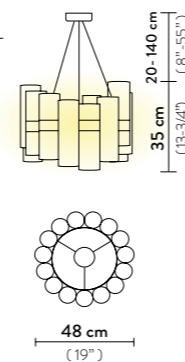

LA LOLLO SUSPENSION **MEDIUM**

Light Source: 40W - 110~240 Vac/24 Vdc - 4.600 Lumen - 2.700 Kelvin - CRI >90, Integrated LED

Dimmable: PWM, 0-10

Materials: Lentiflex® / Lentiflex® with cold foil Opalflex®

Weight: net 2 Kg - gross 4,8 Kg

Packaging: 55 x 54 x h. 44 cm