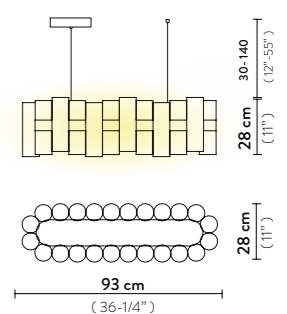

LA LOLLO **LINEAR 100**

Light Source: 70W - 110~240 Vac/24 Vdc - 7.820 Lumen - 2.700 Kelvin - CRI >90, Integrated LED

Dimmable: Triac Trailing Edge

Materials: Lentiflex® / Lentiflex® with cold foil / Opalflex®

Weight: net 4,9 Kg - gross 7 Kg

Packaging: 122 x 35 x h. 37 cm