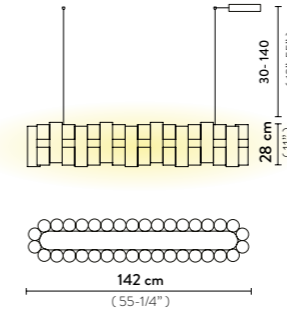

LA LOLLO LINEAR 140

Light Source: 110W - 110~240 Vac/24 Vdc - 12.420 Lumen - 2.700 Kelvin - CRI >90, Integrated LED

Dimmable: PWM, 0-10

Materials: Lentiflex® / Lentiflex® with cold foil / Opalflex®

Weight: net 15,43 lbs - gross 26,46 lbs

Packaging: 61,42 x 16,93 x h. 17,72 in