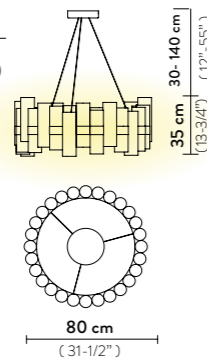

Packaging: 143 x 143 x h. 64 cm

LA LOLLONA 4

Light Source: 242W - 100~240 Vac/24 Vdc - 28.140 Lumen - 2.700 Kelvin - CRI >90, Integrated LED

Dimmable: PWM, 0-10

Materials: Lentiflex® / Lentiflex® with cold foil Opalflex®

Weight: net 19,6 Kg - gross 58 Kg

Packaging: 114 x 114 x h. 64 cm

LA LOLLO SUSPENSION XL

Light Source: 130W - 110~240 Vac/24 Vdc - 15.000 Lumen - 2.700 Kelvin - CRI >90, Integrated LED

Dimmable: PWM, 0-10

Materials: Lentiflex® / Lentiflex® with cold foil / Opalflex®

Weight: net 7 Kg - gross 13,5 Kg

Packaging: 100 x 81 x h. 49 cm

FINISH	SIZE	PRODUCT CODE	EAN CODE	CANOPY DETAILS
 GOLD	5	LALS5XLGLD06T00NMTEU	8024727100982	Ø 31 - Ø 35 x h. 5 cm 
	4	LALS4XLGLD06T00NMTEU	8024727101026	
	ACCESSORIES			
		DALI ACC00DAL0UNI000B0		
		CASAMBI ACC00CAI0220000A0		
 GRADIENT	5	LALS5XLGRD06T00NMTEU	8024727100999	Ø 31 - Ø 35 x h. 5 cm 
	4	LALS4XLGRD06T00NMTEU	8024727101033	
	ACCESSORIES			
		DALI ACC00DAL0UNI000B0		
		CASAMBI ACC00CAI0220000A0		
 PEWTER	5	LALS5XLPWT06T00NMTEU	8024727101002	Ø 31 - Ø 35 x h. 5 cm 
	4	LALS4XLPWT06T00NMTEU	8024727101040	
	ACCESSORIES			
		DALI ACC00DAL0UNI000B0		
		CASAMBI ACC00CAI0220000A0		
 WHITE	5	LALS5XLWHT06T00NMTEU	8024727101019	Ø 31 - Ø 35 x h. 5 cm 
	4	LALS4XLWHT06T00NMTEU	8024727101057	
	ACCESSORIES			
		DALI ACC00DAL0UNI000B0		
		CASAMBI ACC00CAI0220000A0		

Weight: net 4 Kg - gross 7,8 Kg

Packaging: 100 x 81 x h. 49 cm

LA LOLLO SUSPENSION **MEDIUM**

Light Source: 40W - 110~240 Vac/24 Vdc - 4.600 Lumen - 2.700 Kelvin - CRI >90, Integrated LED

Dimmable: PWM, 0-10