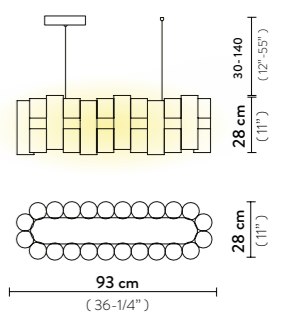

Dimmable: PWM, 0-10

Materials: Lentiflex® / Lentiflex® with cold foil / Opalflex®

Weight: net 15,43 lbs - gross 26,46 lbs

Packaging: 61,42 x 16,93 x h. 17,72 in

LA LOLLO LINEAR 100

Light Source: 70W - 110~130 Vac/24 Vdc - 7.820 Lumen - 2.700 Kelvin - CRI >90, Integrated LED

Dimmable: Triac Trailing Edge

Materials: Lentiflex® / Lentiflex® with cold foil / Opalflex®

Weight: net 10,8 lbs - gross 15,43 lbs

Packaging: 48,03 x 13,78 x h. 14,57 in

FINISH	SIZE	PRODUCT CODE	EAN CODE	CANOPY DETAILS
 GOLD	L	LALS00GLD01T00NMTUS	8024727101545	 LARGE: Ø 6,3 x h. 1,38 in MEDIUM: Ø 7,48 x h. 1,97 in
	M	LALSM00GLD01T00NMTUS	8024727101828	
	ACCESSORIES			
	6M CABLE KIT			
	DALI ACC00DAL0UNI000B0			
CASAMBI ACC00CAI0220000A0				
 GRADIENT	L	LALS00GRD01T00NMTUS	8024727101583	 LARGE: Ø 6,3 x h. 1,38 in MEDIUM: Ø 7,48 x h. 1,97 in
	M	LALSM00GRD01T00NMTUS	8024727101903	
	ACCESSORIES			
	6M CABLE KIT			
	DALI ACC00DAL0UNI000B0			
CASAMBI ACC00CAI0220000A0				
 PEWTER	L	LALS00PWT01T00NMTUS	8024727101569	 LARGE: Ø 6,3 x h. 1,38 in MEDIUM: Ø 7,48 x h. 1,97 in
	M	LALSM00PWT01T00NMTUS	8024727101804	
	ACCESSORIES			
	6M CABLE KIT			
	DALI ACC00DAL0UNI000B0			
CASAMBI ACC00CAI0220000A0				
 WHITE	L	LALS00WHT01T00NMTUS	8024727101521	 LARGE: Ø 6,3 x h. 1,38 in MEDIUM: Ø 7,48 x h. 1,97 in
	M	LALSM00WHT01T00NMTUS	8024727101842	
	ACCESSORIES			
	6M CABLE KIT			
	DALI ACC00DAL0UNI000B0			
CASAMBI ACC00CAI0220000A0				