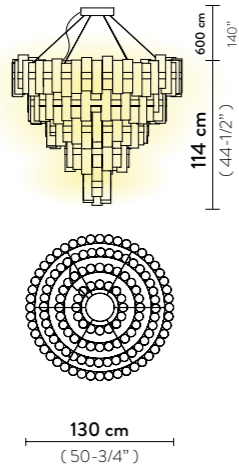

LA LOLLONA 5

Light Source: 390W - 100~240 Vac/24 Vdc - 44.555 Lumen - 2.700 Kelvin - CRI >90, Integrated LED

Dimmable: PWM, 0-10

Materials: Lentiflex® / Lentiflex® with cold foil Opalflex®

Weight: net 22,6 Kg - gross 64 Kg

Packaging: 143 x 143 x h. 64 cm

LA LOLLONA 4

Light Source: 242W - 100~240 Vac/24 Vdc - 28.140 Lumen - 2.700 Kelvin - CRI >90, Integrated LED

Dimmable: PWM, 0-10

Materials: Lentiflex® / Lentiflex® with cold foil Opalflex®

Weight: net 19,6 Kg - gross 58 Kg

Packaging: 114 x 114 x h. 64 cm

LA LOLLO SUSPENSION XL

Light Source: 130W - 110~240 Vac/24 Vdc - 15.000 Lumen - 2.700 Kelvin - CRI >90, Integrated LED

Dimmable: PWM, 0-10

Materials: Lentiflex® / Lentiflex® with cold foil / Opalflex®

Weight: net 7 Kg - gross 13,5 Kg

Packaging: 100 x 81 x h. 49 cm

FINISH	SIZE	PRODUCT CODE	EAN CODE	CANOPY DETAILS
 GOLD	5	LALS5XLGLD06T00NMTEU	8024727100982	Ø 31 - Ø 35 x h. 5 cm 
	4	LALS4XLGLD06T00NMTEU	8024727101026	
	ACCESSORIES			
		DALI ACC00DAL0UNI000B0		
		CASAMBI ACC00CAI0220000A0		
 GRADIENT	5	LALS5XLGRD06T00NMTEU	8024727100999	Ø 31 - Ø 35 x h. 5 cm 
	4	LALS4XLGRD06T00NMTEU	8024727101033	
	ACCESSORIES			
		DALI ACC00DAL0UNI000B0		
		CASAMBI ACC00CAI0220000A0		
 PEWTER	5	LALS5XLPWT06T00NMTEU	8024727101002	Ø 31 - Ø 35 x h. 5 cm 
	4	LALS4XLPWT06T00NMTEU	8024727101040	
	ACCESSORIES			
		DALI ACC00DAL0UNI000B0		
		CASAMBI ACC00CAI0220000A0		
 WHITE	5	LALS5XLWHT06T00NMTEU	8024727101019	Ø 31 - Ø 35 x h. 5 cm 
	4	LALS4XLWHT06T00NMTEU	8024727101057	
	ACCESSORIES			
		DALI ACC00DAL0UNI000B0		
		CASAMBI ACC00CAI0220000A0		