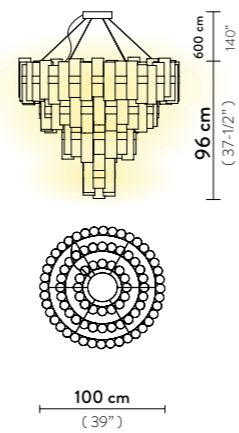

LA LOLLONA 5

Light Source: 390W - 100~240 Vac/24 Vdc - 44.555 Lumen - 2.700 Kelvin - CRI >90, Integrated LED

Dimmable: PWM, 0-10

Materials: Lentiflex® / Lentiflex® with cold foil Opalflex®

Weight: net 22,6 Kg - gross 64 Kg

Packaging: 143 x 143 x h. 64 cm

LA LOLLONA 4

Light Source: 242W - 100~240 Vac/24 Vdc - 28.140 Lumen - 2.700 Kelvin - CRI >90, Integrated LED

Dimmable: PWM, 0-10

Materials: Lentiflex® / Lentiflex® with cold foil Opalflex®

Weight: net 19,6 Kg - gross 58 Kg

Packaging: 114 x 114 x h. 64 cm

LA LOLLO SUSPENSION XL

Light Source: 130W - 110~240 Vac/24 Vdc - 15.000 Lumen - 2.700 Kelvin - CRI >90, Integrated LED

Dimmable: PWM, 0-10

Materials: Lentiflex® / Lentiflex® with cold foil / Opalflex®

Weight: net 7 Kg - gross 13,5 Kg

Packaging: 100 x 81 x h. 49 cm

FINISH	SIZE	PRODUCT CODE	EAN CODE	CANOPY DETAILS
 GOLD	5	LALS5XLGLD06T00NMTEU	8024727100982	Ø 31 - Ø 35 x h. 5 cm 
	4	LALS4XLGLD06T00NMTEU	8024727101026	
	ACCESSORIES			
		DALI ACC00DAL0UNI000B0		
		CASAMBI ACC00CAI0220000A0		
 GRADIENT	5	LALS5XLGRD06T00NMTEU	8024727100999	Ø 31 - Ø 35 x h. 5 cm 
	4	LALS4XLGRD06T00NMTEU	8024727101033	
	ACCESSORIES			
		DALI ACC00DAL0UNI000B0		
		CASAMBI ACC00CAI0220000A0		
 PEWTER	5	LALS5XLPWT06T00NMTEU	8024727101002	Ø 31 - Ø 35 x h. 5 cm 
	4	LALS4XLPWT06T00NMTEU	8024727101040	
	ACCESSORIES			
		DALI ACC00DAL0UNI000B0		
		CASAMBI ACC00CAI0220000A0		
 WHITE	5	LALS5XLWHT06T00NMTEU	8024727101019	Ø 31 - Ø 35 x h. 5 cm 
	4	LALS4XLWHT06T00NMTEU	8024727101057	
	ACCESSORIES			
		DALI ACC00DAL0UNI000B0		
		CASAMBI ACC00CAI0220000A0		