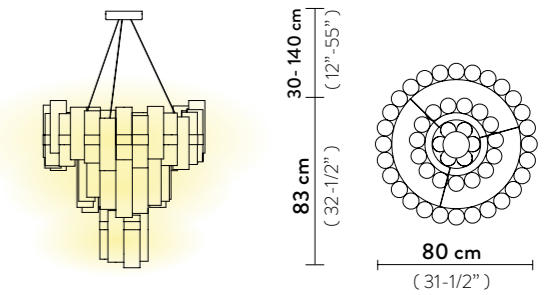

LA LOLLONA 5

Light Source: 390W - 100~240 Vac/24 Vdc - 44.555 Lumen - 2.700 Kelvin - CRI >90, Integrated LED

Dimmable: PWM, 0-10

Materials: Lentiflex® / Lentiflex® with cold foil Opalflex®

Weight: net 22,6 Kg - gross 64 Kg

Packaging: 143 x 143 x h. 64 cm

LA LOLLONA 4

Light Source: 242W - 100~240 Vac/24 Vdc - 28.140 Lumen - 2.700 Kelvin - CRI >90, Integrated LED

Dimmable: PWM, 0-10

Materials: Lentiflex® / Lentiflex® with cold foil Opalflex®

Weight: net 19,6 Kg - gross 58 Kg

Packaging: 114 x 114 x h. 64 cm

LA LOLLO SUSPENSION XL

Light Source: 130W - 110~240 Vac/24 Vdc - 15.000 Lumen - 2.700 Kelvin - CRI >90, Integrated LED

Dimmable: PWM, 0-10

Materials: Lentiflex® / Lentiflex® with cold foil / Opalflex®

Weight: net 7 Kg - gross 13,5 Kg

Packaging: 100 x 81 x h. 49 cm

FINISH	SIZE	PRODUCT CODE	EAN CODE	CANOPY DETAILS
 GOLD	5	LALS5XLGLD06T00NMTEU	8024727100982	Ø 31 - Ø 35 x h. 5 cm 
	4	LALS4XLGLD06T00NMTEU	8024727101026	
	ACCESSORIES			
		DALI ACC00DAL0UNI000B0		
		CASAMBI ACC00CAI0220000A0		
 GRADIENT	5	LALS5XLGRD06T00NMTEU	8024727100999	Ø 31 - Ø 35 x h. 5 cm 
	4	LALS4XLGRD06T00NMTEU	8024727101033	
	ACCESSORIES			
		DALI ACC00DAL0UNI000B0		
		CASAMBI ACC00CAI0220000A0		
 PEWTER	5	LALS5XLPWT06T00NMTEU	8024727101002	Ø 31 - Ø 35 x h. 5 cm 
	4	LALS4XLPWT06T00NMTEU	8024727101040	
	ACCESSORIES			
		DALI ACC00DAL0UNI000B0		
		CASAMBI ACC00CAI0220000A0		
 WHITE	5	LALS5XLWHT06T00NMTEU	8024727101019	Ø 31 - Ø 35 x h. 5 cm 
	4	LALS4XLWHT06T00NMTEU	8024727101057	
	ACCESSORIES			
		DALI ACC00DAL0UNI000B0		
		CASAMBI ACC00CAI0220000A0		