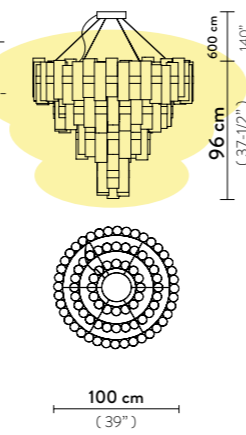

LA LOLLO SUSPENSION XL

Light Source: 130W - 110~240 Vac/24 Vdc - 15.000 Lumen - 2.700 Kelvin - CRI >90, Integrated LED

Dimmable: Triac Trailing Edge

Materials: Lentiflex® / Lentiflex® with cold foil / Opalflex®

Weight: net 15,43 lbs - gross 29,76 lbs

Packaging: 39,37 x 31,89 x h. 19,29 in