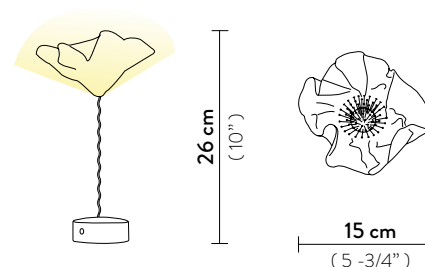

Weight: net 0,2 Kg - gross 0,8 Kg

Packaging: 19 x 19 x h. 35 cm

FINISH	PRODUCT CODE	EAN CODE	DETAILS
 <p>VELVET PRISMA</p>	LAFT000VLV000BT000EU VELVET	8024727088822	LARGE ANCHOR DISC To be placed under a tablecloth Ø 7,3 cm x h. 0,1 cm
	LAFT000PRS000BT000EU PRISMA	8024727080888	
	ACCESSORIES		
	COMPLEMENTARY WALL ANCHOR	INCLUDED	
	LARGE MAGNETIC ANCHOR DISK		
USB MULTICHARGER 20 PORTS ACC00CHAP020...000			

LAFLEUR APPLIQUE

Light Source: 1 X 3W G4 LED Filament Bulb 100~220 Vac/12 Vdc
- 450 Lumen - 3.000 Kelvin

Dimmable: Triac Trailing Edge

Materials: Lentiflex®, Copper Wire

Weight: net 0,6 Kg - gross 1,2 Kg

Packaging: 27 x 28 x h. 25 cm

Weight: net 0,44 lbs - gross 1,76 lbs

Packaging: 7,48 x 7,48 x h. 13,78 in

FINISH	PRODUCT CODE	EAN CODE	DETAILS
<p>VELVET PRISMA</p>	LAFT000VLV000BT000US VELVET	8024727088839	LARGE ANCHOR DISC To be placed under a tablecloth Ø 7,3 cm x h. 0,1 cm
	LAFT000PRS000BT000US PRISMA	8024727082127	
	ACCESSORIES		
	COMPLEMENTARY WALL ANCHOR	INCLUDED	
	LARGE MAGNETIC ANCHOR DISK		
	USB MULTICHARGER 20 PORTS ACC00CHAP020...000		