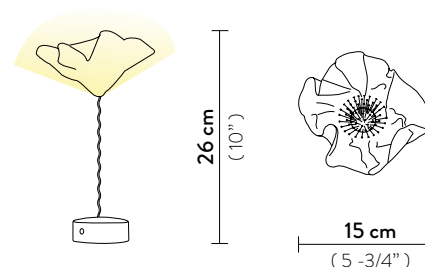

Weight: net 0,2 Kg - gross 0,8 Kg

Packaging: 19 x 19 x h. 35 cm

FINISH	PRODUCT CODE	EAN CODE	DETAILS
 <p>VELVET PRISMA</p>	LAFT000VLV000BT000EU VELVET	8024727088822	LARGE ANCHOR DISC To be placed under a tablecloth Ø 7,3 cm x h. 0,1 cm
	LAFT000PRS000BT000EU PRISMA	8024727080888	
	ACCESSORIES		
	COMPLEMENTARY WALL ANCHOR	INCLUDED	
	LARGE MAGNETIC ANCHOR DISK		
USB MULTICHARGER 20 PORTS ACC00CHAP020...000			

Weight: net 0,44 lbs - gross 1,76 lbs

Packaging: 7,48 x 7,48 x h. 13,78 in

FINISH	PRODUCT CODE	EAN CODE	DETAILS
<p>VELVET PRISMA</p>	LAFT000VLV000BT000US VELVET	8024727088839	LARGE ANCHOR DISC To be placed under a tablecloth Ø 7,3 cm x h. 0,1 cm
	LAFT000PRS000BT000US PRISMA	8024727082127	
	ACCESSORIES		
	COMPLEMENTARY WALL ANCHOR	INCLUDED	
	LARGE MAGNETIC ANCHOR DISK		
	USB MULTICHARGER 20 PORTS ACC00CHAP020...000		