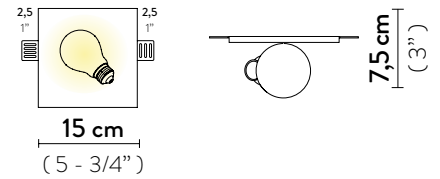

### IDEA RECESSED WALL

- Light Source:** 1 X 5W G9 LED Filament Bulb (1,5 x h. 5,4 cm) - 500 Lumen - 2.700 Kelvin
- Dimmable:** with dimmable bulbs
- Materials:** Technopolymer, Plaster
- With:** bulb included
- Weight:** net 0,5 Kg - gross 1 Kg
- Packaging:** 26 x 28 x h. 16 cm

FINISH	PRODUCT CODE	EAN CODE	DETAILS
 <p>WHITE</p>	<b>IDEW000WHT000RD000EU</b>	8024727080789	<b>BULB DIMENSION</b> 

### IDEA TABLE

- Light Source:** 1 X 5W G9 LED Filament Bulb (1,5 x h. 5,4 cm) - 500 Lumen - 2.700 Kelvin
- Dimmable:** not dimmable
- Materials:** Technopolymer, Brass
- With:** bulb included
- Weight:** net 1 Kg - gross 1,5 Kg
- Packaging:** 19 x 18 x h. 50 cm

**Packaging:** 7,48 x 7,09 x h. 19,69 in

FINISH	PRODUCT CODE	EAN CODE	DETAILS
 <p>BRASS</p>	<b>IDETM00BRS00000000US</b>	8024727081779	<p>BULB DIMENSION</p> 