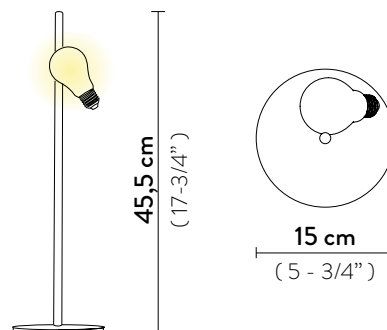

### IDEA RECESSED WALL

- Light Source:** 1 X 5W G9 LED Filament Bulb (1,5 x h. 5,4 cm) - 500 Lumen - 2.700 Kelvin
- Dimmable:** with dimmable bulbs
- Materials:** Technopolymer, Plaster
- With:** bulb included
- Weight:** net 0,5 Kg - gross 1 Kg
- Packaging:** 26 x 28 x h. 16 cm

### IDEA TABLE

- Light Source:** 1 X 5W G9 LED Filament Bulb (1,5 x h. 5,4 cm) - 500 Lumen - 2.700 Kelvin
- Dimmable:** not dimmable
- Materials:** Technopolymer, Brass
- With:** bulb included
- Weight:** net 1 Kg - gross 1,5 Kg
- Packaging:** 19 x 18 x h. 50 cm

## IDEA TABLE

**Light Source:** 1X 5W G9 LED Filament Bulb (1,5 x h. 5,4 cm) - 500 Lumen - 2.700 Kelvin

**Dimmable:** not dimmable

**Materials:** Technopolymer, Brass

**With:** bulb included

**Weight:** net 2,2 lbs - gross 3,31 lbs

**Packaging:** 7,48 x 7,09 x h. 19,69 in

FINISH	PRODUCT CODE	EAN CODE	DETAILS
 <p>BRASS</p>	<b>IDETM00BRS00000000US</b>	8024727081779	<p>BULB DIMENSION</p> 