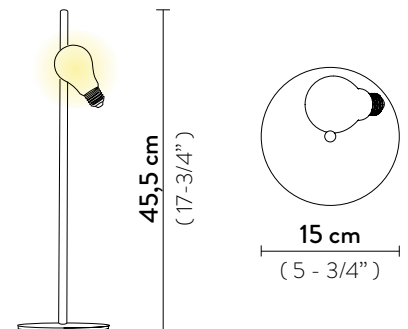

### IDEA RECESSED WALL

- Light Source:** 1 X 5W G9 LED Filament Bulb (1,5 x h. 5,4 cm) - 500 Lumen - 2.700 Kelvin
- Dimmable:** with dimmable bulbs
- Materials:** Technopolymer, Plaster
- With:** bulb included
- Weight:** net 0,5 Kg - gross 1 Kg
- Packaging:** 26 x 28 x h. 16 cm

FINISH	PRODUCT CODE	EAN CODE	DETAILS
 <p>WHITE</p>	<b>IDEW000WHT000RD000EU</b>	8024727080789	<b>BULB DIMENSION</b> 

### IDEA TABLE

- Light Source:** 1 X 5W G9 LED Filament Bulb (1,5 x h. 5,4 cm) - 500 Lumen - 2.700 Kelvin
- Dimmable:** not dimmable
- Materials:** Technopolymer, Brass
- With:** bulb included
- Weight:** net 1 Kg - gross 1,5 Kg
- Packaging:** 19 x 18 x h. 50 cm

**Packaging:** 7,48 x 7,09 x h. 19,69 in

FINISH	PRODUCT CODE	EAN CODE	DETAILS
 <p>BRASS</p>	<b>IDETM00BRS00000000US</b>	8024727081779	<p>BULB DIMENSION</p> 