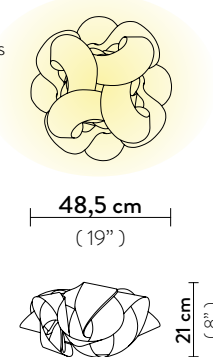

Dimmable: with dimmable bulbs

Materials: Lentiflex®

With: Magnetic hanging System

Weight: net 3,31 lbs - gross 6,61 lbs

Packaging: 22,44 x 22,83 x h. 11,81 in

FINISH	SIZE	PRODUCT CODE	EAN CODE	CANOPY DETAILS	
 PRISMA	L	FABSL00PRS01T00000US		Ø 5,51 x h. 1,26 in	
	M	FABSM00PRS01T00000US	8024727071343	Ø 4,72 x h. 1,26 in	
	ACCESSORIES				 LARGE M
	6M CABLE KIT		LARGE		
6M CABLE KIT		MEDIUM			

FABULA CEILING/WALL L

Light Source: 5 X 12W E26 LED Filament Bulbs

Dimmable: with dimmable bulbs

Materials: Lentiflex®

With: Magnetic hanging System

Weight: net 6,61 lbs - gross 11,46 lbs

Packaging: 24,41 x 25,2 x h. 13,39 in

FABULA CEILING/WALL M

Light Source: 3 X 12W E26 LED Filament Bulbs

Dimmable: with dimmable bulbs

Materials: Lentiflex®

With: Magnetic hanging System

Weight: net 3,31 lbs - gross 6,17 lbs

Packaging: 22,44 x 22,83 x h. 11,81 in

FINISH	SIZE	PRODUCT CODE	EAN CODE	DETAILS
 PRISMA	L	FABCL00PRS00000000US	8024727073507	Magnetic hanging System 
	M	FABCM00PRS00000000US	8024727073491	