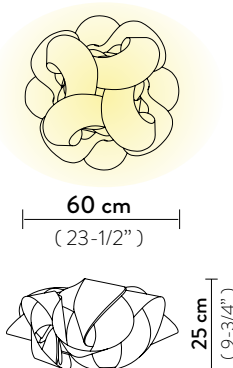

FINISH	SIZE	PRODUCT CODE	EAN CODE	CANOPY DETAILS
<p>PRISMA</p>	L	FABSL00PRS01T00000EU	8024727073576	<p>Ø 14 x h. 3,2 cm</p>
	M	FABSM00PRS01T00000EU	8024727071190	<p>Ø 12 x h. 3,2 cm</p>
	ACCESSORIES			
	6M CABLE KIT (must be ordered with lamp)		LARGE	
6M CABLE KIT (must be ordered with lamp)		MEDIUM		

FABULA CEILING/WALL L

Light Source: 5 X 12W E27 LED Filament Bulbs

Dimmable: with dimmable bulbs

Materials: Lentiflex®

With: Magnetic hanging System

Weight: net 3 Kg - gross 5,2 Kg

Packaging: 62 x 64 x h. 34 cm

FABULA CEILING/WALL M

Light Source: 3 X 12W E27 LED Filament Bulbs

Dimmable: with dimmable bulbs

Materials: Lentiflex®

With: Magnetic hanging System

Weight: net 1,5 Kg - gross 2,8 Kg

Packaging: 57 x 58 x h. 30 cm

Dimmable: with dimmable bulbs

Materials: Lentiflex®

With: Magnetic hanging System

Weight: net 3,31 lbs - gross 6,61 lbs

Packaging: 22,44 x 22,83 x h. 11,81 in

FINISH	SIZE	PRODUCT CODE	EAN CODE	CANOPY DETAILS	
 PRISMA	L	FABSL00PRS01T00000US		Ø 5,51 x h. 1,26 in	
	M	FABSM00PRS01T00000US	8024727071343	Ø 4,72 x h. 1,26 in	
	ACCESSORIES				 LARGE M
	6M CABLE KIT		LARGE		
6M CABLE KIT		MEDIUM			