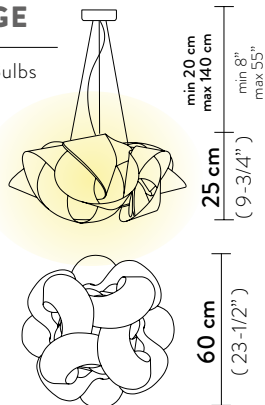

FABULA CEILING/WALL M

Light Source: 3 X 12W E27 LED Filament Bulbs

Dimmable: with dimmable bulbs

Materials: Lentiflex®

With: Magnetic hanging System

Weight: net 1,5 Kg - gross 2,8 Kg

Packaging: 57 x 58 x h. 30 cm

FINISH	SIZE	PRODUCT CODE	EAN CODE	DETAILS
<p>PRISMA</p>	L	FABCL00PRS000000000EU	8024727073460	<p>Magnetic hanging System</p>
	M	FABCM00PRS000000000EU	8024727073453	

FABULA SUSPENSION LARGE

Light Source: 5 X 12W E26 LED Filament Bulbs

Dimmable: with dimmable bulbs

Materials: Lentiflex®

With: Magnetic hanging System

Weight: net 6,61 lbs - gross 11,9 lbs

Packaging: 24,41 x 25,2 x h. 13,39 in

FABULA SUSPENSION MEDIUM

Light Source: 3 X 12W E26 LED Filament Bulbs

Dimmable: with dimmable bulbs

Materials: Lentiflex®

With: Magnetic hanging System

Weight: net 3,31 lbs - gross 6,61 lbs

Packaging: 22,44 x 22,83 x h. 11,81 in

FINISH	SIZE	PRODUCT CODE	EAN CODE	CANOPY DETAILS	
 PRISMA	L	FABSL00PRS01T00000US		Ø 5,51 x h. 1,26 in	
	M	FABSM00PRS01T00000US	8024727071343	Ø 4,72 x h. 1,26 in	
	ACCESSORIES				 LARGE M
	6M CABLE KIT		LARGE		
6M CABLE KIT		MEDIUM			