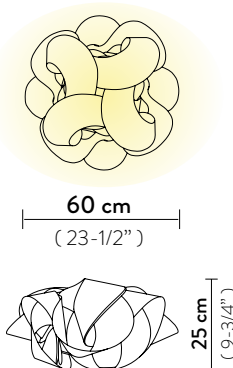

FINISH	SIZE	PRODUCT CODE	EAN CODE	CANOPY DETAILS
<p>PRISMA</p>	L	FABSL00PRS01T00000EU	8024727073576	<p>Ø 14 x h. 3,2 cm</p>
	M	FABSM00PRS01T00000EU	8024727071190	<p>Ø 12 x h. 3,2 cm</p>
	ACCESSORIES			
	6M CABLE KIT (must be ordered with lamp)		LARGE	
6M CABLE KIT (must be ordered with lamp)		MEDIUM		

Dimmable: with dimmable bulbs

Materials: Lentiflex®

With: Magnetic hanging System

Weight: net 3,31 lbs - gross 6,61 lbs

Packaging: 22,44 x 22,83 x h. 11,81 in

FINISH	SIZE	PRODUCT CODE	EAN CODE	CANOPY DETAILS	
 PRISMA	L	FABSL00PRS01T00000US		Ø 5,51 x h. 1,26 in	
	M	FABSM00PRS01T00000US	8024727071343	Ø 4,72 x h. 1,26 in	
	ACCESSORIES				 LARGE M
	6M CABLE KIT		LARGE		
6M CABLE KIT		MEDIUM			

FABULA CEILING/WALL L

Light Source: 5 X 12W E26 LED Filament Bulbs

Dimmable: with dimmable bulbs

Materials: Lentiflex®

With: Magnetic hanging System

Weight: net 6,61 lbs - gross 11,46 lbs

Packaging: 24,41 x 25,2 x h. 13,39 in

FABULA CEILING/WALL M

Light Source: 3 X 12W E26 LED Filament Bulbs

Dimmable: with dimmable bulbs

Materials: Lentiflex®

With: Magnetic hanging System

Weight: net 3,31 lbs - gross 6,17 lbs

Packaging: 22,44 x 22,83 x h. 11,81 in