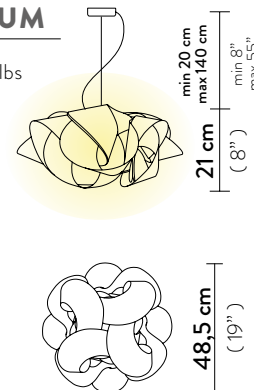

FABULA SUSPENSION LARGE

Light Source: 5 X 12W E27 LED Filament Bulbs

Dimmable: with dimmable bulbs

Materials: Lentiflex®

With: Magnetic hanging System

Weight: net 3 Kg - gross 5,4 Kg

Packaging: 62 x 64 x h. 34 cm

FABULA SUSPENSION MEDIUM

Light Source: 3 X 12W E27 LED Filament Bulbs

Dimmable: with dimmable bulbs

Materials: Lentiflex®

With: Magnetic hanging System

Weight: net 1,5 Kg - gross 3 Kg

Packaging: 57 x 58 x h. 30 cm

FINISH	SIZE	PRODUCT CODE	EAN CODE	CANOPY DETAILS
<p>PRISMA</p>	L	FABSL00PRS01T00000EU	8024727073576	<p>Ø 14 x h. 3,2 cm</p>
	M	FABSM00PRS01T00000EU	8024727071190	<p>Ø 12 x h. 3,2 cm</p>
	ACCESSORIES			
	6M CABLE KIT (must be ordered with lamp)		LARGE	
6M CABLE KIT (must be ordered with lamp)		MEDIUM		

Dimmable: with dimmable bulbs

Materials: Lentiflex®

With: Magnetic hanging System

Weight: net 3,31 lbs - gross 6,61 lbs

Packaging: 22,44 x 22,83 x h. 11,81 in

FINISH	SIZE	PRODUCT CODE	EAN CODE	CANOPY DETAILS	
 PRISMA	L	FABSL00PRS01T00000US		Ø 5,51 x h. 1,26 in	
	M	FABSM00PRS01T00000US	8024727071343	Ø 4,72 x h. 1,26 in	
	ACCESSORIES				 LARGE M
	6M CABLE KIT		LARGE		
6M CABLE KIT		MEDIUM			