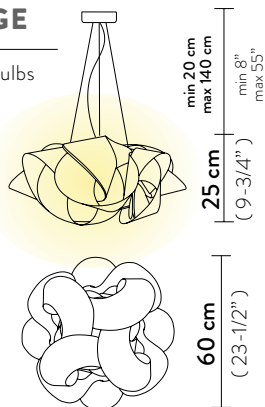

FABULA SUSPENSION LARGE

Light Source: 5 X 12W E27 LED Filament Bulbs

Dimmable: with dimmable bulbs

Materials: Lentiflex®

With: Magnetic hanging System

Weight: net 3 Kg - gross 5,4 Kg

Packaging: 62 x 64 x h. 34 cm

FABULA SUSPENSION MEDIUM

Light Source: 3 X 12W E27 LED Filament Bulbs

Dimmable: with dimmable bulbs

Materials: Lentiflex®

With: Magnetic hanging System

Weight: net 1,5 Kg - gross 3 Kg

Packaging: 57 x 58 x h. 30 cm

FINISH	SIZE	PRODUCT CODE	EAN CODE	CANOPY DETAILS
<p>PRISMA</p>	L	FABSL00PRS01T00000EU	8024727073576	<p>Ø 14 x h. 3,2 cm</p>
	M	FABSM00PRS01T00000EU	8024727071190	<p>Ø 12 x h. 3,2 cm</p>
	ACCESSORIES			
	6M CABLE KIT (must be ordered with lamp)		LARGE	
6M CABLE KIT (must be ordered with lamp)		MEDIUM		