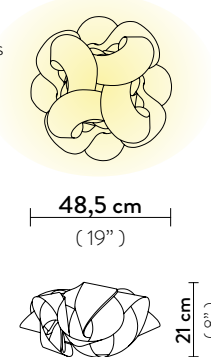

FINISH	SIZE	PRODUCT CODE	EAN CODE	CANOPY DETAILS
<p>PRISMA</p>	L	FABSL00PRS01T00000EU	8024727073576	<p>Ø 14 x h. 3,2 cm</p>
	M	FABSM00PRS01T00000EU	8024727071190	<p>Ø 12 x h. 3,2 cm</p>
	ACCESSORIES			
	6M CABLE KIT (must be ordered with lamp)		LARGE	
6M CABLE KIT (must be ordered with lamp)		MEDIUM		

FABULA CEILING/WALL L

Light Source: 5 X 12W E27 LED Filament Bulbs

Dimmable: with dimmable bulbs

Materials: Lentiflex®

With: Magnetic hanging System

Weight: net 3 Kg - gross 5,2 Kg

Packaging: 62 x 64 x h. 34 cm

FABULA CEILING/WALL M

Light Source: 3 X 12W E27 LED Filament Bulbs

Dimmable: with dimmable bulbs

Materials: Lentiflex®

With: Magnetic hanging System

Weight: net 1,5 Kg - gross 2,8 Kg

Packaging: 57 x 58 x h. 30 cm

Dimmable: with dimmable bulbs

Materials: Lentiflex®

With: Magnetic hanging System

Weight: net 3,31 lbs - gross 6,61 lbs

Packaging: 22,44 x 22,83 x h. 11,81 in

FINISH	SIZE	PRODUCT CODE	EAN CODE	CANOPY DETAILS	
 PRISMA	L	FABSL00PRS01T00000US		Ø 5,51 x h. 1,26 in	
	M	FABSM00PRS01T00000US	8024727071343	Ø 4,72 x h. 1,26 in	
	ACCESSORIES				 LARGE M
	6M CABLE KIT		LARGE		
6M CABLE KIT		MEDIUM			