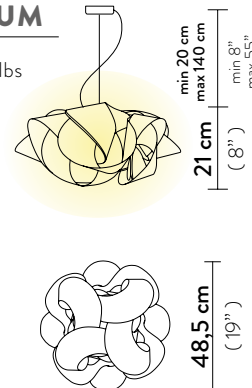

FINISH	SIZE	PRODUCT CODE	EAN CODE	CANOPY DETAILS
<p>PRISMA</p>	L	FABSL00PRS01T00000EU	8024727073576	<p>Ø 14 x h. 3,2 cm</p>
	M	FABSM00PRS01T00000EU	8024727071190	<p>Ø 12 x h. 3,2 cm</p>
	ACCESSORIES			
	6M CABLE KIT (must be ordered with lamp)		LARGE	
6M CABLE KIT (must be ordered with lamp)		MEDIUM		

FABULA CEILING/WALL M

Light Source: 3 X 12W E27 LED Filament Bulbs

Dimmable: with dimmable bulbs

Materials: Lentiflex®

With: Magnetic hanging System

Weight: net 1,5 Kg - gross 2,8 Kg

Packaging: 57 x 58 x h. 30 cm

Dimmable: with dimmable bulbs

Materials: Lentiflex®

With: Magnetic hanging System

Weight: net 6,61 lbs - gross 11,9 lbs

Packaging: 24,41 x 25,2 x h. 13,39 in

FABULA SUSPENSION MEDIUM

Light Source: 3 X 12W E26 LED Filament Bulbs

Dimmable: with dimmable bulbs

Materials: Lentiflex®

With: Magnetic hanging System

Weight: net 3,31 lbs - gross 6,61 lbs

Packaging: 22,44 x 22,83 x h. 11,81 in

FINISH	SIZE	PRODUCT CODE	EAN CODE	CANOPY DETAILS	
 PRISMA	L	FABSL00PRS01T00000US		Ø 5,51 x h. 1,26 in	
	M	FABSM00PRS01T00000US	8024727071343	Ø 4,72 x h. 1,26 in	
	ACCESSORIES				 LARGE M
	6M CABLE KIT		LARGE		
6M CABLE KIT		MEDIUM			