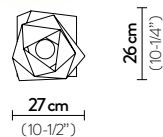

DIAMOND FLOOR LARGE

Light Source: 1 X 12W E26 LED Filament Bulb

Dimmable: not dimmable

Materials: Opalflex®

With: aluminium base

Weight: net 5,64 lbs - gross 6,61 lbs

Packaging: 11,81 x 12,99 x h. 48,43 in