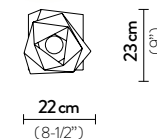

Light Source: 1 X 12W E26 LED Filament Bulb

Dimmable: not dimmable

Materials: Opalflex®

With: aluminium base

Weight: net 2,84 lbs - gross 3,09 lbs

Packaging: 9,45 x 9,84 x h. 29,92 in

FINISH	SIZE	PRODUCT CODE	EAN CODE	DETAILS
 WHITE	L	DIAFL00WHT00000000US	8024727049625	Aluminium base 
	M	DIATM00WHT00000000US	8024727049779	