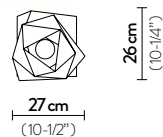

DIAMOND FLOOR LARGE

Light Source: 1 X 12W E27 LED Filament Bulb

Dimmable: not dimmable

Materials: Opalflex®

With: aluminium base

Weight: net 2,56 Kg - gross 3 Kg

Packaging: 30 x 33 x h. 123 cm

DIAMOND FLOOR MEDIUM

Light Source: 1 X 12W E27 LED Filament Bulb

Dimmable: not dimmable

Materials: Opalflex®

With: aluminium base

Weight: net 1,29 Kg - gross 1,4 Kg

Packaging: 24 x 25 x h. 76 cm

FINISH	SIZE	PRODUCT CODE	EAN CODE	DETAILS
 WHITE	L	DIAFL00WHT00000000EU	8024727049601	Aluminium base 
	M	DIATM00WHT00000000EU	8024727049731	

DIAMOND TABLE SMALL

Light Source: 1 X 6W E14 LED Filament Bulb

Dimmable: not dimmable

Materials: Opalflex®

With: aluminium base

Weight: net 0,58 Kg - gross 0,6 Kg

Packaging: 36 x 21 x h. 56 cm

FINISH	PRODUCT CODE	EAN CODE	DETAILS
 WHITE	DIATS00WHT00000000EU	8024727049724	Aluminium base 