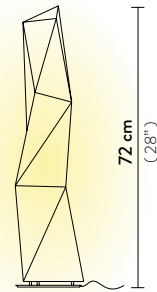

DIAMOND FLOOR LARGE

Light Source: 1 X 12W E27 LED Filament Bulb

Dimmable: not dimmable

Materials: Opalflex®

With: aluminium base

Weight: net 2,56 Kg - gross 3 Kg

Packaging: 30 x 33 x h. 123 cm

DIAMOND FLOOR MEDIUM

Light Source: 1 X 12W E27 LED Filament Bulb

Dimmable: not dimmable

Materials: Opalflex®

With: aluminium base

Weight: net 1,29 Kg - gross 1,4 Kg

Packaging: 24 x 25 x h. 76 cm

FINISH	SIZE	PRODUCT CODE	EAN CODE	DETAILS
 WHITE	L	DIAFL00WHT00000000EU	8024727049601	Aluminium base 
	M	DIATM00WHT00000000EU	8024727049731	

DIAMOND TABLE SMALL

Light Source: 1 X 6W E14 LED Filament Bulb

Dimmable: not dimmable

Materials: Opalflex®

With: aluminium base

Weight: net 0,58 Kg - gross 0,6 Kg

Packaging: 36 x 21 x h. 56 cm

FINISH	PRODUCT CODE	EAN CODE	DETAILS
 WHITE	DIATS00WHT00000000EU	8024727049724	Aluminium base 