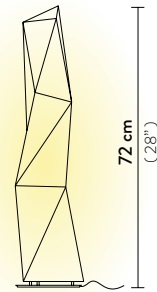

DIAMOND TABLE SMALL

Light Source: 1 X 6W E14 LED Filament Bulb

Dimmable: not dimmable

Materials: Opalflex®

With: aluminium base

Weight: net 0,58 Kg - gross 0,6 Kg

Packaging: 36 x 21 x h. 56 cm

FINISH	PRODUCT CODE	EAN CODE	DETAILS
 WHITE	DIATS00WHT00000000EU	8024727049724	Aluminium base 

DIAMOND FLOOR LARGE

Light Source: 1 X 12W E26 LED Filament Bulb

Dimmable: not dimmable

Materials: Opalflex®

With: aluminium base

Weight: net 5,64 lbs - gross 6,61 lbs

Packaging: 11,81 x 12,99 x h. 48,43 in

DIAMOND FLOOR MEDIUM

Light Source: 1 X 12W E26 LED Filament Bulb

Dimmable: not dimmable

Materials: Opalflex®

With: aluminium base

Weight: net 2,84 lbs - gross 3,09 lbs

Packaging: 9,45 x 9,84 x h. 29,92 in

FINISH	SIZE	PRODUCT CODE	EAN CODE	DETAILS
 WHITE	L	DIAFL00WHT00000000US	8024727049625	Aluminium base 
	M	DIATM00WHT00000000US	8024727049779	

DIAMOND TABLE SMALL

Light Source: 1 X 6W E12 LED Filament Bulb

Dimmable: not dimmable

Materials: Opalflex®

With: aluminium base

Weight: net 1,28 lbs - gross 1,32 lbs

Packaging: 14,17 x 8,27 x h. 22,05 in

FINISH	PRODUCT CODE	EAN CODE	DETAILS
 WHITE	DIATS00WHT00000000US	8024727049762	Aluminium base 