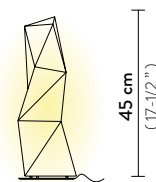

Light Source: 1 X 12W E26 LED Filament Bulb

Dimmable: not dimmable

Materials: Opalflex®

With: aluminium base

Weight: net 2,84 lbs - gross 3,09 lbs

Packaging: 9,45 x 9,84 x h. 29,92 in

FINISH	SIZE	PRODUCT CODE	EAN CODE	DETAILS
 WHITE	L	DIAFL00WHT00000000US	8024727049625	Aluminium base 
	M	DIATM00WHT00000000US	8024727049779	

DIAMOND TABLE SMALL

Light Source: 1 X 6W E12 LED Filament Bulb

Dimmable: not dimmable

Materials: Opalflex®

With: aluminium base

Weight: net 1,28 lbs - gross 1,32 lbs

Packaging: 14,17 x 8,27 x h. 22,05 in

FINISH	PRODUCT CODE	EAN CODE	DETAILS
 WHITE	DIATS00WHT00000000US	8024727049762	Aluminium base 