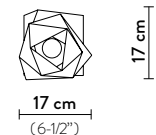

DIAMOND TABLE SMALL

Light Source: 1 X 6W E12 LED Filament Bulb

Dimmable: not dimmable

Materials: Opalflex®

With: aluminium base

Weight: net 1,28 lbs - gross 1,32 lbs

Packaging: 14,17 x 8,27 x h. 22,05 in

FINISH	PRODUCT CODE	EAN CODE	DETAILS
 WHITE	DIATS00WHT00000000US	8024727049762	Aluminium base 