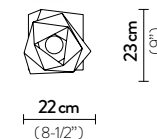

Light Source: 1 X 12W E27 LED Filament Bulb

Dimmable: not dimmable

Materials: Opalflex®

With: aluminium base

Weight: net 1,29 Kg - gross 1,4 Kg

Packaging: 24 x 25 x h. 76 cm

FINISH	SIZE	PRODUCT CODE	EAN CODE	DETAILS
 WHITE	L	DIAFL00WHT00000000EU	8024727049601	Aluminium base 
	M	DIATM00WHT00000000EU	8024727049731	

DIAMOND TABLE SMALL

Light Source: 1 X 6W E14 LED Filament Bulb

Dimmable: not dimmable

Materials: Opalflex®

With: aluminium base

Weight: net 0,58 Kg - gross 0,6 Kg

Packaging: 36 x 21 x h. 56 cm

FINISH	PRODUCT CODE	EAN CODE	DETAILS
 WHITE	DIATS00WHT00000000EU	8024727049724	Aluminium base 