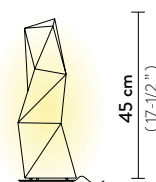

Light Source: 1 X 12W E27 LED Filament Bulb

Dimmable: not dimmable

Materials: Opalflex®

With: aluminium base

Weight: net 1,29 Kg - gross 1,4 Kg

Packaging: 24 x 25 x h. 76 cm

FINISH	SIZE	PRODUCT CODE	EAN CODE	DETAILS
 WHITE	L	DIAFL00WHT00000000EU	8024727049601	Aluminium base 
	M	DIATM00WHT00000000EU	8024727049731	

DIAMOND TABLE SMALL

Light Source: 1 X 6W E14 LED Filament Bulb

Dimmable: not dimmable

Materials: Opalflex®

With: aluminium base

Weight: net 0,58 Kg - gross 0,6 Kg

Packaging: 36 x 21 x h. 56 cm

FINISH	PRODUCT CODE	EAN CODE	DETAILS
 WHITE	DIATS00WHT00000000EU	8024727049724	Aluminium base 