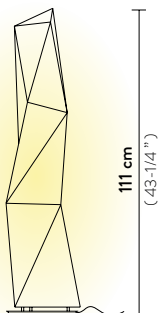

DIAMOND FLOOR LARGE

Light Source: 1 X 12W E27 LED Filament Bulb

Dimmable: not dimmable

Materials: Opalflex®

With: aluminium base

Weight: net 2,56 Kg - gross 3 Kg

Packaging: 30 x 33 x h. 123 cm

DIAMOND FLOOR MEDIUM

Light Source: 1 X 12W E27 LED Filament Bulb

Dimmable: not dimmable

Materials: Opalflex®

With: aluminium base

Weight: net 1,29 Kg - gross 1,4 Kg

Packaging: 24 x 25 x h. 76 cm

FINISH	SIZE	PRODUCT CODE	EAN CODE	DETAILS
 WHITE	L	DIAFL00WHT00000000EU	8024727049601	Aluminium base 
	M	DIATM00WHT00000000EU	8024727049731	

DIAMOND TABLE SMALL

Light Source: 1 X 6W E14 LED Filament Bulb

Dimmable: not dimmable

Materials: Opalflex®

With: aluminium base

Weight: net 0,58 Kg - gross 0,6 Kg

Packaging: 36 x 21 x h. 56 cm

FINISH	PRODUCT CODE	EAN CODE	DETAILS
 WHITE	DIATS00WHT00000000EU	8024727049724	Aluminium base 