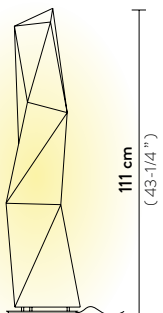

Light Source: 1 X 12W E27 LED Filament Bulb

Dimmable: not dimmable

Materials: Opalflex®

With: aluminium base

Weight: net 1,29 Kg - gross 1,4 Kg

Packaging: 24 x 25 x h. 76 cm

FINISH	SIZE	PRODUCT CODE	EAN CODE	DETAILS
 WHITE	L	DIAFL00WHT00000000EU	8024727049601	Aluminium base 
	M	DIATM00WHT00000000EU	8024727049731	

DIAMOND TABLE SMALL

Light Source: 1 X 6W E14 LED Filament Bulb

Dimmable: not dimmable

Materials: Opalflex®

With: aluminium base

Weight: net 0,58 Kg - gross 0,6 Kg

Packaging: 36 x 21 x h. 56 cm

FINISH	PRODUCT CODE	EAN CODE	DETAILS
 WHITE	DIATS00WHT00000000EU	8024727049724	Aluminium base 

DIAMOND FLOOR LARGE

Light Source: 1 X 12W E26 LED Filament Bulb

Dimmable: not dimmable

Materials: Opalflex®

With: aluminium base

Weight: net 5,64 lbs - gross 6,61 lbs

Packaging: 11,81 x 12,99 x h. 48,43 in

DIAMOND FLOOR MEDIUM

Light Source: 1 X 12W E26 LED Filament Bulb

Dimmable: not dimmable

Materials: Opalflex®

With: aluminium base

Weight: net 2,84 lbs - gross 3,09 lbs

Packaging: 9,45 x 9,84 x h. 29,92 in

FINISH	SIZE	PRODUCT CODE	EAN CODE	DETAILS
 WHITE	L	DIAFL00WHT00000000US	8024727049625	Aluminium base 
	M	DIATM00WHT00000000US	8024727049779	