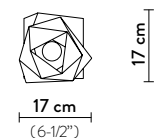

Light Source: 1 X 12W E27 LED Filament Bulb

Dimmable: not dimmable

Materials: Opalflex®

With: aluminium base

Weight: net 1,29 Kg - gross 1,4 Kg

Packaging: 24 x 25 x h. 76 cm

FINISH	SIZE	PRODUCT CODE	EAN CODE	DETAILS
 WHITE	L	DIAFL00WHT00000000EU	8024727049601	Aluminium base 
	M	DIATM00WHT00000000EU	8024727049731	

DIAMOND TABLE SMALL

Light Source: 1 X 6W E14 LED Filament Bulb

Dimmable: not dimmable

Materials: Opalflex®

With: aluminium base

Weight: net 0,58 Kg - gross 0,6 Kg

Packaging: 36 x 21 x h. 56 cm

FINISH	PRODUCT CODE	EAN CODE	DETAILS
 WHITE	DIATS00WHT00000000EU	8024727049724	Aluminium base 