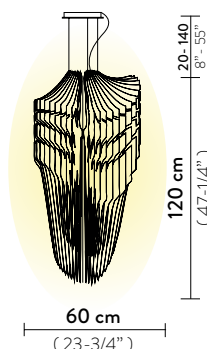

AVIA SUSPENSION XL

Light Source: 6 X 12W E27 LED Filament Bulbs + 1 X 11W Spot LED PAR 30

Dimmable: with dimmable bulbs

Materials: Cristalflex®, Lentiflex®

Weight: net 19,8 Kg - gross 31 Kg

Packaging: 153 x 66 x h. 16 cm
55 x 55 x h. 45 cm

AVIA SUSPENSION LARGE

Light Source: 4 X 12W E27 LED Filament Bulbs + 1 X 11W Spot LED PAR 30

Dimmable: with dimmable bulbs

Materials: Cristalflex®, Lentiflex®

Weight: net 17,2 Kg - gross 21,3 Kg

Packaging: 120 x 57 x h. 16 cm
46 x 46 x h. 43 cm

AVIA SUSPENSION MEDIUM

Light Source: 3 X 12W E27 LED Filament Bulbs + 1 X 7W Spot LED PAR 20

Dimmable: with dimmable bulbs

Materials: Cristalflex®, Lentiflex®

Weight: net 11,5 Kg - gross 13,9 Kg

Packaging: 110 x 43 x h. 11 cm
35 x 35 x h. 33 cm

FINISH	SIZE	PRODUCT CODE	EAN CODE	CANOPY DETAILS
 WHITE FADE	XL	AVISXL0WHF01T00000EU	8024727085142	XL - L Ø 16 - Ø 20 x h. 3,5 cm M - S Ø 12 - Ø 16 x h. 3 cm 
	L	AVISL00WHF01T00000EU	8024727085166	
	M	AVISM00WHF01T00000EU	8024727085180	
	S	AVISS00WHF01T00000EU	8024727085203	
	ACCESSORIES 6M CABLE KIT (also after lamp order)			
 BLACK FADE	XL	AVISXL0BKF01T00000EU	8024727085135	XL - L Ø 16 - Ø 20 x h. 3,5 cm M - S Ø 12 - Ø 16 x h. 3 cm 
	L	AVISL00BKF01T00000EU	8024727085159	
	M	AVISM00BKF01T00000EU	8024727085173	
	S	AVISS00BKF01T00000EU	8024727085197	
	ACCESSORIES 6M CABLE KIT (also after lamp order)			
  EDITION TURQUOISE EDITION BLUE	M	AVISM00TRQ01T00000EU	TORQ 8024727077109	XL - L Ø 16 - Ø 20 x h. 3,5 cm M - S Ø 12 - Ø 16 x h. 3 cm 
	M	AVISM00BLU01T00000EU	BLUE 8024727077048	
	ACCESSORIES 6M CABLE KIT (also after lamp order)			