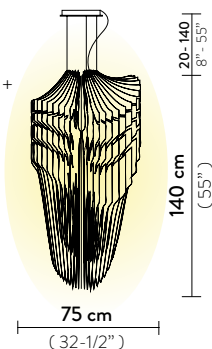

AVIA SUSPENSION XL

Light Source: 6 X 12W E27 LED Filament Bulbs + 1 X 11W Spot LED PAR 30

Dimmable: with dimmable bulbs

Materials: Cristalflex®, Lentiflex®

Weight: net 19,8 Kg - gross 31 Kg

Packaging: 153 x 66 x h. 16 cm
55 x 55 x h. 45 cm

AVIA SUSPENSION LARGE

Light Source: 4 X 12W E27 LED Filament Bulbs + 1 X 11W Spot LED PAR 30

Dimmable: with dimmable bulbs

Materials: Cristalflex®, Lentiflex®

Weight: net 17,2 Kg - gross 21,3 Kg

Packaging: 120 x 57 x h. 16 cm
46 x 46 x h. 43 cm

AVIA SUSPENSION MEDIUM

Light Source: 3 X 12W E27 LED Filament Bulbs + 1 X 7W Spot LED PAR 20

Dimmable: with dimmable bulbs

Materials: Cristalflex®, Lentiflex®

Weight: net 11,5 Kg - gross 13,9 Kg

Packaging: 110 x 43 x h. 11 cm
35 x 35 x h. 33 cm

FINISH	SIZE	PRODUCT CODE	EAN CODE	CANOPY DETAILS
 WHITE FADE	XL	AVISXL0WHF01T00000EU	8024727085142	XL - L Ø 16 - Ø 20 x h. 3,5 cm M - S Ø 12 - Ø 16 x h. 3 cm 
	L	AVISL00WHF01T00000EU	8024727085166	
	M	AVISM00WHF01T00000EU	8024727085180	
	S	AVISS00WHF01T00000EU	8024727085203	
	ACCESSORIES 6M CABLE KIT (also after lamp order)			
 BLACK FADE	XL	AVISXL0BKF01T00000EU	8024727085135	XL - L Ø 16 - Ø 20 x h. 3,5 cm M - S Ø 12 - Ø 16 x h. 3 cm 
	L	AVISL00BKF01T00000EU	8024727085159	
	M	AVISM00BKF01T00000EU	8024727085173	
	S	AVISS00BKF01T00000EU	8024727085197	
	ACCESSORIES 6M CABLE KIT (also after lamp order)			
  EDITION TURQUOISE EDITION BLUE	M	AVISM00TRQ01T00000EU	TORQ 8024727077109	XL - L Ø 16 - Ø 20 x h. 3,5 cm M - S Ø 12 - Ø 16 x h. 3 cm 
	M	AVISM00BLU01T00000EU	BLUE 8024727077048	
	ACCESSORIES 6M CABLE KIT (also after lamp order)			