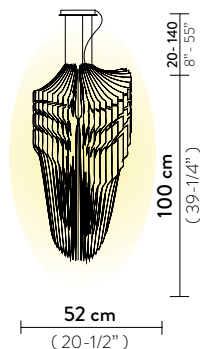

AVIA SUSPENSION LARGE

Light Source: 4 X 12W E27 LED Filament Bulbs + 1 X 11W Spot LED PAR 30

Dimmable: with dimmable bulbs

Materials: Cristalflex®, Lentiflex®

Weight: net 17,2 Kg - gross 21,3 Kg

Packaging: 120 x 57 x h. 16 cm
46 x 46 x h. 43 cm

AVIA SUSPENSION MEDIUM

Light Source: 3 X 12W E27 LED Filament Bulbs + 1 X 7W Spot LED PAR 20

Dimmable: with dimmable bulbs

Materials: Cristalflex®, Lentiflex®

Weight: net 11,5 Kg - gross 13,9 Kg

Packaging: 110 x 43 x h. 11 cm
35 x 35 x h. 33 cm

AVIA SUSPENSION SMALL

Light Source: 2 X 12W E27 LED Filament Bulbs + 1 X 7W Spot LED PAR 20

Dimmable: with dimmable bulbs

Materials: Cristalflex®, Lentiflex®

Weight: net 5,6 Kg - gross 9,8 Kg

Packaging: 91 x 37 x h. 11 cm
35 x 35 x h. 33 cm

FINISH	SIZE	PRODUCT CODE	EAN CODE	CANOPY DETAILS
 WHITE FADE	XL	AVISXL0WHF01T00000EU	8024727085142	XL - L Ø 16 - Ø 20 x h. 3,5 cm M - S Ø 12 - Ø 16 x h. 3 cm 
	L	AVISL00WHF01T00000EU	8024727085166	
	M	AVISM00WHF01T00000EU	8024727085180	
	S	AVISS00WHF01T00000EU	8024727085203	
	ACCESSORIES 6M CABLE KIT (also after lamp order)			
 BLACK FADE	XL	AVISXL0BKF01T00000EU	8024727085135	XL - L Ø 16 - Ø 20 x h. 3,5 cm M - S Ø 12 - Ø 16 x h. 3 cm 
	L	AVISL00BKF01T00000EU	8024727085159	
	M	AVISM00BKF01T00000EU	8024727085173	
	S	AVISS00BKF01T00000EU	8024727085197	
	ACCESSORIES 6M CABLE KIT (also after lamp order)			
  EDITION TURQUOISE EDITION BLUE	M	AVISM00TRQ01T00000EU	TORQ 8024727077109	XL - L Ø 16 - Ø 20 x h. 3,5 cm M - S Ø 12 - Ø 16 x h. 3 cm 
	M	AVISM00BLU01T00000EU	BLUE 8024727077048	
	ACCESSORIES 6M CABLE KIT (also after lamp order)			