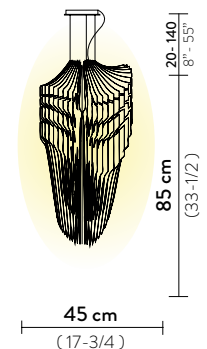

AVIA SUSPENSION LARGE

Light Source: 4 X 12W E27 LED Filament Bulbs + 1 X 11W Spot LED PAR 30

Dimmable: with dimmable bulbs

Materials: Cristalflex®, Lentiflex®

Weight: net 17,2 Kg - gross 21,3 Kg

Packaging: 120 x 57 x h. 16 cm
46 x 46 x h. 43 cm

AVIA SUSPENSION MEDIUM

Light Source: 3 X 12W E27 LED Filament Bulbs + 1 X 7W Spot LED PAR 20

Dimmable: with dimmable bulbs

Materials: Cristalflex®, Lentiflex®

Weight: net 11,5 Kg - gross 13,9 Kg

Packaging: 110 x 43 x h. 11 cm
35 x 35 x h. 33 cm

AVIA SUSPENSION SMALL

Light Source: 2 X 12W E27 LED Filament Bulbs + 1 X 7W Spot LED PAR 20

Dimmable: with dimmable bulbs

Materials: Cristalflex®, Lentiflex®

Weight: net 5,6 Kg - gross 9,8 Kg

Packaging: 91 x 37 x h. 11 cm
35 x 35 x h. 33 cm

FINISH	SIZE	PRODUCT CODE	EAN CODE	CANOPY DETAILS
 WHITE FADE	XL	AVISXL0WHF01T00000EU	8024727085142	XL - L Ø 16 - Ø 20 x h. 3,5 cm M - S Ø 12 - Ø 16 x h. 3 cm 
	L	AVISL00WHF01T00000EU	8024727085166	
	M	AVISM00WHF01T00000EU	8024727085180	
	S	AVISS00WHF01T00000EU	8024727085203	
	ACCESSORIES 6M CABLE KIT (also after lamp order)			
 BLACK FADE	XL	AVISXL0BKF01T00000EU	8024727085135	XL - L Ø 16 - Ø 20 x h. 3,5 cm M - S Ø 12 - Ø 16 x h. 3 cm 
	L	AVISL00BKF01T00000EU	8024727085159	
	M	AVISM00BKF01T00000EU	8024727085173	
	S	AVISS00BKF01T00000EU	8024727085197	
	ACCESSORIES 6M CABLE KIT (also after lamp order)			
  EDITION TURQUOISE EDITION BLUE	M	AVISM00TRQ01T00000EU	TORQ 8024727077109	XL - L Ø 16 - Ø 20 x h. 3,5 cm M - S Ø 12 - Ø 16 x h. 3 cm 
	M	AVISM00BLU01T00000EU	BLUE 8024727077048	
	ACCESSORIES 6M CABLE KIT (also after lamp order)			