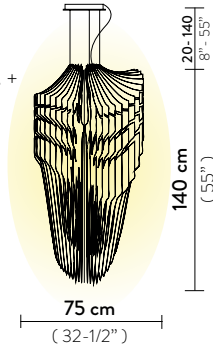

AVIA SUSPENSION XL

Light Source: 6 X 12W E26 LED Filament Bulbs + 1 X 11W Spot LED PAR 30
Dimmable: with dimmable bulbs
Materials: Cristalflex®, Lentiflex®
Weight: net 43,65 lbs - gross 68,35 lbs
Packaging: 60,24 x 25,98 x h. 6,3 in
21,65 x 21,65 x h. 17,72 in