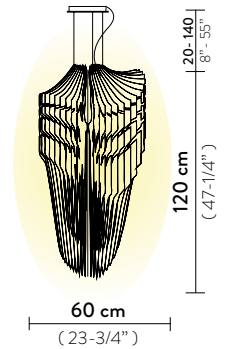

AVIA SUSPENSION LARGE

Light Source: 4 X 12W E26 LED Filament Bulbs + 1 X 11W Spot LED PAR 30
Dimmable: with dimmable bulbs
Materials: Cristalflex®, Lentiflex®
Weight: net 37,91 lbs - gross 46,96 lbs
Packaging: 47,24 x 22,44 x h. 6,3 in
18,11 x 18,11 x h. 16,93 in