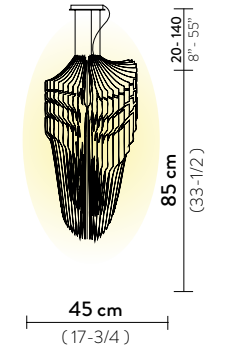

AVIA SUSPENSION SMALL

Light Source: 2 X 12W E26 LED Filament Bulbs + 1 X 7W Spot LED PAR 20
Dimmable: with dimmable bulbs
Materials: Cristalflex®, Lentiflex®
Weight: net 12,35 lbs - gross 21,61 lbs
Packaging: 35,83 x 14,57 x h. 4,33 in
13,78 x 13,78 x h. 12,99 in