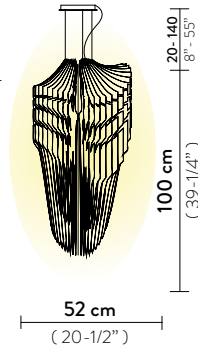

AVIA SUSPENSION MEDIUM

Light Source: 3 X 12W E26 LED Filament Bulbs + 1 X 7W Spot LED PAR 20
Dimmable: with dimmable bulbs
Materials: Cristalflex®, Lentiflex®
Weight: net 25,35 lbs - gross 31,74 lbs
Packaging: 43,31 x 16,93 x h. 4,33 in
13,78 x 13,78 x h. 12,99 in