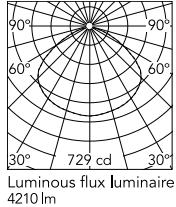

Physical

Colour	Glossy White
Cord length (mm)	2700
Net weight (kg)	29
Package height (mm)	680
Package width (mm)	1120
Package length (mm)	1120
Package volume (m3)	0.85
IP internal	20

Download

Mounting instructions	↓ PDF
Spare Parts	↓ PDF

Photometric Files

LDT / IES	↓ LDT
---------------------------	-----------------------

Technical Drawings

2D	↓ ZIP
3D	↓ ZIP
Bim	↓ ZIP

IP
20

Schematic light drawing

h(m)	E(lx)	D(m)
1	729	3.36
2	182	6.72
3	81	10.08
4	46	13.44
5	29	16.79