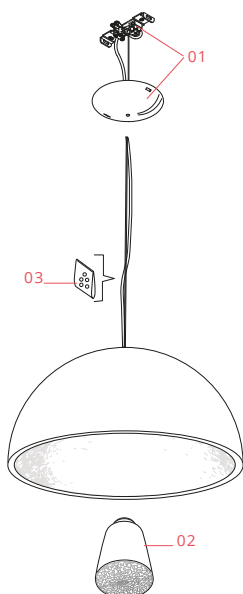

FLOS

F0002009 Glossy White

Skygarden 2

Designed by Marcel Wanders, 2007

Halogen - 205W

Suspension luminaire providing diffused lighting. Hemispherical, mechanically-processed cast plaster diffuser, painted white inside. Outer finish: rust, glossy black, glossy white or matte gold. Plaster diffuser support in die-cast aluminum alloy. Upper cable gland and blocking ring nut in black injection-molded PC. Shaped, adjustment screws. Transparent, injection-molded, upper and lower silicone shock absorbers. Lampholder and fixing support in PPS. Flashed and blown opal glass diffuser. Molded fixing ring nut in die-cast aluminum alloy with alodine plating. Frieze in photo-etched and mechanically drawn AISI 304 steel. Molded and galvanized steel ceiling attachment. Gray, injection-molded PC rose, painted the same color as the body.

Technical Drawings

[2D](#) ZIP

[3D](#) ZIP

[Bim](#) ZIP

IP
20

Schematic light drawing

Beam Angle: 118°

h(m)	E(lx)	D(m)
1	416	3.36
2	104	6.72
3	46	10.08
4	26	13.44
5	17	16.79

Bulbs

NOT INCLUDED

RF29388

LED T46 Lamp E27 20W 2700K

Dimmable

Spare Parts

- | | | |
|-----|----------------------------|-----------|
| 01. | White rose assembly | RA3690209 |
| 02. | Skygarden 1 glass diffuser | RF6410100 |
| 03. | Kit of 5 or rings | RF05382 |