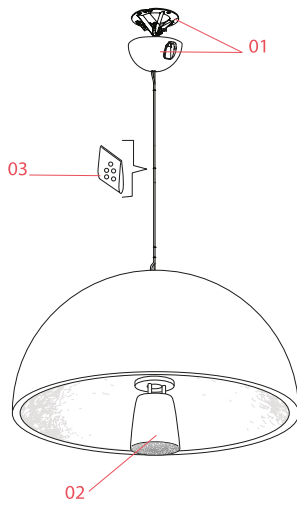

Physical

Colour	Glossy White
Cord length (mm)	2700
Net weight (kg)	29
Package height (mm)	680
Package width (mm)	1120
Package length (mm)	1120
Package volume (m3)	0.85
IP internal	20

Download

Mounting instructions	↓ PDF
Spare Parts	↓ PDF

Bulbs

NOT INCLUDED

RF29388

LED T46 Lamp E27 20W 2700K

Dimmable

Spare Parts

- | | | |
|-----|-----------------------------|-----------|
| 01. | White ceiling rose assembly | RF6420209 |
| 02. | Glass diffuser assembly | RF6420100 |
| 03. | Kit of 5 or rings | RF05382 |