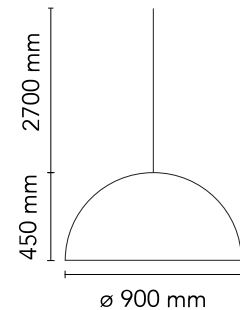

Halogen - 205W

Suspension luminaire providing diffused lighting. Hemispherical, mechanically-processed cast plaster diffuser, painted white inside. Outer finish: rust, glossy black, glossy white or matte gold. Plaster diffuser support in die-cast aluminum alloy. Upper cable gland and blocking ring nut in black injection-molded PC. Shaped, adjustment screws. Transparent, injection-molded, upper and lower silicone shock absorbers. Lampholder and fixing support in PPS. Flashed and blown opal glass diffuser. Molded fixing ring nut in die-cast aluminum alloy with alodine plating. Frieze in photo-etched and mechanically drawn AISI 304 steel. Molded and galvanized steel ceiling attachment. Gray, injection-molded PC rose, painted the same color as the body.