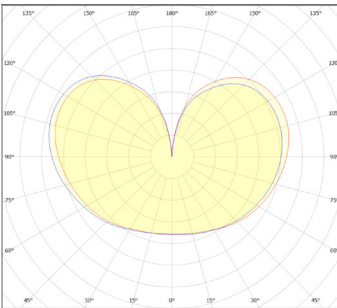

G95 - SHORE LED BULB

tala

6W | 600 lm | 2000-3000K

G95-6W-2000-3000K-E27-MP-230V

Shore WoD 2000K to 3000K E27 Matte Porcelain UK/EU LED Bulb

Tala's G95 for Shore offers highly impressive technical qualities alongside a refined visual aesthetic. A design feature to be celebrated, the bulb is characterised by its Dim to Warm and flicker free behaviour, offering warm and ambient light when dimmed down from 100-0%. Fitted with a standard E27 base cap.

PHYSICAL

Bulb diameter:	95mm
Bulb length:	140mm
Glass shape:	G95
Base:	E27
Materials:	Glass & nickel
Glass finish:	Matte White
Weight:	122g
Max. working temp.:	-5°C to 40°C
IP rating:	IP54

— CIE188
— CIE129