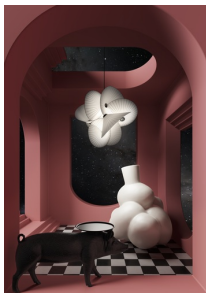

# Serpentine Light

FRONT

Serpentine Light by Front is an airy suspension lamp created with elaborate twists and turns. The lighting design originated from twisting and turning a piece of paper. By playing with the tension and natural flow—discovering the limits of the different shapes paper could adopt. The dark lines create the effect of an endless upwards spiral. The flow and curve of the almost translucent material is very natural and diffuses the light evenly. The design's strong character and illusion of perpetual movement makes it the perfect lamp to hang above your dining table, in your hallway, or above your desk in your office. The lightweight material and perpetual movement make the Serpentine Light an elegant suspension light that keeps you guessing.

## *Detailing*

Serpentine light is a fun and simple looking design created with elaborate twists and turns.

---