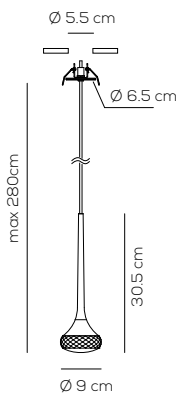

**SP FAIRY I (RECESSED)**

kg 1,2 m<sup>3</sup> 0,015

FAIRY / DRIVER NOT INCLUDED

Type	Article	Colours	Finish	Source
SP	FAIRY I	<b>CS</b> crystal <b>AM</b> amber <b>GR</b> grey	<b>CR</b> chrome	<b>LED</b> 5,9W - 350mA - 17vdc diffused beam - 2700K

CE IP20 CRI90 ~717 lm ~121 lm/W

foro - hole Ø 5,5 cm / profondità min - min depth 10 cm - Collegare in serie. / Wire in series.

example composition code SP FAIRYI AM NI LED

This luminaire contains a light source with the energy class E