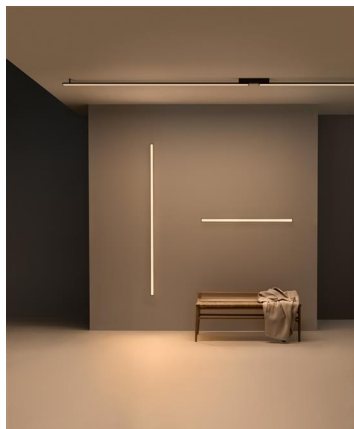

5985

Design By Ramos & Bassols

The Spa wall or ceiling lamp is suitable for damp areas. Its versatile system enables the luminaries to be placed in a line to illuminate up to six metres of wall or ceiling space.

Model Sheet

Finish	23 Warm White NCS S 0502-Y50R
	25 Beige D1 NCS S 4005-Y50R
	11 Black NCS S 8500-N

LED temperature color 2700 K / 3500 K

Dimming 1-10V / DALI

Materials Body: Aluminum
Diffuser: PMMA
Ceiling rose: Aluminum

LED CRI>90 9637 lm 138
2700 K / 3500 K

Driver Constant Current 600
220~240 V V 50~60 Hz HZ

Dimmable LED 50-60Hz

1-10V

Application Ceiling Lamps

Packaging 1 Box
3.3 m x 0.1 m x 0.1 m
Gross weight 1
Net weight 1
Vol. 0.033

Lighting effect

General Lighting

Lamp for general lighting that equally distributes the light in all directions.

Photometric Data

Go to vibia.com to get the photometric data for the different LED color temperatures.

Efficiency	60.77 lm/W
Coordinate System	CG
Total Flux	3215.95 lm
Maximum Value	1373.33 cd

All of our products come with a five-year warranty. Check our legal terms at www.vibia.com/warranty

Vibia Lighting, S.L.U.

Office / Oficina
Progrés 4-6. 08850 Gavà. Barcelona, Spain.

International T +34 934 796 971
Spain / Portugal T +34 934 796 970

customer.service@vibia.com
vibia.com