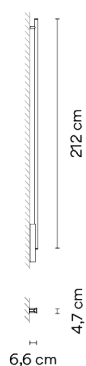

Design By Ramos & Bassols

The Spa wall lamp is ideal for damp areas. The softness of polycarbonate and its linear grooves contrast with the matt texture of the aluminium frame.

Model Sheet

Finish	23 Warm White NCS S 0502-Y50R
	25 Beige D1 NCS S 4005-Y50R
	11 Black NCS S 8500-N

LED temperature color 2700 K / 3500 K

Dimming 1-10V / DALI

Materials Diffuser: Methacrylate
Body: Aluminum
Ceiling rose: Aluminum

Light source 1 x LED STRIP 21,6W 600mA

LED CRI>90 3212 lm 57,61
2700 K / 3500 K

Driver Constant Current 600
220-240 V V 50-60 Hz HZ

LED

50-60Hz

1-10V

Application Wall Lamps

Packaging 1 Box
2,3 m x 0,1 m x 0,1 m
Gross weight 1
Net weight 1
Vol. 0.023