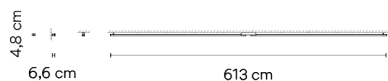

5985

Design By Ramos & Bassols

The Spa wall or ceiling lamp is suitable for damp areas. Its versatile system enables the luminaries to be placed in a line to illuminate up to six metres of wall or ceiling space.

Model Sheet

Finish	23 Warm White NCS S 0502-Y50R
	25 Beige D1 NCS S 4005-Y50R
	11 Black NCS S 8500-N

LED temperature color 2700 K / 3500 K

Dimming 1-10V / DALI

Materials Body: Aluminum
Diffuser: PMMA
Ceiling rose: Aluminum

LED CRI>90 9637 lm 138
2700 K / 3500 K

Driver Constant Current 600
220~240 V V 50~60 Hz HZ

Dimmable LED 50-60Hz

1-10V

Application Ceiling Lamps

Packaging 1 Box
3.3 m x 0.1 m x 0.1 m
Gross weight 1
Net weight 1
Vol. 0.033