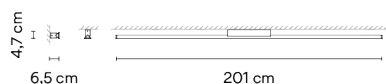

5977

Design By Ramos & Bassols

The Spa wall or ceiling lamp projects a bright glare-free light thanks to the subtle fluted effect of its shade. The aluminium frame has a wide range of finishes to adapt to different interior designs.

Model Sheet

Finish	11 Black NCS S 8500-N
	23 Warm White NCS S 0502-Y50R
	25 Beige D1 NCS S 4005-Y50R

LED temperature color 2700 K / 3500 K

Dimming DALI / 1-10V

Materials Diffuser: Methacrylate
Body: Aluminum
Ceiling rose: Aluminum

LED CRI>90 3212 lm 57,61
2700 K / 3500 K

Driver 600 220~240 V V 50~60 Hz
HZ

Application Ceiling Lamps

Packaging 1 Box
2,3 m x 0,1 m x 0,1 m
Gross weighth 3
Net weighth 1,5
Vol. 0.023