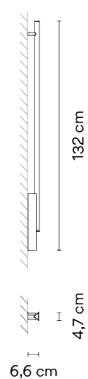

Design By Ramos & Bassols

The Spa wall lamp is ideal for damp areas. The softness of polycarbonate and its linear grooves contrast with the matt texture of the aluminium frame.

Model Sheet

Finish	23 Warm White NCS S 0502-Y50R
	25 Beige D1 NCS S 4005-Y50R
	11 Black NCS S 8500-N

LED temperature color 3500 K

Dimming DALI

Materials Body: Aluminum
Diffuser: PMMA
Ceiling rose: Aluminum

LED CRI>90
3500 K

Driver 220~240 V V 50~60 Hz HZ

Dimmable

Application Wall Lamps

Packaging 1 Box
1,5 m x 0,1 m x 0,1 m
Gross weight 1
Net weight 1
Vol. 0.015