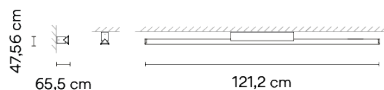

5975

Design By Ramos & Bassols

The Spa wall or ceiling lamp projects a bright glare-free light thanks to the subtle fluted effect of its shade. The aluminium frame has a wide range of finishes to adapt to different interior designs.

Model Sheet

Finish	11 Black NCS S 8500-N
	23 Warm White NCS S 0502-Y50R
	25 Beige D1 NCS S 4005-Y50R

LED temperature color 2700 K / 3500 K

Dimming 1-10V / DALI

Materials Diffuser: Methacrylate
Body: Aluminum
Ceiling rose: Aluminum

LED CRI>90 1510 lm 119,87
2700 K / 3500 K

Driver Constant Current 600
220~240 V V 50~60 Hz HZ

Application Ceiling Lamps

Packaging 1 Box
1,5 m x 0,1 m x 0,1 m
Gross weight 3
Net weight 1,5
Vol. 0.015

Lighting effect

General Lighting

Lamp for general lighting that equally distributes the light in all directions.

Photometric Data

Go to vibia.com to get the photometric data for the different LED color temperatures.

Efficiency 61.06 lm/W
Coordinate System CG
Total Flux 644.16 lm
Maximum Value 275.08 cd

All of our products come with a five-year warranty. Check our legal terms at www.vibia.com/warranty

Vibia Lighting, S.L.U.

Office / Oficina
Progrés 4-6. 08850 Gavà. Barcelona, Spain.

International T +34 934 796 971
Spain / Portugal T +34 934 796 970

customer.service@vibia.com
vibia.com