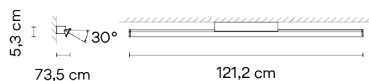

Design By Ramos & Bassols

The Spa vanity light is distinguished by its minimalist, refined forms. Thanks to its linear LED profile, the light can be oriented in the desired direction.

Model Sheet

Finish	11 Black NCS S 8500-N
	25 Beige D1 NCS S 4005-Y50R
	23 Warm White NCS S 0502-Y50R

LED temperature color 3500 K

Dimming DALI

Materials Body: Aluminum
Diffuser: PMMA
Ceiling rose: Aluminum

LED
CRI>90
3500 K

Driver 220~240 V V 50~60 Hz HZ

Dimmable **50-60Hz**

Application Wall Lamps

Packaging 1 Box
1.5 m x 0.1 m x 0.1 m
Gross weighth 3
Net weighth 1.5
Vol. 0.015