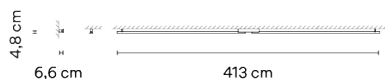

Design By Ramos & Bassols

The Spa wall or ceiling lamp is suitable for damp areas. Its versatile system enables the luminaries to be placed in a line to illuminate four metres and a half of wall or ceiling space.

Model Sheet

Finish	11 Black NCS S 8500-N
	23 Warm White NCS S 0502-Y50R
	25 Beige D1 NCS S 4005-Y50R

LED temperature color 3500 K

Dimming DALI

Materials Body: Aluminum
Diffuser: PMMA
Ceiling rose: Aluminum

LED CRI>90
3500 K

Driver 220~240 V V 50~60 Hz HZ

Dimmable

Application Ceiling Lamps

Packaging 1 Box
2,3 m x 0,1 m x 0,1 m
Gross weight 1
Net weight 1
Vol. 0.023