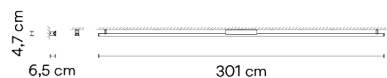

5979

Design By Ramos & Bassols

The Spa wall or ceiling lamp projects a bright glare-free light thanks to the subtle fluted effect of its shade. The aluminium frame has a wide range of finishes to adapt to different interior designs.

Model Sheet

Finish	25 Beige D1 NCS S 4005-Y50R
	23 Warm White NCS S 0502-Y50R
	11 Black NCS S 8500-N

LED temperature color 2700 K / 3500 K

Dimming 1-10V / DALI

Materials Diffuser: Methacrylate
Body: Aluminum
Ceiling rose: Aluminum

LED CRI>90 4818 lm 57,6
2700 K / 3500 K

Driver 600 220~240 V V 50~60 Hz
HZ

Application Ceiling Lamps

Packaging 1 Box
3,3 m x 0,1 m x 0,1 m
Gross weight 1
Net weight 1
Vol. 0.033