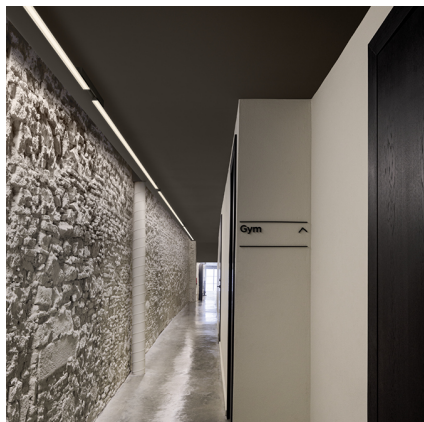

Design By Ramos & Bassols

The Spa wall or ceiling lamp is suitable for damp areas. Its versatile system enables the luminaries to be placed in a line to illuminate four metres and a half of wall or ceiling space.

Model Sheet

Finish	11 Black NCS S 8500-N
	23 Warm White NCS S 0502-Y50R
	25 Beige D1 NCS S 4005-Y50R

LED temperature color 3500 K

Dimming DALI

Materials Body: Aluminum
Diffuser: PMMA
Ceiling rose: Aluminum

LED CRI>90
3500 K

Driver 220~240 V V 50~60 Hz HZ

Dimmable

Application Ceiling Lamps

Packaging 1 Box
2,3 m x 0,1 m x 0,1 m
Gross weight 1
Net weight 1
Vol. 0.023

Lighting effect

General Lighting

Photometric Data

Go to vibia.com to get the photometric data for the different LED color temperatures.

Efficiency 60.77 lm/W
Coordinate System CG
Total Flux 2143.97 lm
Maximum Value 915.55 cd

All of our products come with a five-year warranty. Check our legal terms at www.vibia.com/warranty

Vibia Lighting, S.L.U.

Office / Oficina
Progrés 4-6. 08850 Gavà. Barcelona, Spain.

International T +34 934 796 971
Spain / Portugal T +34 934 796 970

customer.service@vibia.com
vibia.com