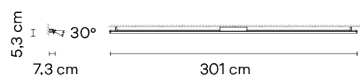

Design By Ramos & Bassols

The Spa vanity light is distinguished by its minimalist, refined forms. Thanks to its linear LED profile, the light can be oriented in the desired direction.

Model Sheet

Finish	23 Warm White NCS S 0502-Y50R
	11 Black NCS S 8500-N
	25 Beige D1 NCS S 4005-Y50R

LED temperature color 3500 K

Dimming DALI

Materials Body: Aluminum
Diffuser: PMMA
Ceiling rose: Aluminum

LED CRI>90
3500 K

Driver 220~240 V V 50~60 Hz HZ

Dimmable

Application Wall Lamps

Packaging 1 Box
3.3 m x 0.1 m x 0.1 m
Gross weight 1
Net weight 1
Vol. 0.033