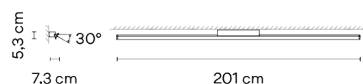

Design By Ramos & Bassols

The Spa vanity light is distinguished by its minimalist, refined forms. Thanks to its linear LED profile, the light can be oriented in the desired direction.

Model Sheet

Finish	23 Warm White NCS S 0502-Y50R
	25 Beige D1 NCS S 4005-Y50R
	90 Black NCS S 8500N

LED temperature color 3500 K

Dimming DALI

Materials Body: Aluminum
Diffuser: PMMA
Ceiling rose: Aluminum

LED CRI>90
3500 K

Driver 220~240 V V 50~60 Hz HZ

Dimmable

Application Wall Lamps

Packaging 1 Box
2,3 m x 0,1 m x 0,1 m
Gross weighth 3
Net weighth 1,5
Vol. 0.023