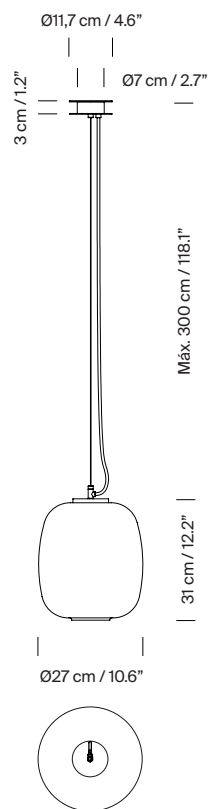

Regulations:

CE
UNE-EN 60598
UNE-EN 55015
UNE-EN 60529

UL

Dry location only
UL-1598
E-353545

Maintenance:

Clean with a smooth cloth. Do not use ammonia, solvents or abrasive cleaning products.

Others:

The lamp is delivered in one package.
The assembly instructions are delivered with the product.

Model A: Globo Cesta