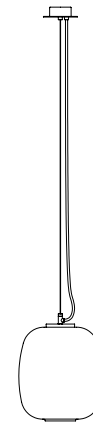

Globo Cesta

Globo Cestita

A

B

Strolling through Barcelona in the 1960s, designer Miguel Milá found an abandoned opal globe in front of a glass factory. He picked it up, and over the years, it became the heart of this large family. As its name suggests, Cesta (Spanish for “basket”), was designed to hold this fragile piece.

Freed from its structure, the opal glass now shines on its own, maintaining the elegance of a classic with a contemporary presence.

The Cesta family is made up of the Cesta, Cestita, Cestita Batería, Cesta Exterior, Cestita Alubat, Cesta Metálica, and Cestita Metálica table lamps, the Wally Cesta and Wally Cestita wall lamp, and the Globo Cesta and Globo Cestita pendant lamps, symbols of Mediterranean warmth and well-being. These masterpieces by Miguel Milá are part of our Design Classics collection, a series of objects created throughout the Modernist era.

General description:

White opal glass lampshade.
Black metallic circular canopy.
Suitable for side entry adaptor.
Junction Box adaptor included Ø 11,7 cm / 4.6” (UL market).
Electric cable length: 3 m / 118.1”

Approximate weight (unpacked):

(A) Globo Cesta: 2,7 kg / 5.9 lb
(B) Globo Cestita: 1,1 kg / 2.4 lb

Technical information:

Light source included (CE market):
(A)
LED bulb: 12 W / 1.521 lm / 2700K / A++ (subject to updates in LED technology)
E27 - E26 / Max. hgt. 130 mm / 5.1” / Max. power 75 W
Maximum bulb diameter: 70 mm / 2.7”