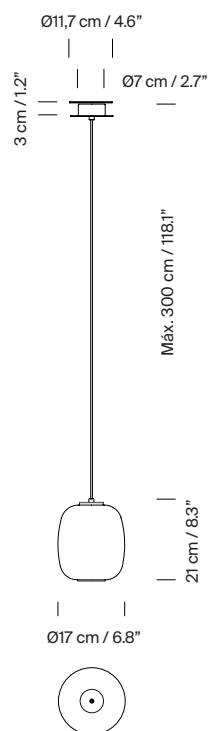

Model B: Globo Cestita

Collection:
Table lamps

Pendant lamps

Wall lamps (Outdoor)

Outdoor lamps