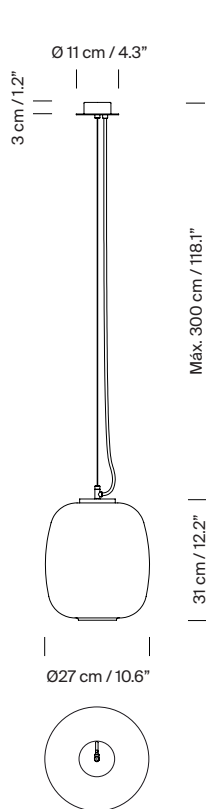

Regulations:

CE
UNE-EN 60598
UNE-EN 55015
UNE-EN 60529

UL

Dry location only
UL-1598
E-353545

Maintenance:

Clean with a smooth cloth. Do not use ammonia, solvents or abrasive cleaning products.

Others:

The lamp is delivered in one package.
The assembly instructions are delivered with the product.

Model A: Globo Cesta