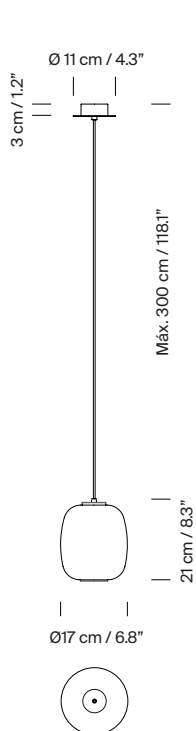

Model B: Globo Cestita

Collection:
Table lamps

Pendant lamps

Wall lamps (Outdoor)

Outdoor lamps