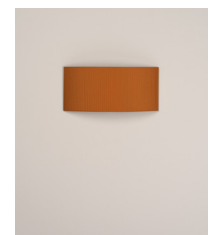

GT7

Santa & Cole Team. 2000
Pendant lamp

Regulations:

CE
UNE-EN 60598
UNE-EN 55015
UNE-EN 60529

UL
Dry location only
UL-1598
E-353545

Maintenance:

Clean with a smooth cloth. Do not use ammonia, solvents or abrasive cleaning products.

Others:

The lamp is delivered in different packages.
The assembly instructions are delivered with the product.

Model (CE):

Model (UL):

Collection:

Table lamps

Floor lamps

Pendant lamps

Wall lamps

Comodín