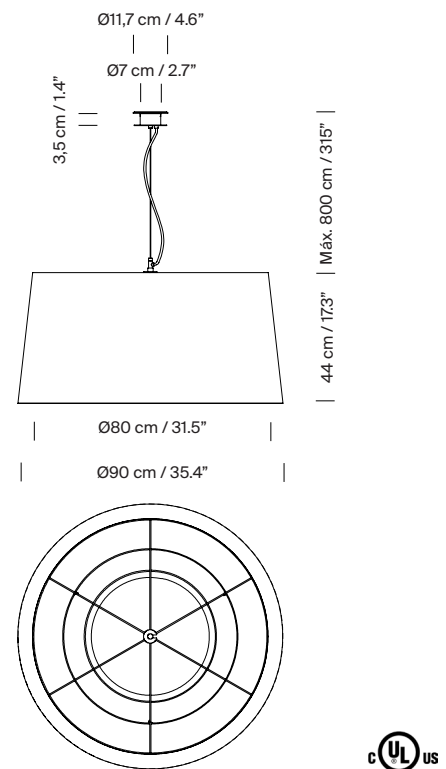

Model (UL):

Collection:

Table lamps

Floor lamps

Pendant lamps

Wall lamps