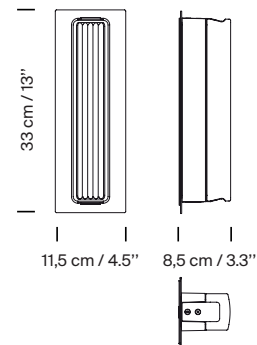

Estadio Singular

Miguel Milá. 2023
Wall lamp

SANTA & COLE

Regulations:

CE
UNE-EN 60598
UNE-EN 55015
UNE-EN 60529

UL

Dry location only
UL-1598
E-336377

Maintenance:

Clean with a smooth cloth. Do not use ammonia, solvents or abrasive cleaning products.

Others:

The lamp is delivered in one package.
The assembly instructions are delivered with the product.

CE Model:

CE

UL Model:

cULUS

Collection:

Wall lamps

Pendant lamps