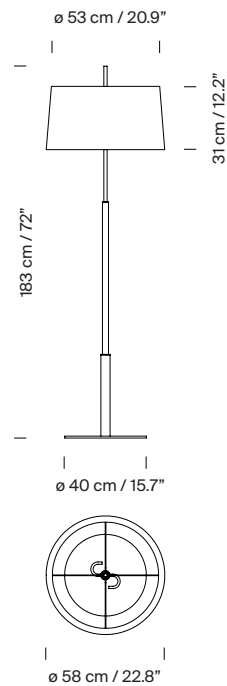

Model B: Diana Mayor

Collection:

Table lamps

Floor lamps

Tables