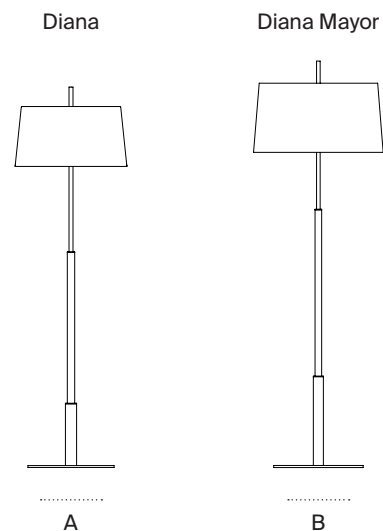

Diana

Federico Correa, Alfonso Milá, Miguel Milá. 1991
Floor lamps

The Diana lamp is slender, sturdy and well-defined. Inspired by the table models, these floor lamps, Diana and Diana Mayor, retain the grace and definition that characterises the whole family. The lamp is balanced by a wide metal base, completed with a slightly conical white linen shade. Two bulbs are arranged such as to provide lighting without creating shadows. The Diana effortlessly combines a classic air with a modern design, both at home and at the office.

In keeping with the calling of their designers, all floor and table versions of the Diana series have a timeless quality.

General description:

Metal structure with shiny gold or satin nickel finish.

(A) Diana: white linen lampshade with translucent white parchment upper diffuser or black linen lampshade with stone parchment upper diffuser.

(B) Diana mayor: white or black linen lampshade no upper diffuser.

*Upper diffuser for energy saving bulbs only.

Electric cable length:

(A) Diana: 3 m / 117"

(B) Diana Mayor: 2,5 m / 97.5"

Approximate weight (unpacked):

E27 - E26 / Max. hgt. 137 mm / 5.4" / Max. power 2 x 75 W

Includes dimmer (dimmable light source required).

Compatible with bulbs of the Energy efficiency class (E.E.C): A++... E.

Suitable only for indoor use.