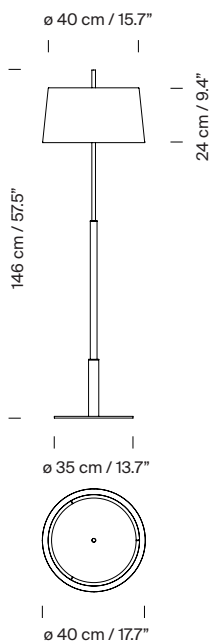

Diana

Federico Correa, Alfonso Milá, Miguel Milá. 1991
Floor lamps

Regulations:

CE
UNE-EN 60598
UNE-EN 55015
UNE-EN 60529

UL

Dry location only
UL-153
E-352592

Maintenance:

Clean with a smooth cloth. Do not use ammonia, solvents or abrasive cleaning products.

Others:

The lamp is delivered in different packages.
The assembly instructions are delivered with the product.

Model A: Diana