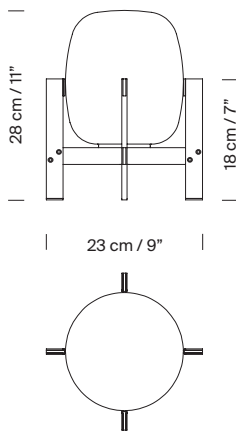

Cestita Metálica

Miguel Milá. 1962
Table Lamps

Regulations:

CE
UNE-EN 60598
UNE-EN 55015
UNE-EN 60529

UL
Dry location only
UL-153
E-352592

Maintenance:

Clean with a smooth cloth. Do not use ammonia, solvents or abrasive cleaning products.

Others:

The lamp is delivered in one package.
The assembly instructions are delivered with the product.

Model: